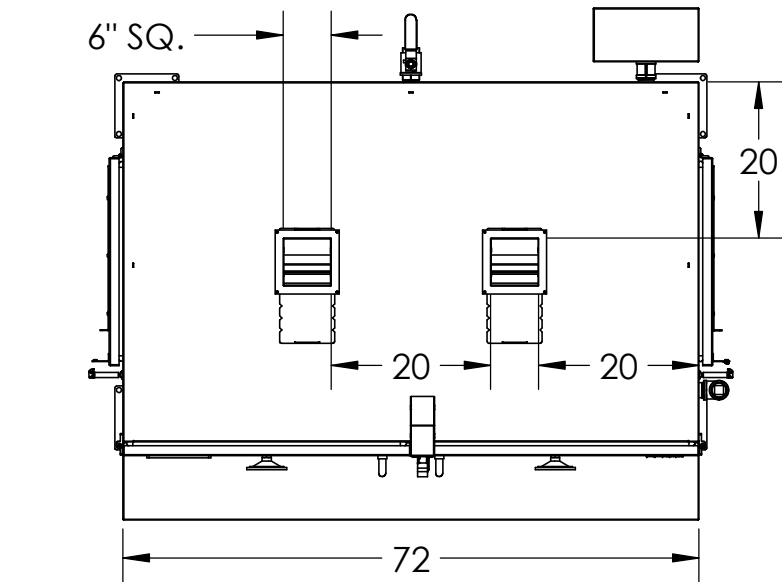

3/4" SQ. STEEL
LOG BASKET

179 Cross Rd, Waterford, CT, 06385
PHONE 1-855-HOG-RULES
Monday thru Friday: 8am-5pm EST
<https://myronmixonsmokers.com>

MODEL **MMS-1K**

DRAWN BY J. PFLOMM, M. WHITTLE

REV 02 DATE 6/12/2018 SHEET 2