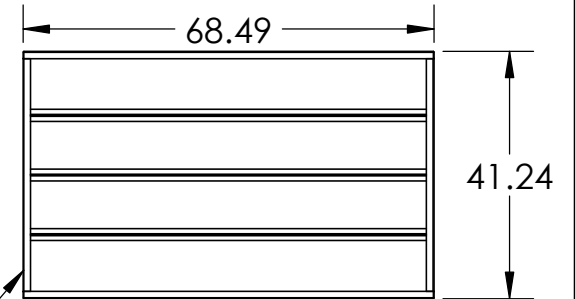

3/4" SQ. STEEL
LOG BASKET

179 Cross Rd, Waterford, CT, 06385
PHONE 1-855-HOG-RULES
Monday thru Friday: 8am-5pm EST
<https://myronmixonsmokers.com>

MODEL **MMS-1K**

DRAWN BY J. PFLOMM, M. WHITTLE

REV 02 DATE 6/12/2018 SHEET 2

MYRON MIXON - SMOKERS -

26.25" FIREBOX DOOR SWING RADIUS

RACK AREA:
1404 IN² PER HALF
2825 IN² PER RACK
8441 IN² STOCK
14123 IN² MAX

179 Cross Rd. Waterford, CT. 06385
PHONE 1-855-HOG-RULES
Monday thru Friday: 8am-5pm EST
<https://myronmixonsmokers.com>