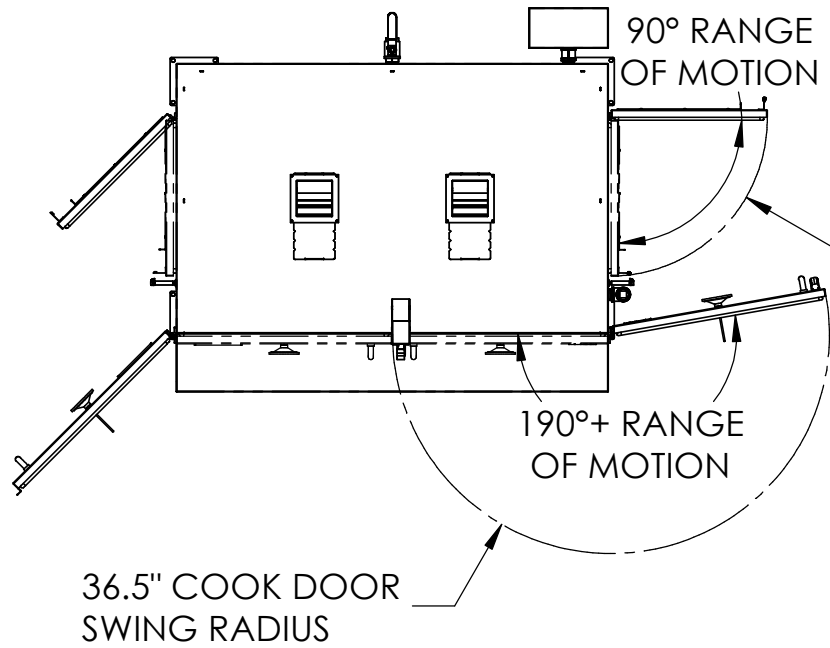

3/4" SQ. STEEL
LOG BASKET

179 Cross Rd, Waterford, CT, 06385
PHONE 1-855-HOG-RULES
Monday thru Friday: 8am-5pm EST
<https://myronmixonsmokers.com>

MODEL **MMS-1K**

DRAWN BY J. PFLOMM, M. WHITTLE

REV 02 DATE 6/12/2018 SHEET 2

MYRON MIXON - SMOKERS -

26.25" FIREBOX DOOR SWING RADIUS

RACK AREA:
1404 IN² PER HALF
2825 IN² PER RACK
8441 IN² STOCK
14123 IN² MAX

179 Cross Rd. Waterford, CT. 06385
PHONE 1-855-HOG-RULES
Monday thru Friday: 8am-5pm EST
<https://myronmixonsmokers.com>