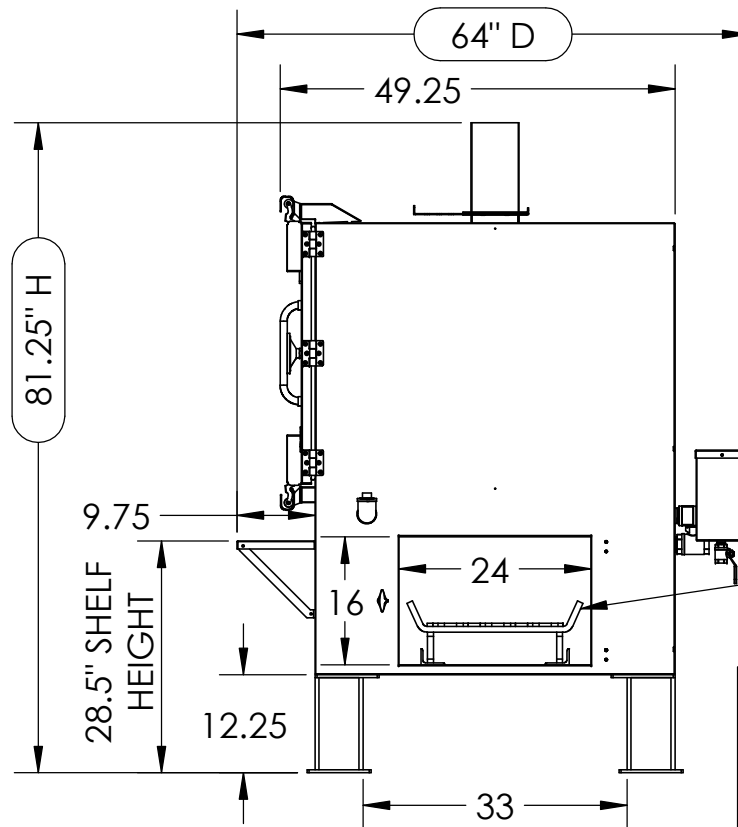

REAR VIEW

179 Cross Rd, Waterford, CT, 06385
PHONE 1-855-HOG-RULES
Monday thru Friday: 8am-5pm EST
<https://myronmixonsmokers.com>

MODEL MMS-1K		
DRAWN BY J. PFLOMM, M. WHITTLE		
REV 02	DATE 6/12/2018	SHEET 1

3/4" SQ. STEEL
LOG BASKET

179 Cross Rd, Waterford, CT, 06385
PHONE 1-855-HOG-RULES
Monday thru Friday: 8am-5pm EST
<https://myronmixonsmokers.com>

MODEL **MMS-1K**

DRAWN BY J. PFLOMM, M. WHITTLE

REV 02 DATE 6/12/2018 SHEET 2

MYRON MIXON - SMOKERS -

26.25" FIREBOX DOOR SWING RADIUS

RACK AREA:
1404 IN² PER HALF
2825 IN² PER RACK
8441 IN² STOCK
14123 IN² MAX

179 Cross Rd. Waterford, CT. 06385
PHONE 1-855-HOG-RULES
Monday thru Friday: 8am-5pm EST
<https://myronmixonsmokers.com>