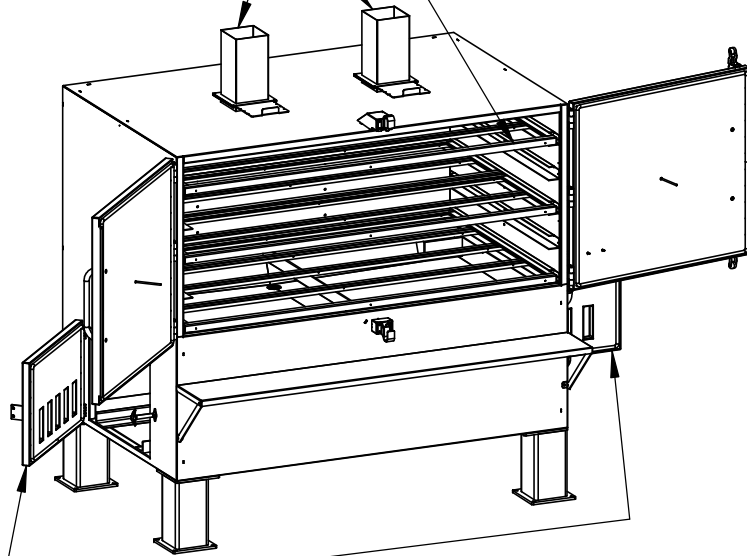

DUAL STACKS WITH
STAINLESS STEEL
SLIDING DAMPERS

INCLUDES 1 FULL-DEPTH NICKLE CHROME
RACK AND 4 HALF-DEPTH NICKLE CHROME
RACKS, WITH 5 RACK SLOTS TOTAL

INTERNAL
THERMOMETER

SIGHT GLASS
ELBOW

AUTOMATED WATER FILL SYSTEM

DUAL FIREBOX DOORS WITH
STAINLESS STEEL SLIDING DAMPERS

1 1/2" BRASS
DRAIN VALVE

1. HANDCRAFTED IN THE USA
2. 100% INSULATED
3. 100% WELDED
4. HIGH-TEMPERATURE DURABLE POWDER COAT FINISH
5. OPTIMIZED SHAPE TO MAXIMIZE CAPACITY