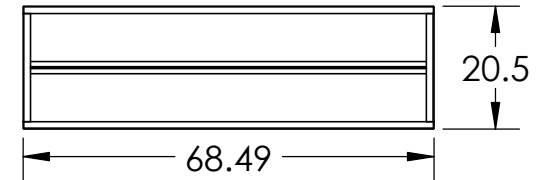

3/4" SQ. STEEL
LOG BASKET

179 Cross Rd, Waterford, CT, 06385
PHONE 1-855-HOG-RULES
Monday thru Friday: 8am-5pm EST
<https://myronmixonsmokers.com>

MODEL **MMS-1K**

DRAWN BY J. PFLOMM, M. WHITTLE

REV 02 DATE 6/12/2018 SHEET 2

MYRON MIXON - SMOKERS -

26.25" FIREBOX DOOR SWING RADIUS

RACK AREA:
1404 IN² PER HALF
2825 IN² PER RACK
8441 IN² STOCK
14123 IN² MAX

179 Cross Rd. Waterford, CT. 06385
PHONE 1-855-HOG-RULES
Monday thru Friday: 8am-5pm EST
<https://myronmixonsmokers.com>