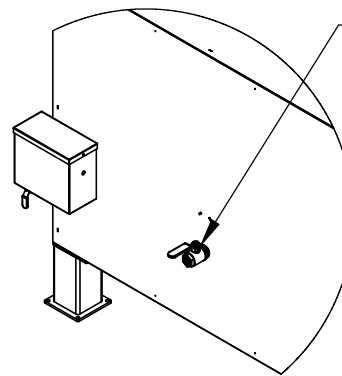

DUAL STACKS WITH
STAINLESS STEEL
SLIDING DAMPERS

INCLUDES 1 FULL-DEPTH NICKLE CHROME
RACK AND 4 HALF-DEPTH NICKLE CHROME
RACKS, WITH 5 RACK SLOTS TOTAL

INTERNAL
THERMOMETER

SIGHT GLASS
ELBOW

AUTOMATED WATER FILL SYSTEM

DUAL FIREBOX DOORS WITH
STAINLESS STEEL SLIDING DAMPERS

1 1/2" BRASS
DRAIN VALVE

1. HANDCRAFTED IN THE USA
2. 100% INSULATED
3. 100% WELDED
4. HIGH-TEMPERATURE DURABLE POWDER COAT FINISH
5. OPTIMIZED SHAPE TO MAXIMIZE CAPACITY