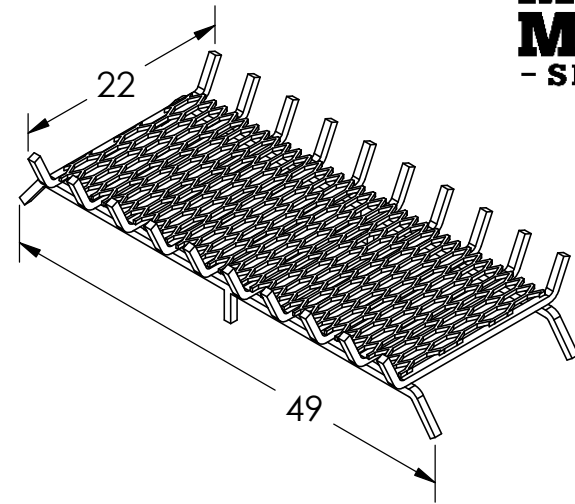

DUAL STACKS WITH
STAINLESS STEEL
SLIDING DAMPERS

INCLUDES 1 FULL-DEPTH NICKLE CHROME
RACK AND 4 HALF-DEPTH NICKLE CHROME
RACKS, WITH 5 RACK SLOTS TOTAL

INTERNAL
THERMOMETER

SIGHT GLASS
ELBOW

AUTOMATED WATER FILL SYSTEM

DUAL FIREBOX DOORS WITH
STAINLESS STEEL SLIDING DAMPERS

1 1/2" BRASS
DRAIN VALVE

1. HANDCRAFTED IN THE USA
2. 100% INSULATED
3. 100% WELDED
4. HIGH-TEMPERATURE DURABLE POWDER COAT FINISH
5. OPTIMIZED SHAPE TO MAXIMIZE CAPACITY

REAR VIEW

179 Cross Rd, Waterford, CT, 06385
PHONE 1-855-HOG-RULES
Monday thru Friday: 8am-5pm EST
<https://myronmixonsmokers.com>

MODEL MMS-1K		
DRAWN BY J. PFLOMM, M. WHITTLE		
REV 02	DATE 6/12/2018	SHEET 1

3/4" SQ. STEEL
LOG BASKET

179 Cross Rd, Waterford, CT, 06385
PHONE 1-855-HOG-RULES
Monday thru Friday: 8am-5pm EST
<https://myronmixonsmokers.com>

MODEL **MMS-1K**

DRAWN BY J. PFLOMM, M. WHITTLE

REV 02 DATE 6/12/2018 SHEET 2