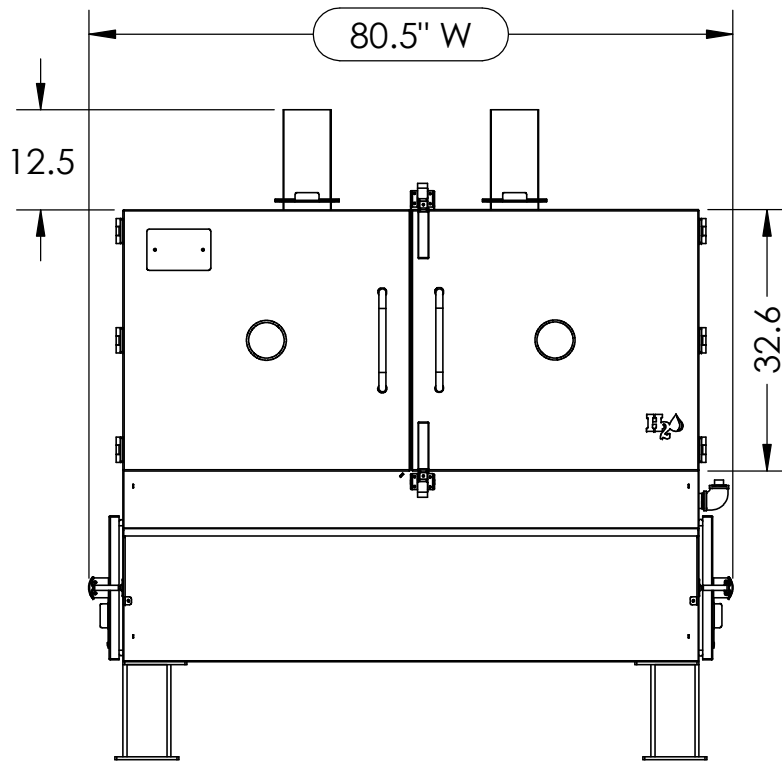

3/4" SQ. STEEL
LOG BASKET

179 Cross Rd, Waterford, CT, 06385
PHONE 1-855-HOG-RULES
Monday thru Friday: 8am-5pm EST
<https://myronmixonsmokers.com>

MODEL **MMS-1K**

DRAWN BY J. PFLOMM, M. WHITTLE

REV 02 DATE 6/12/2018 SHEET 2