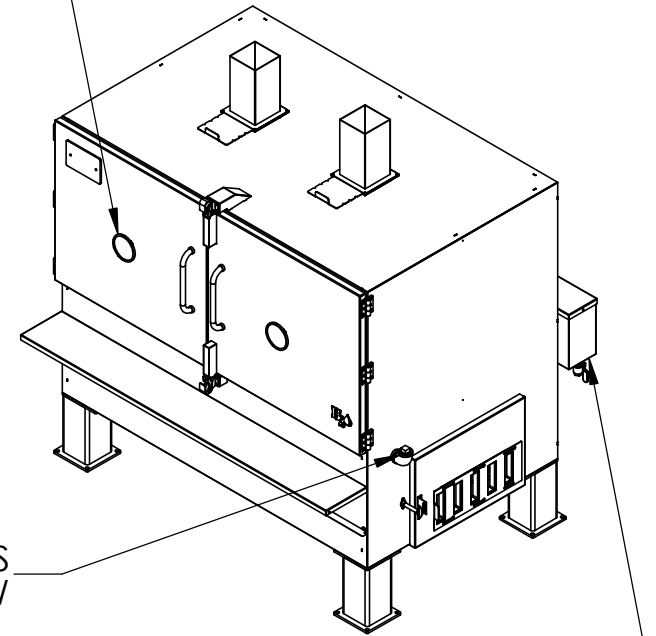

DUAL STACKS WITH
STAINLESS STEEL
SLIDING DAMPERS

INCLUDES 1 FULL-DEPTH NICKLE CHROME
RACK AND 4 HALF-DEPTH NICKLE CHROME
RACKS, WITH 5 RACK SLOTS TOTAL

INTERNAL
THERMOMETER

SIGHT GLASS
ELBOW

AUTOMATED WATER FILL SYSTEM

DUAL FIREBOX DOORS WITH
STAINLESS STEEL SLIDING DAMPERS

1 1/2" BRASS
DRAIN VALVE

1. HANDCRAFTED IN THE USA
2. 100% INSULATED
3. 100% WELDED
4. HIGH-TEMPERATURE DURABLE POWDER COAT FINISH
5. OPTIMIZED SHAPE TO MAXIMIZE CAPACITY