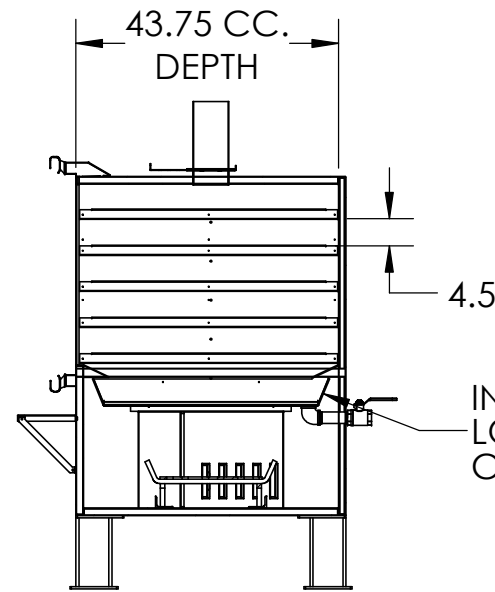

3/4" SQ. STEEL
LOG BASKET

179 Cross Rd, Waterford, CT, 06385
PHONE 1-855-HOG-RULES
Monday thru Friday: 8am-5pm EST
<https://myronmixonsmokers.com>

MODEL **MMS-1K**

DRAWN BY J. PFLOMM, M. WHITTLE

REV 02 DATE 6/12/2018 SHEET 2

MYRON MIXON - SMOKERS -

26.25" FIREBOX DOOR SWING RADIUS

RACK AREA:
1404 IN² PER HALF
2825 IN² PER RACK
8441 IN² STOCK
14123 IN² MAX

179 Cross Rd. Waterford, CT. 06385
PHONE 1-855-HOG-RULES
Monday thru Friday: 8am-5pm EST
<https://myronmixonsmokers.com>