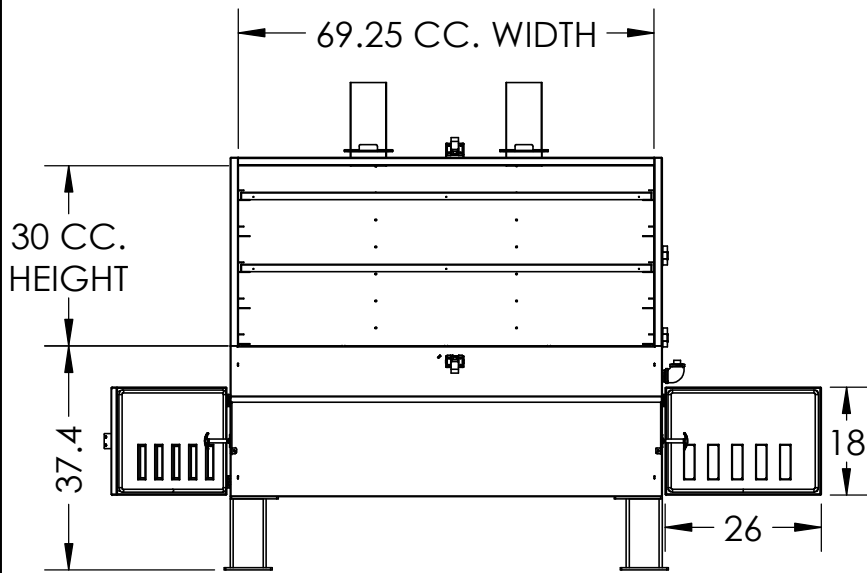

3/4" SQ. STEEL
LOG BASKET

179 Cross Rd, Waterford, CT, 06385
PHONE 1-855-HOG-RULES
Monday thru Friday: 8am-5pm EST
<https://myronmixonsmokers.com>

MODEL **MMS-1K**

DRAWN BY J. PFLOMM, M. WHITTLE

REV 02 DATE 6/12/2018 SHEET 2

MYRON MIXON - SMOKERS -

26.25" FIREBOX DOOR SWING RADIUS

RACK AREA:
1404 IN² PER HALF
2825 IN² PER RACK
8441 IN² STOCK
14123 IN² MAX

179 Cross Rd. Waterford, CT. 06385
PHONE 1-855-HOG-RULES
Monday thru Friday: 8am-5pm EST
<https://myronmixonsmokers.com>