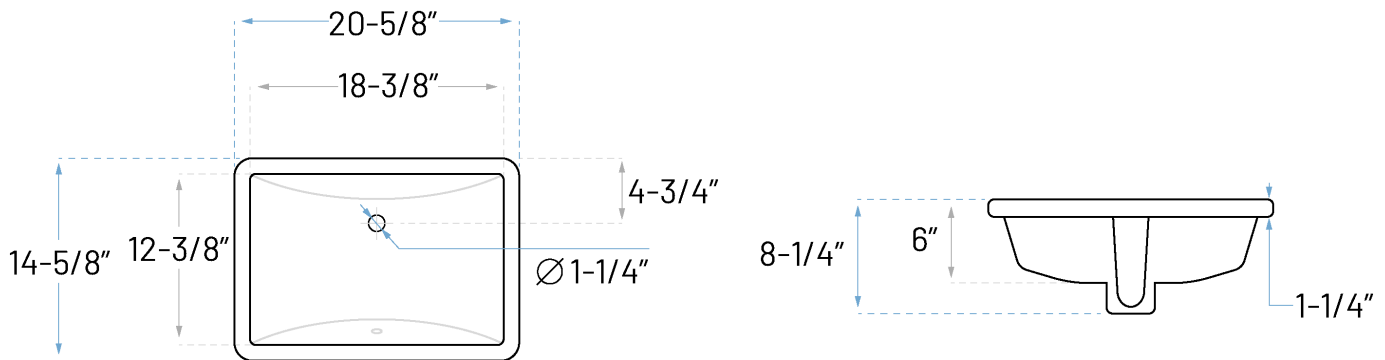

## SPECIFICATION SHEET

White, Rectangular, Porcelain  
Undermount Sink  
Vanity Sink

### Product Features

- a. Front Overflow
- b. Installation Type: Under-mount
- c. Material: Vitreous China
- d. Shape: Rectangle

### Technical Specs

- a. Drain Size : 1-1/4"
- b. Outer Dimensions : 20-5/8" x 14-5/8" x 8-1/4"
- c. Bowl Size : 18-3/8" x 12-3/8"
- d. Water Depth : 6"

ADDRESS: 22713 COMMERCE CENTER COURT STE 140 DULLES, VA 20166  
PHONE: 571-291-3484 | [customerservice@allorusa.com](mailto:customerservice@allorusa.com)  
WEBSITE: [www.allorusa.com](http://www.allorusa.com)