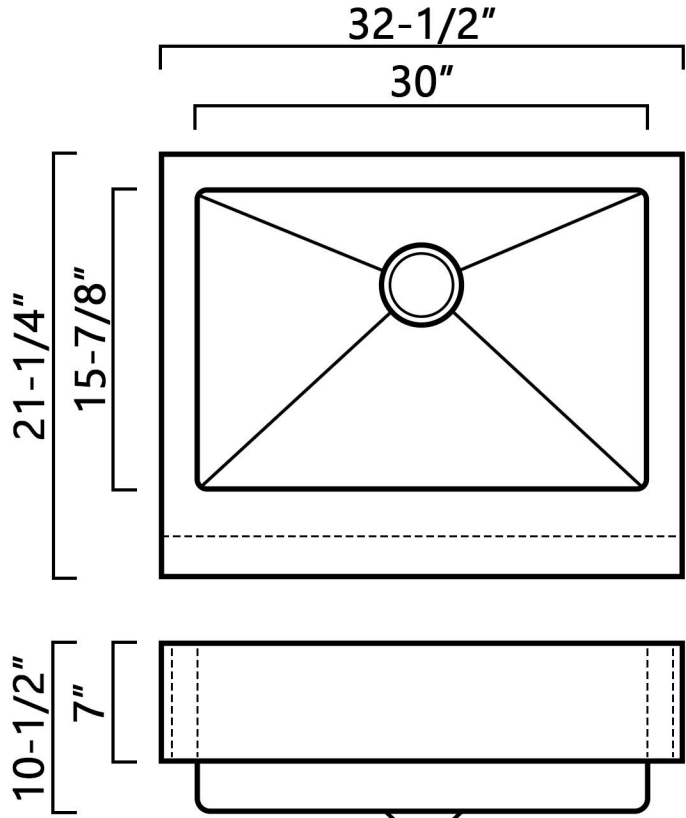

ALLORA USA NOTES / DISCLAIMER:

All technical data provided is done as a service to customers of Allora USA and the end users of our products. Allora USA is not responsible for, nor does it have any liability for any mistakes or typographical errors including liability for incidental, consequential or special damages. Allora USA recommends that the model to be installed be present, inspected and measured prior to utilizing the related spec sheets and any work, preparations or alterations are made to any counter-top material. Nothing contained on this site is to be construed as contractual or providing any form of warranty or representation on the part of Allora USA. ALLORA USA MAKES NO WARRANTIES, EXPRESS OR IMPLIED, INCLUDING BUT NOT LIMITED TO ANY WARRANTY OF MERCHANTABILITY OR OF FITNESS FOR A PARTICULAR PURPOSE, AS TO THE INFORMATION CONTAINED HEREIN OR THE PRODUCTS DESCRIBED HEREIN.