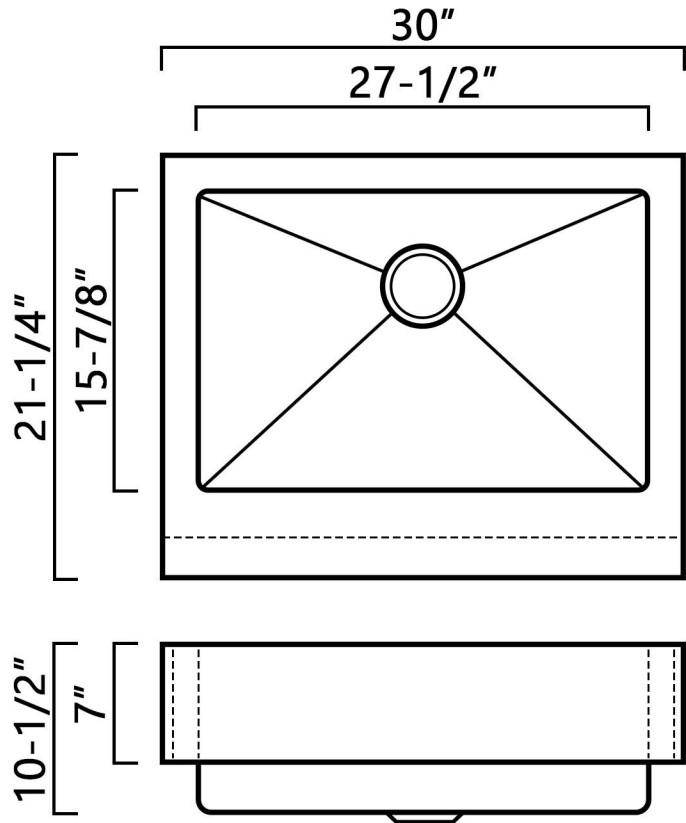

ALLORA USA NOTES / DISCLAIMER:

All technical data provided is done as a service to customers of Allora USA and the end users of our products. Allora USA is not responsible for, nor does it have any liability for any mistakes or typographical errors including liability for incidental, consequential or special damages. Allora USA recommends that the model to be installed be present, inspected and measured prior to utilizing the related spec sheets and any work, preparations or alterations are made to any counter-top material. Nothing contained on this site is to be construed as contractual or providing any form of warranty or representation on the part of Allora USA. ALLORA USA MAKES NO WARRANTIES, EXPRESS OR IMPLIED, INCLUDING BUT NOT LIMITED TO ANY WARRANTY OF MERCHANTABILITY OR OF FITNESS FOR A PARTICULAR PURPOSE, AS TO THE INFORMATION CONTAINED HEREIN OR THE PRODUCTS DESCRIBED HEREIN.