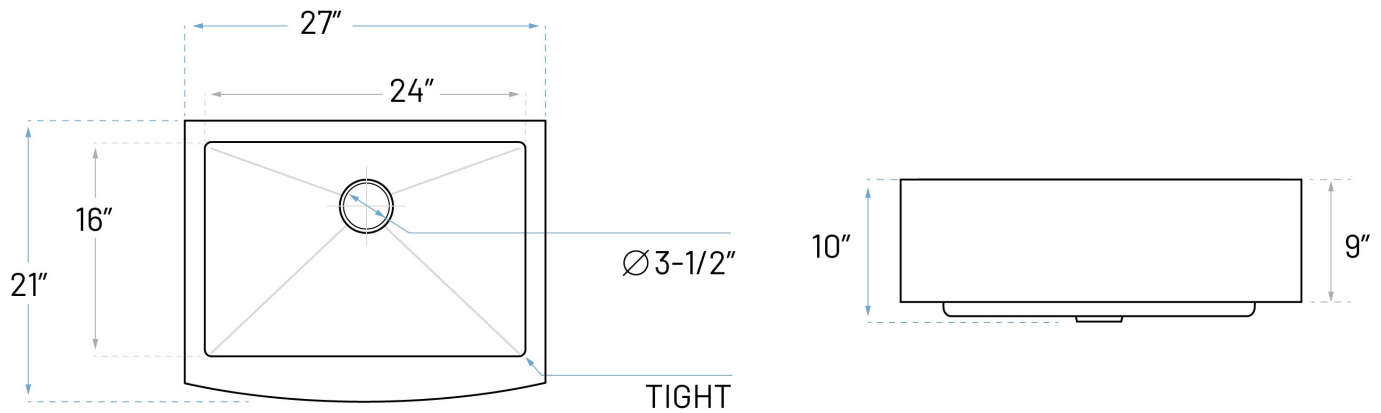

KH-2721F-R15

SPECIFICATION SHEET

Stainless Steel Tight Radius
Farmhouse Sink
Single Bowl Kitchen Sink

Product Features

- a. Installation type: Farmhouse
- b. Material: 304 Stainless Steel, 18 gauge
- c. Drain hole location: Rear
- d. Sound Pad

Technical Specs

- a. Drain Size : 3-1/2"
- b. Outer Dimensions : 27" x 21" x 10"
- c. Bowl Size : 24" x 16"
- d. Water Depth : 9-3/4"
- e. Cabinet Width : 30"
- f. Corner Radius : 15mm

ADDRESS: 22713 COMMERCE CENTER COURT STE 140 DULLES, VA 20166