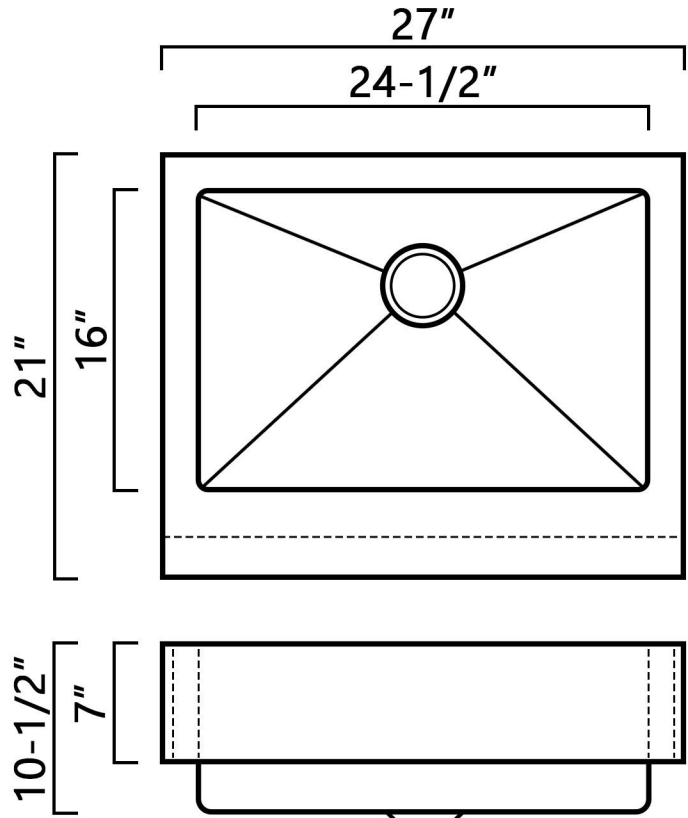

ALLORA USA NOTES / DISCLAIMER:

All technical data provided is done as a service to customers of Allora USA and the end users of our products. Allora USA is not responsible for, nor does it have any liability for any mistakes or typographical errors including liability for incidental, consequential or special damages. Allora USA recommends that the model to be installed be present, inspected and measured prior to utilizing the related spec sheets and any work, preparations or alterations are made to any counter-top material. Nothing contained on this site is to be construed as contractual or providing any form of warranty or representation on the part of Allora USA. ALLORA USA MAKES NO WARRANTIES, EXPRESS OR IMPLIED, INCLUDING BUT NOT LIMITED TO ANY WARRANTY OF MERCHANTABILITY OR OF FITNESS FOR A PARTICULAR PURPOSE, AS TO THE INFORMATION CONTAINED HEREIN OR THE PRODUCTS DESCRIBED HEREIN.