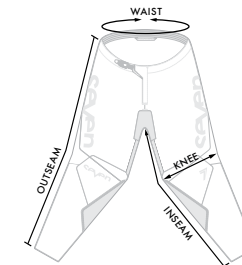

JERSEY			
SIZE	CHEST	BODY	SLEEVE
S	21.5"	30"	30"
M	22.5"	31"	31"
L	23"	32"	32"
XL	24"	33"	33"
2XL	25"	34"	34"

RIVAL PANT				
SIZE	WAIST	INSEAM	KNEE WIDTH	OUTSEAM
28	28"- 29"	25"	9"	34"
30	30"- 32"	26"	9"	35"
32	32"- 33"	27"	9.5"	36"
34	34"- 35"	28"	10"	37"
36	37"- 39"	29"	10"	38"
38	38"- 40"	30"	10.5"	39"

JERSEY			
SIZE	CHEST	BODY	SLEEVE
S	21.5"	30"	30"
M	22"	31"	31"
L	23.5"	32"	32"
XL	24"	33"	33"
2XL	25.5"	34"	34"

PANT				
SIZE	WAIST	INSEAM	KNEE WIDTH	OUTSEAM
28	28"- 29"	27"	9"	36"
30	30"- 32"	27.5"	9.5"	36.5"
32	32"- 33"	28"	9.5"	37"
34	34"- 35"	29"	10"	38"
36	37"- 39"	27"	10.5"	38"
38	38"- 40"	27"	10.5"	38"

JERSEY			
SIZE	CHEST	BODY	SLEEVE
XS	14"	23"	21"
S	15.5"	24"	22"
M	17.5"	25"	23"
L	18.5"	26"	24.5"
XL	19.5"	27"	26.5"

PANT				
SIZE	WAIST	INSEAM	KNEE WIDTH	OUTSEAM
24	24"- 25"	22"	7.5"	29"
26	26"- 27"	23"	8"	30"
28	28"- 29"	24"	8.5"	30.5"

PANT				
SIZE	WAIST	INSEAM	KNEE WIDTH	OUTSEAM
18	18"- 19"	19"	5.5"	25"
20	20"- 21"	20"	6.5"	25.5"
22	22"- 23"	20"	7"	27.5"