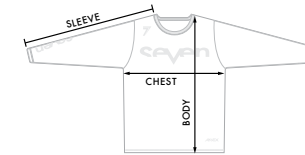

COMPRESSION			
SIZE	CHEST	BODY	SLEEVE
S	-	-	-
M	13"	23"	23"
L	14"	24"	24"
XL	15"	25"	25"

PANT				
SIZE	WAIST	INSEAM	KNEE WIDTH	OUTSEAM
24	24"- 25"	22"	8"	27"
26	26"- 27"	23"	8"	29"
28	28"- 29"	24"	8"	31"

JERSEY			
SIZE	CHEST	BODY	SLEEVE
S	21.5"	30"	30"
M	22.5"	31"	31"
L	23"	32"	32"
XL	24"	33"	33"
2XL	25"	34"	34"

RIVAL PANT				
SIZE	WAIST	INSEAM	KNEE WIDTH	OUTSEAM
28	28"- 29"	25"	9"	34"
30	30"- 32"	26"	9"	35"
32	32"- 33"	27"	9.5"	36"
34	34"- 35"	28"	10"	37"
36	37"- 39"	29"	10"	38"
38	38"- 40"	30"	10.5"	39"

JERSEY			
SIZE	CHEST	BODY	SLEEVE
S	21.5"	30"	30"
M	22"	31"	31"
L	23.5"	32"	32"
XL	24"	33"	33"
2XL	25.5"	34"	34"

PANT				
SIZE	WAIST	INSEAM	KNEE WIDTH	OUTSEAM
28	28"- 29"	27"	9"	36"
30	30"- 32"	27.5"	9.5"	36.5"
32	32"- 33"	28"	9.5"	37"
34	34"- 35"	29"	10"	38"
36	37"- 39"	27"	10.5"	38"
38	38"- 40"	27"	10.5"	38"

JERSEY			
SIZE	CHEST	BODY	SLEEVE
XS	14"	23"	21"
S	15.5"	24"	22"
M	17.5"	25"	23"
L	18.5"	26"	24.5"
XL	19.5"	27"	26.5"

PANT				
SIZE	WAIST	INSEAM	KNEE WIDTH	OUTSEAM
24	24"- 25"	22"	7.5"	29"
26	26"- 27"	23"	8"	30"
28	28"- 29"	24"	8.5"	30.5"