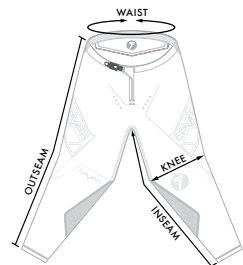

PANT				
SIZE	WAIST	INSEAM	KNEE WIDTH	OUTSEAM
24	24"- 25"	22"	8"	27"
26	26"- 27"	23"	8"	29"
28	28"- 29"	24"	8"	31"