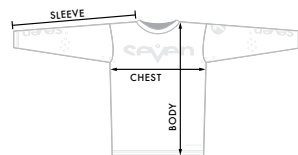

OVER JERSEY			
SIZE	CHEST	BODY	SLEEVE
S	19.5"	29.5"	-
M	20.5"	30"	-
L	21.5"	31.5"	-
XL	22.5"	33"	-
2XL	23.5"	33.5"	-

COMPRESSION			
SIZE	CHEST	BODY	SLEEVE
S	15"	25"	27"
M	16"	26"	28"
L	17"	27"	29"
XL	18"	28"	30"
2XL	19"	29"	31"

PANT				
SIZE	WAIST	INSEAM	KNEE WIDTH	OUTSEAM
28	28"- 29"	26"	8.75"	34"
30	30"- 32"	27"	8.75"	35"
32	32"- 33"	28"	9"	36"
34	34"- 35"	29"	10"	37"
36	37"- 39"	29.5"	10"	38"
38	38"- 40"	30"	10.5"	39"

OVER JERSEY			
SIZE	CHEST	BODY	SLEEVE
S	-	-	-
M	15.5"	26"	-
L	16.5"	27"	-
XL	17.5"	28"	-

COMPRESSION			
SIZE	CHEST	BODY	SLEEVE
S	-	-	-
M	13"	23"	23"
L	14"	24"	24"
XL	15"	25"	25"

PANT				
SIZE	WAIST	INSEAM	KNEE WIDTH	OUTSEAM
24	24"- 25"	22"	8"	27"
26	26"- 27"	23"	8"	29"
28	28"- 29"	24"	8"	31"