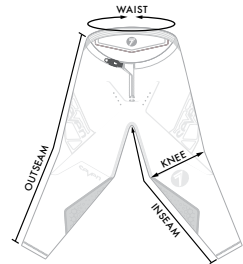

OVER JERSEY			
SIZE	CHEST	BODY	SLEEVE
S	19.5"	29.5"	-
M	20.5"	30"	-
L	21.5"	31.5"	-
XL	22.5"	33"	-
2XL	23.5"	33.5"	-

COMPRESSION			
SIZE	CHEST	BODY	SLEEVE
S	15"	25"	27"
M	16"	26"	28"
L	17"	27"	29"
XL	18"	28"	30"
2XL	19"	29"	31"

PANT				
SIZE	WAIST	INSEAM	KNEE WIDTH	OUTSEAM
28	28"- 29"	26"	8.75"	34"
30	30"- 32"	27"	8.75"	35"
32	32"- 33"	28"	9"	36"
34	34"- 35"	29"	10"	37"
36	37"- 39"	29.5"	10"	38"
38	38"- 40"	30"	10.5"	39"

OVER JERSEY			
SIZE	CHEST	BODY	SLEEVE
S	-	-	-
M	15.5"	26"	-
L	16.5"	27"	-
XL	17.5"	28"	-

COMPRESSION			
SIZE	CHEST	BODY	SLEEVE
S	-	-	-
M	13"	23"	23"
L	14"	24"	24"
XL	15"	25"	25"

PANT				
SIZE	WAIST	INSEAM	KNEE WIDTH	OUTSEAM
24	24"- 25"	22"	8"	27"
26	26"- 27"	23"	8"	29"
28	28"- 29"	24"	8"	31"

PANT				
SIZE	WAIST	INSEAM	KNEE WIDTH	OUTSEAM
18	18"- 19"	19"	5.5"	25"
20	20"- 21"	20"	6.5"	25.5"
22	22"- 23"	20"	7"	27.5"