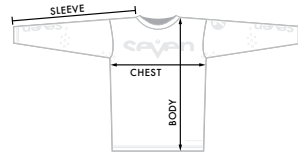

OVER JERSEY			
SIZE	CHEST	BODY	SLEEVE
S	19.5"	29.5"	-
M	20.5"	30"	-
L	21.5"	31.5"	-
XL	22.5"	33"	-
2XL	23.5"	33.5"	-

COMPRESSION			
SIZE	CHEST	BODY	SLEEVE
S	15"	25"	27"
M	16"	26"	28"
L	17"	27"	29"
XL	18"	28"	30"
2XL	19"	29"	31"

PANT				
SIZE	WAIST	INSEAM	KNEE WIDTH	OUTSEAM
28	28"- 29"	26"	8.75"	34"
30	30"- 32"	27"	8.75"	35"
32	32"- 33"	28"	9"	36"
34	34"- 35"	29"	10"	37"
36	37"- 39"	29.5"	10"	38"
38	38"- 40"	30"	10.5"	39"

OVER JERSEY			
SIZE	CHEST	BODY	SLEEVE
S	-	-	-
M	15.5"	26"	-
L	16.5"	27"	-
XL	17.5"	28"	-

COMPRESSION			
SIZE	CHEST	BODY	SLEEVE
S	-	-	-
M	13"	23"	23"
L	14"	24"	24"
XL	15"	25"	25"

PANT				
SIZE	WAIST	INSEAM	KNEE WIDTH	OUTSEAM
24	24"- 25"	22"	8"	27"
26	26"- 27"	23"	8"	29"
28	28"- 29"	24"	8"	31"