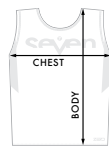

OVER JERSEY			
SIZE	CHEST	BODY	SLEEVE
S	19.5"	29.5"	-
M	20.5"	30"	-
L	21.5"	31.5"	-
XL	22.5"	33"	-
2XL	23.5"	33.5"	-

COMPRESSION			
SIZE	CHEST	BODY	SLEEVE
S	15"	25"	27"
M	16"	26"	28"
L	17"	27"	29"
XL	18"	28"	30"
2XL	19"	29"	31"

PANT				
SIZE	WAIST	INSEAM	KNEE WIDTH	OUTSEAM
28	28"- 29"	26"	8.75"	34"
30	30"- 32"	27"	8.75"	35"
32	32"- 33"	28"	9"	36"
34	34"- 35"	29"	10"	37"
36	37"- 39"	29.5"	10"	38"
38	38"- 40"	30"	10.5"	39"

OVER JERSEY			
SIZE	CHEST	BODY	SLEEVE
S	-	-	-
M	15.5"	26"	-
L	16.5"	27"	-
XL	17.5"	28"	-

COMPRESSION			
SIZE	CHEST	BODY	SLEEVE
S	-	-	-
M	13"	23"	23"
L	14"	24"	24"
XL	15"	25"	25"

PANT				
SIZE	WAIST	INSEAM	KNEE WIDTH	OUTSEAM
24	24"- 25"	22"	8"	27"
26	26"- 27"	23"	8"	29"
28	28"- 29"	24"	8"	31"

JERSEY			
SIZE	CHEST	BODY	SLEEVE
S	21.5"	30"	30"
M	22.5"	31"	31"
L	23"	32"	32"
XL	24"	33"	33"
2XL	25"	34"	34"

RIVAL PANT				
SIZE	WAIST	INSEAM	KNEE WIDTH	OUTSEAM
28	28"- 29"	25"	9"	34"
30	30"- 32"	26"	9"	35"
32	32"- 33"	27"	9.5"	36"
34	34"- 35"	28"	10"	37"
36	37"- 39"	29"	10"	38"
38	38"- 40"	30"	10.5"	39"