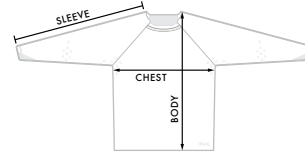

OVER JERSEY			
SIZE	CHEST	BODY	SLEEVE
S	19.5"	29.5"	-
M	20.5"	30"	-
L	21.5"	31.5"	-
XL	22.5"	33"	-
2XL	23.5"	33.5"	-

COMPRESSION			
SIZE	CHEST	BODY	SLEEVE
S	15"	25"	27"
M	16"	26"	28"
L	17"	27"	29"
XL	18"	28"	30"
2XL	19"	29"	31"

PANT				
SIZE	WAIST	INSEAM	KNEE WIDTH	OUTSEAM
28	28"- 29"	26"	8.75"	34"
30	30"- 32"	27"	8.75"	35"
32	32"- 33"	28"	9"	36"
34	34"- 35"	29"	10"	37"
36	37"- 39"	29.5"	10"	38"
38	38"- 40"	30"	10.5"	39"

OVER JERSEY			
SIZE	CHEST	BODY	SLEEVE
S	-	-	-
M	15.5"	26"	-
L	16.5"	27"	-
XL	17.5"	28"	-

COMPRESSION			
SIZE	CHEST	BODY	SLEEVE
S	-	-	-
M	13"	23"	23"
L	14"	24"	24"
XL	15"	25"	25"

PANT				
SIZE	WAIST	INSEAM	KNEE WIDTH	OUTSEAM
24	24"- 25"	22"	8"	27"
26	26"- 27"	23"	8"	29"
28	28"- 29"	24"	8"	31"

JERSEY			
SIZE	CHEST	BODY	SLEEVE
S	21.5"	30"	30"
M	22.5"	31"	31"
L	23"	32"	32"
XL	24"	33"	33"
2XL	25"	34"	34"

RIVAL PANT				
SIZE	WAIST	INSEAM	KNEE WIDTH	OUTSEAM
28	28"- 29"	25"	9"	34"
30	30"- 32"	26"	9"	35"
32	32"- 33"	27"	9.5"	36"
34	34"- 35"	28"	10"	37"
36	37"- 39"	29"	10"	38"
38	38"- 40"	30"	10.5"	39"