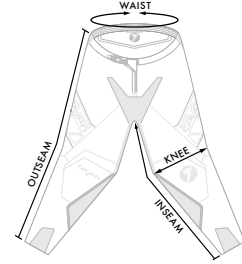

PANT				
SIZE	WAIST	INSEAM	KNEE WIDTH	OUTSEAM
28	28"- 29"	26"	8.75"	34"
30	30"- 32"	27"	8.75"	35"
32	32"- 33"	28"	9"	36"
34	34"- 35"	29"	10"	37"
36	37"- 39"	29.5"	10"	38"
38	38"- 40"	30"	10.5"	39"

OVER JERSEY			
SIZE	CHEST	BODY	SLEEVE
S	-	-	-
M	15.5"	26"	-
L	16.5"	27"	-
XL	17.5"	28"	-

COMPRESSION			
SIZE	CHEST	BODY	SLEEVE
S	-	-	-
M	13"	23"	23"
L	14"	24"	24"
XL	15"	25"	25"

PANT				
SIZE	WAIST	INSEAM	KNEE WIDTH	OUTSEAM
24	24"- 25"	22"	8"	27"
26	26"- 27"	23"	8"	29"
28	28"- 29"	24"	8"	31"

JERSEY			
SIZE	CHEST	BODY	SLEEVE
S	21.5"	30"	30"
M	22.5"	31"	31"
L	23"	32"	32"
XL	24"	33"	33"
2XL	25"	34"	34"

RIVAL PANT				
SIZE	WAIST	INSEAM	KNEE WIDTH	OUTSEAM
28	28"- 29"	25"	9"	34"
30	30"- 32"	26"	9"	35"
32	32"- 33"	27"	9.5"	36"
34	34"- 35"	28"	10"	37"
36	37"- 39"	29"	10"	38"
38	38"- 40"	30"	10.5"	39"

JERSEY			
SIZE	CHEST	BODY	SLEEVE
XS	14"	23"	21"
S	15.5"	24"	22"
M	17.5"	25"	23"
L	18.5"	26"	24.5"
XL	19.5"	27"	26.5"

PANT				
SIZE	WAIST	INSEAM	KNEE WIDTH	OUTSEAM
24	24"- 25"	22"	7.5"	29"
26	26"- 27"	23"	8"	30"
28	28"- 29"	24"	8.5"	30.5"