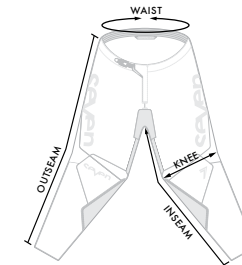

COMPRESSION			
SIZE	CHEST	BODY	SLEEVE
S	-	-	-
M	13"	23"	23"
L	14"	24"	24"
XL	15"	25"	25"

PANT				
SIZE	WAIST	INSEAM	KNEE WIDTH	OUTSEAM
24	24"- 25"	22"	8"	27"
26	26"- 27"	23"	8"	29"
28	28"- 29"	24"	8"	31"

JERSEY			
SIZE	CHEST	BODY	SLEEVE
S	21.5"	30"	30"
M	22.5"	31"	31"
L	23"	32"	32"
XL	24"	33"	33"
2XL	25"	34"	34"

RIVAL PANT				
SIZE	WAIST	INSEAM	KNEE WIDTH	OUTSEAM
28	28"- 29"	25"	9"	34"
30	30"- 32"	26"	9"	35"
32	32"- 33"	27"	9.5"	36"
34	34"- 35"	28"	10"	37"
36	37"- 39"	29"	10"	38"
38	38"- 40"	30"	10.5"	39"

JERSEY			
SIZE	CHEST	BODY	SLEEVE
S	21.5"	30"	30"
M	22"	31"	31"
L	23.5"	32"	32"
XL	24"	33"	33"
2XL	25.5"	34"	34"

PANT				
SIZE	WAIST	INSEAM	KNEE WIDTH	OUTSEAM
28	28"- 29"	27"	9"	36"
30	30"- 32"	27.5"	9.5"	36.5"
32	32"- 33"	28"	9.5"	37"
34	34"- 35"	29"	10"	38"
36	37"- 39"	27"	10.5"	38"
38	38"- 40"	27"	10.5"	38"

JERSEY			
SIZE	CHEST	BODY	SLEEVE
XS	14"	23"	21"
S	15.5"	24"	22"
M	17.5"	25"	23"
L	18.5"	26"	24.5"
XL	19.5"	27"	26.5"

PANT				
SIZE	WAIST	INSEAM	KNEE WIDTH	OUTSEAM
24	24"- 25"	22"	7.5"	29"
26	26"- 27"	23"	8"	30"
28	28"- 29"	24"	8.5"	30.5"