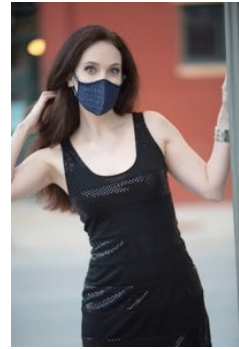

Chicago Tribune

Fashion Emergencies

"That's smart! That is REALLY smart!"
- Hoda

Patent-Pending Convertible Face Mask

FEATURES

NEW!

- **MSK092 Shimmer Collection**
 - Face mask with ALL-IN-ONE convertible straps.
 - Adjust and wear around the ears OR back of the head.
 - Soft, subtle, shimmering ribbed texture shell. 100% polyester.
 - 100% cotton lining.
 - Includes one free PM2.5 filter.
 - Machine wash, lay flat to dry.
- *Please note, these are non-medical grade masks.*
***W=women's, M=men's, Y=youth's sizing*

	PRICING
Opening Order	\$200
MSRP	\$18.99
WHOLESALE	\$7.00

MSK092-GR-W
MSK092-GR-Y

MSK092-PK-W
MSK092-PK-Y

MSK092-BL-W

MSK092-BK-W

- **MSK03 100% Cotton Collection**
 - Face mask with all-in-one convertible straps.
 - Adjust and wear around the ears or back of the head.
 - Light, breathable 100% cotton.
 - Includes one free PM2.5 filter.
 - Machine wash, lay flat to dry.
- *Please note, these are non-medical grade masks.*
***W=women's, M=men's, Y=youth's sizing*