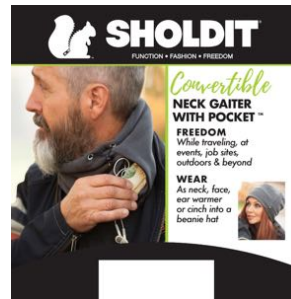

Shipping

Ships FOB Omaha, NE. Prices are subject to change.

Minimum Order Quantity

Opening order \$200. Can mix styles. No minimums on reorders.

Packaging

Most skus are individual poly bag with peg-able instructional hang tag.