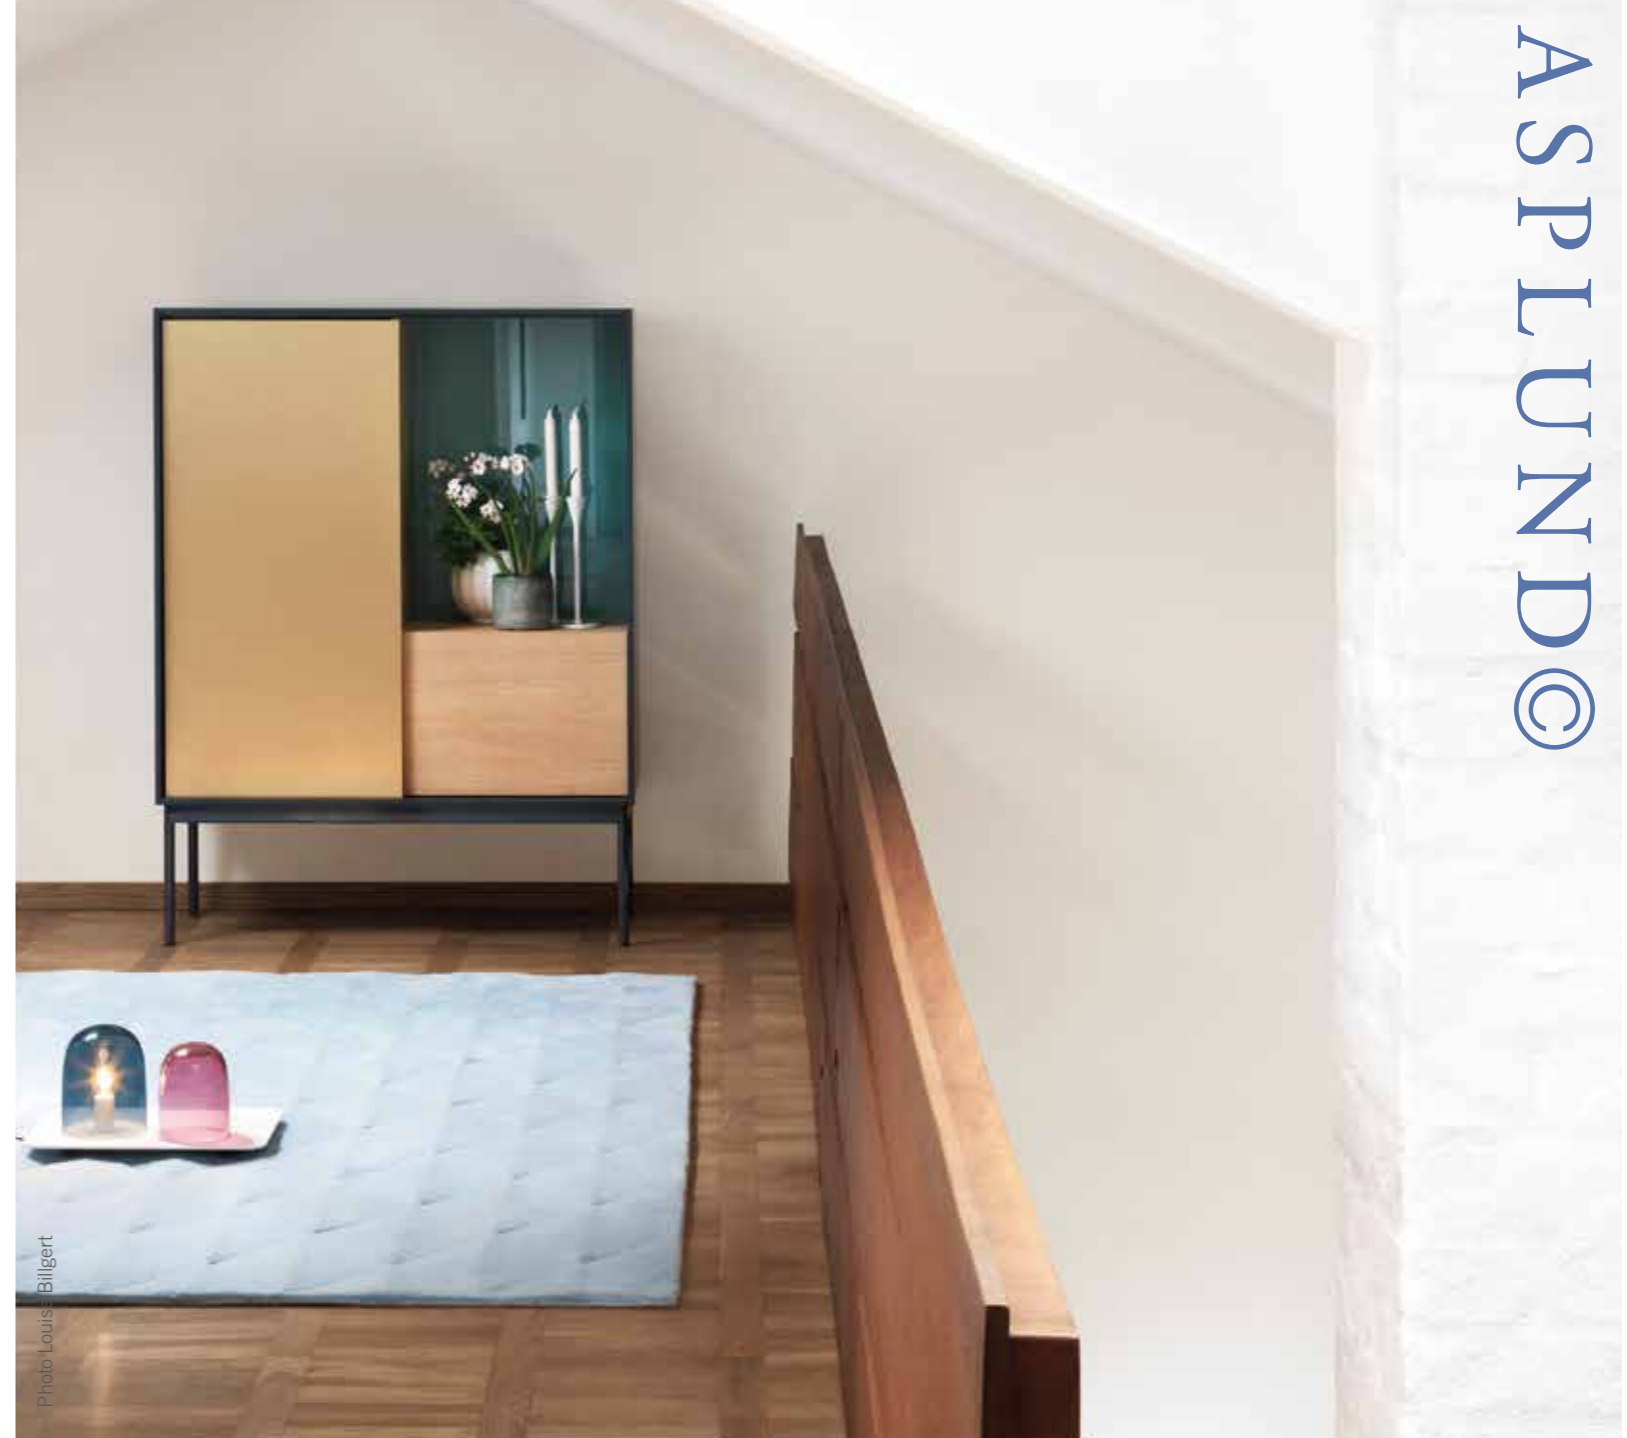

## B100

Storage with a structure in lacquered steel and MDF, interior in different materials. Door (left), open shelf (high right) and push drawer (low right).

h: 135 cm (stand 30 cm)  
w: 98 cm  
d: 40,4 cm

## B160

h: 135 cm (stand 30 cm)  
w: 158 cm  
d: 32 cm / 40,4 cm

Bookshelf with a structure in lacquered steel and MDF, interior in oak veneer.

**B160:1**  
Exterior: Lacquered MDF  
Interior: Oak veneer  
Open shelves

**Depth: 32 cm**

**B160:2**  
Exterior: Lacquered MDF  
Interior: Oak veneer  
Open shelves.

**Depth: 40.4 cm**

Photo Louise Bilgert

ASPLUND©