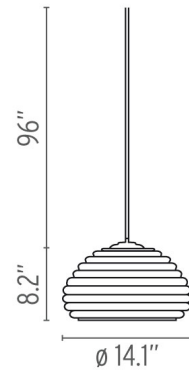

FLOS

Splügen Brau - Specification Sheet

by Achille and Pier Giacomo Castiglioni, 1961

Mounting	Ceiling Pendant
Lamp (Bulb) Description	1 x 100W A-21 Medium Silvered Bulb Incandescent (Included)
Canopy Dimension	Diameter 5.2" - 2.5"
Environment	Indoor - Dry Location
Dimming	Phase-cut Dimming / Triac Type
Finish	Aluminum
Technical and Product Description	SPLUGEN BRAU pendant lamp providing direct lighting. Polished and protected with transparent paint, spun aluminum reflector. Steel ceiling fitting, vacuum-formed ABS rose with gloss white finish.

Electrical

Voltage	120
Switching	NA
IP Rating	IP20

Physical

Cord Length (inches)	96" - White (Cord length can be shortened during installation)
Construction Material	Aluminum
Weight	3.3 lbs

FU640000 Aluminum

Dimensional Image

Certifications

Lamping (Bulb)

100W A-21 Medium Silvered Bulb Incandescent