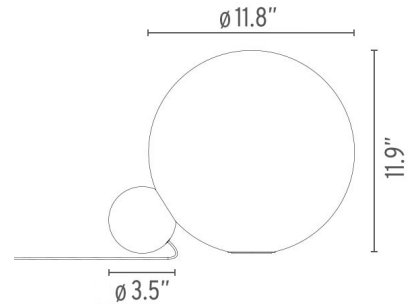

### Physical

---

Cord Length (inches)	6.56' - Black
Construction Material	Aluminum, hand-blown glass, electroplated 24K gold
Weight	8 lbs

---

● F1952044 24K Gold

### Dimensional Image