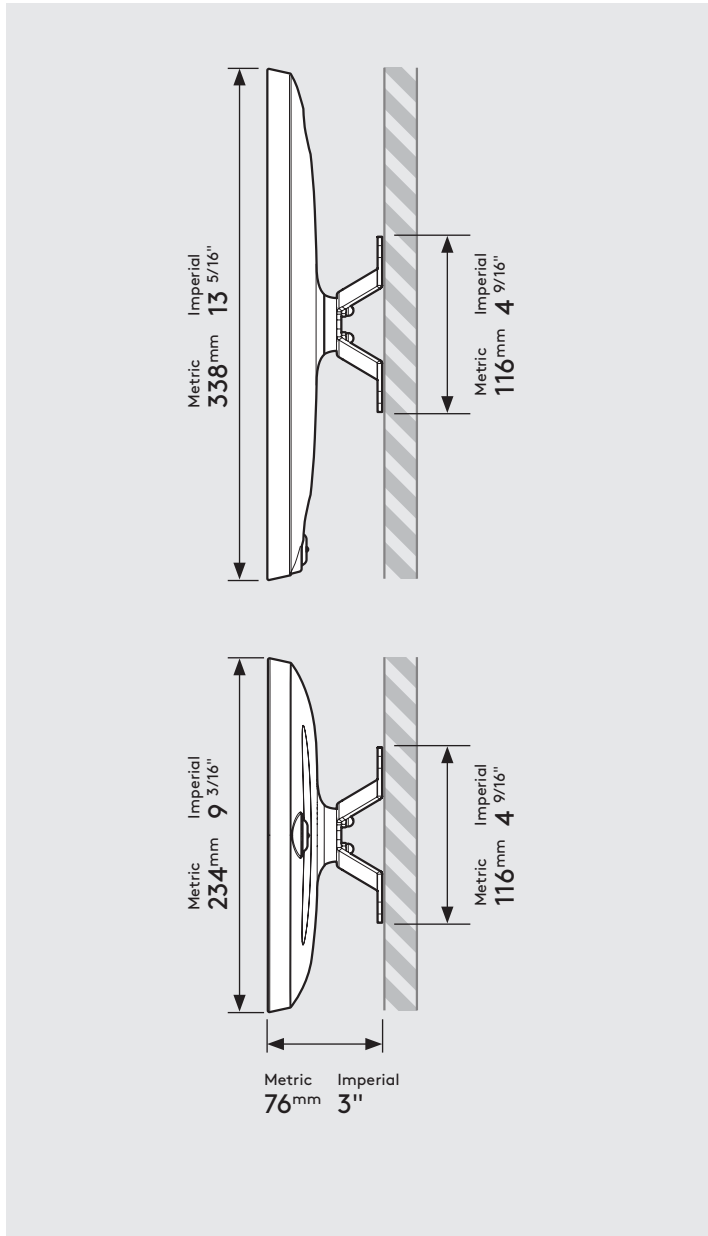

# PRODUCT DATA SHEET - BOUNCEPAD VESA

**bouncepad**<sup>®</sup>

<b>Case:</b>	<b>Arm:</b>	<b>Mounting:</b>	<b>Packaged weight:</b>	<b>Colour:</b>
Midi	Vesa	Not Applicable	1.81kg	White Black

## Parts in the Box

Fixings Kit

Tablet Set-up Kit

Case Lock  
Brass, Stainless Steel

Faceplate  
Powder coated  
Stainless Steel

Case  
PC/ABS Plastic

Vesa Mount  
Powder coated Steel,  
Aluminium

# PRODUCT DATA SHEET - BOUNCEPAD VESA

**bouncepad**<sup>®</sup>

<b>Case:</b>	<b>Arm:</b>	<b>Mounting:</b>	<b>Packaged weight:</b>	<b>Colour:</b>
Maxi	Vesa	Not Applicable	2.04kg	White Black