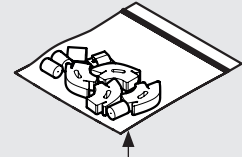

# PRODUCT DATA SHEET - BOUNCEPAD VESA

**bouncepad**<sup>®</sup>

<b>Case:</b>	<b>Arm:</b>	<b>Mounting:</b>	<b>Packaged weight:</b>	<b>Colour:</b>
Maxi	Vesa	Not Applicable	2.04kg	White Black

## Parts in the Box

Fixings Kit

Tablet Set-up Kit

Case Lock

Brass, Stainless Steel

Faceplate  
Powder coated  
Stainless Steel

Case  
PC/ABS Plastic

Vesa Mount  
Powder coated Steel,  
Aluminium