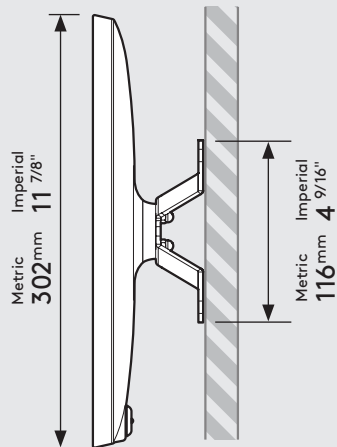

# PRODUCT DATA SHEET - BOUNCEPAD VESA

**bouncepad**<sup>®</sup>

<b>Case:</b>	<b>Arm:</b>	<b>Mounting:</b>	<b>Packaged weight:</b>	<b>Colour:</b>
Mini	Vesa	Not Applicable	1.63kg	White Black

## Parts in the Box

Fixings Kit

Tablet Set-up Kit

Case Lock  
Brass, Stainless Steel

Faceplate  
Powder coated  
Stainless Steel

Case  
PC/ABS Plastic

Vesa Mount  
Powder coated Steel,  
Aluminium

# PRODUCT DATA SHEET - BOUNCEPAD VESA

**bouncepad**<sup>®</sup>

<b>Case:</b>	<b>Arm:</b>	<b>Mounting:</b>	<b>Packaged weight:</b>	<b>Colour:</b>
Midi	Vesa	Not Applicable	1.81kg	White Black