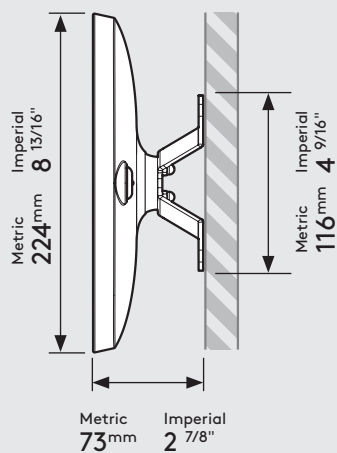

# PRODUCT DATA SHEET - BOUNCEPAD VESA

**bouncepad**<sup>®</sup>

<b>Case:</b>	<b>Arm:</b>	<b>Mounting:</b>	<b>Packaged weight:</b>	<b>Colour:</b>
Mini	Vesa	Not Applicable	1.63kg	White Black

## Parts in the Box

Fixings Kit

Tablet Set-up Kit

Case Lock  
Brass, Stainless Steel

Faceplate  
Powder coated  
Stainless Steel

Case  
PC/ABS Plastic

Vesa Mount  
Powder coated Steel,  
Aluminium

# PRODUCT DATA SHEET - BOUNCEPAD VESA

**bouncepad**<sup>®</sup>

<b>Case:</b>	<b>Arm:</b>	<b>Mounting:</b>	<b>Packaged weight:</b>	<b>Colour:</b>
Midi	Vesa	Not Applicable	1.81kg	White Black