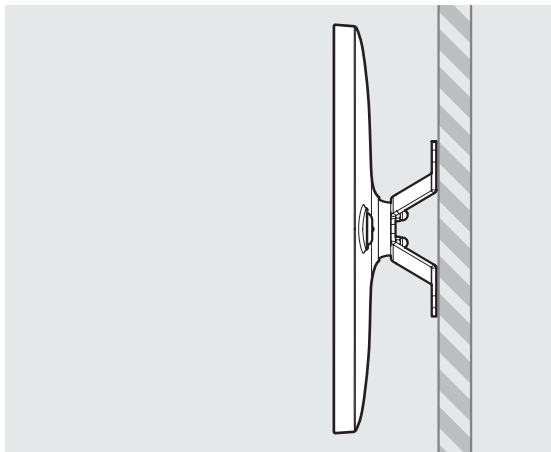

Mega Case supported devices:

- iPad Pro 12.9" 1st Gen
- iPad Pro 12.9" 2nd Gen
- iPad Pro 12.9" 3rd Gen
- Microsoft Surface Pro 4
- Microsoft Surface Pro 5