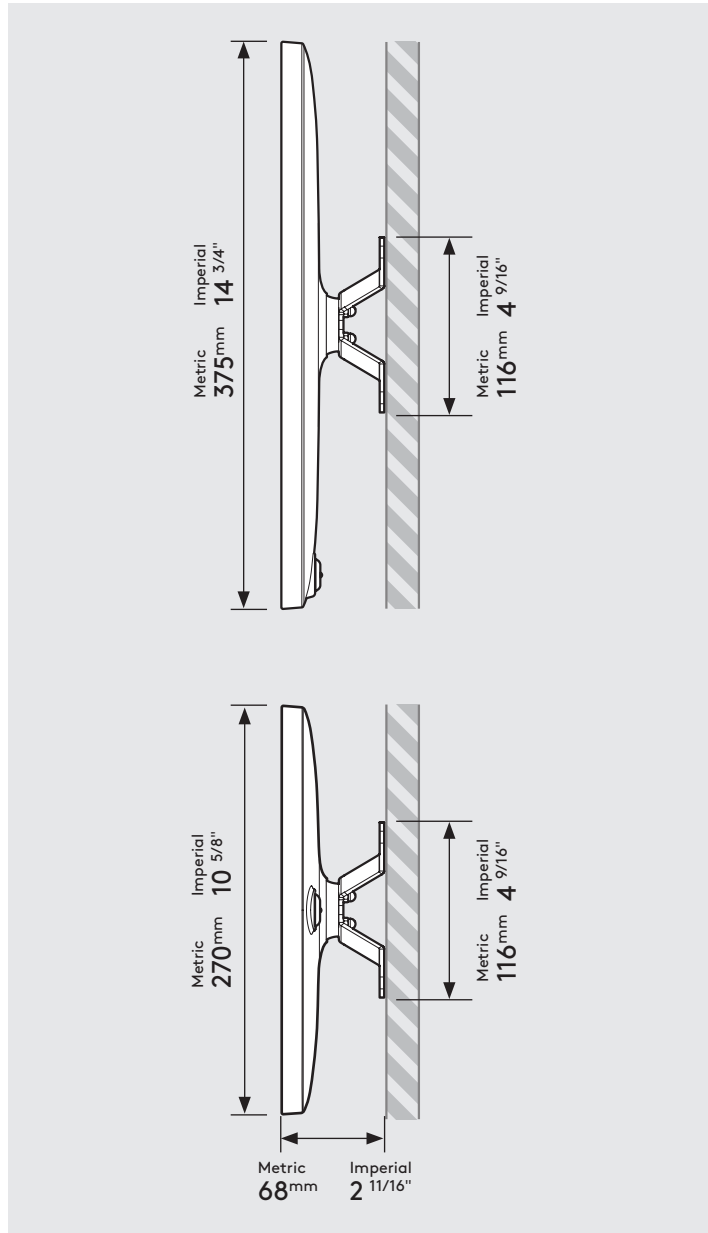

# PRODUCT DATA SHEET - BOUNCEPAD VESA

**bouncepad**<sup>®</sup>

<b>Case:</b>	<b>Arm:</b>	<b>Mounting:</b>	<b>Packaged weight:</b>	<b>Colour:</b>
Maxi	Vesa	Not Applicable	2.04kg	White Black

## Parts in the Box

Fixings Kit

Tablet Set-up Kit

Case Lock

Brass, Stainless Steel

Faceplate  
Powder coated  
Stainless Steel

Case  
PC/ABS Plastic

Vesa Mount  
Powder coated Steel,  
Aluminium

# PRODUCT DATA SHEET - BOUNCEPAD VESA

**bouncepad**<sup>®</sup>

<b>Case:</b>	<b>Arm:</b>	<b>Mounting:</b>	<b>Packaged weight:</b>	<b>Colour:</b>
Mega	Vesa	Not Applicable	2.43kg	White Black