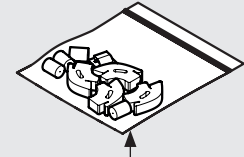

# PRODUCT DATA SHEET - BOUNCEPAD VESA

**bouncepad**<sup>®</sup>

<b>Case:</b>	<b>Arm:</b>	<b>Mounting:</b>	<b>Packaged weight:</b>	<b>Colour:</b>
Mini	Vesa	Not Applicable	1.63kg	White Black

## Parts in the Box

Fixings Kit

Tablet Set-up Kit

Case Lock  
Brass, Stainless Steel

Faceplate  
Powder coated  
Stainless Steel

Case  
PC/ABS Plastic

Vesa Mount  
Powder coated Steel,  
Aluminium