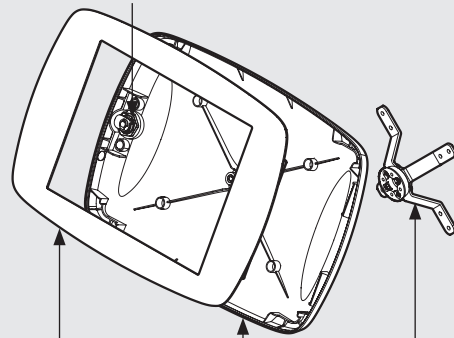

## Parts in the Box

Fixings Kit

Tablet Set-up Kit

Case Lock

Brass, Stainless Steel

Faceplate  
Powder coated  
Stainless Steel

Case  
PC/ABS Plastic

Vesa Mount  
Powder coated Steel,  
Aluminium