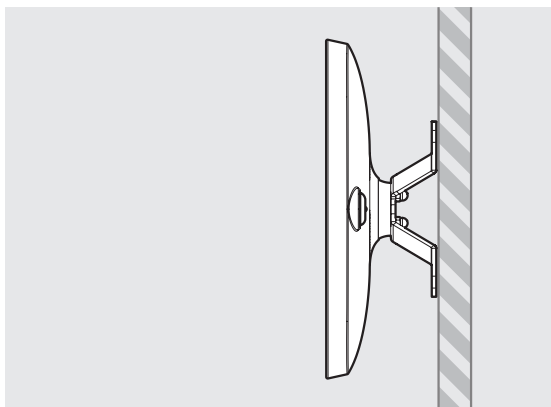

Midi Case supported devices:

- iPad 6th Gen
- iPad 5th Gen
- iPad 4th Gen
- iPad 3rd Gen
- iPad Pro 9.7
- iPad Air 1
- iPad Air 2
- Samsung Tab S2 9.7
- Samsung Tab S3 9.7
- Samsung Tab A 9.7