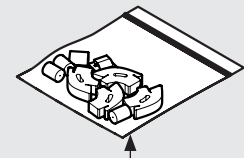

## Parts in the Box

Fixings Kit

Tablet Set-up Kit

Case Lock  
Brass, Stainless Steel

Faceplate  
Powder coated  
Stainless Steel

Case  
PC/ABS Plastic

Vesa Mount  
Powder coated Steel,  
Aluminium