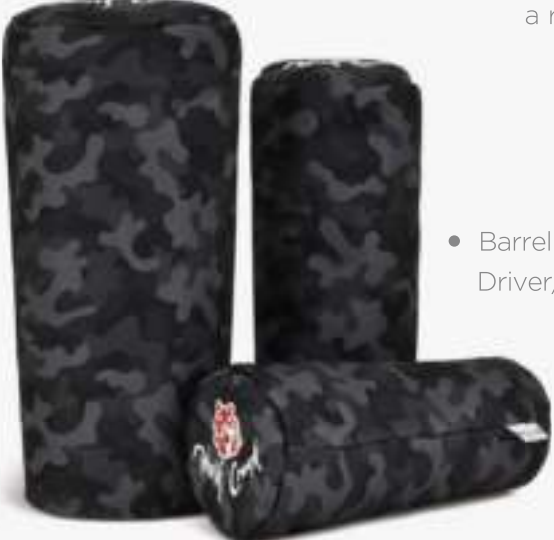

- Deluxe Shoe Bag
- Pouch Tote Bag

- Wood Cover
Driver/Fairway/Rescue

- Deluxe Tote Bag
- Blade Putter Cover
- Wine Tote Bag

Heritage Camo

Heritage Camo Sierra

Striking camo design in a range of popular colours.

- Wood Cover
Driver/Fairway/Rescue

- Deluxe Tote Bag
- Vintage Mallet
- Mid Tote Bag

- Barrel Wood Cover
Driver/Fairway/Rescue

- Deluxe Tote Bag
- Blade Putter Cover
- Alignment Stick Cover

- Mallet Putter Cover
- Premium Tote Bag