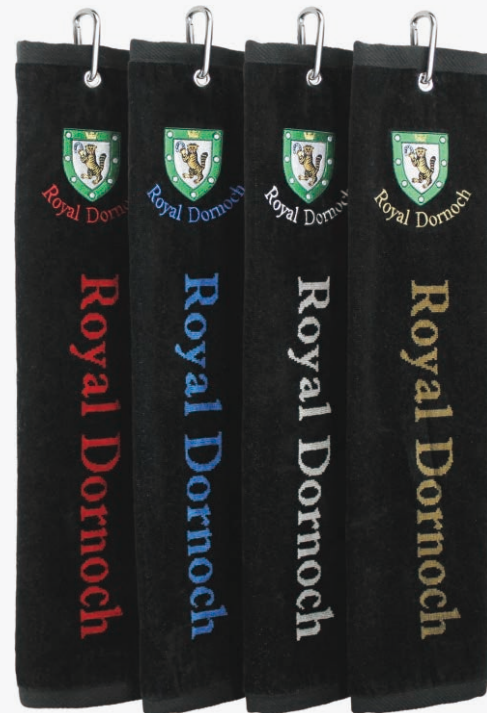

## Contemporary Towel Pack

Our Bespoke Cotton or Velvetec Jacquard towels come in 3 sizes, 16" x 19" / 16" x 24" / 16" x 40". Bespoke colours and sizing are available upon request.

MOQ - 120

Colour Tech: 

## Jacquard Tri-fold

16" x 24" Cotton or Velvetec Jacquard woven towel, embroidered then folded into the popular Tri-Fold shape.

MOQ - 120

Colour Tech: 

## Classic Towel Pack

Our Bespoke Cotton or Velvetec Jacquard towels come in 3 sizes, 16" x 19" / 16" x 24" / 16" x 40". Bespoke colours and sizing are available upon request.

MOQ - 120

Colour Tech: 

**A2ZGOLF**