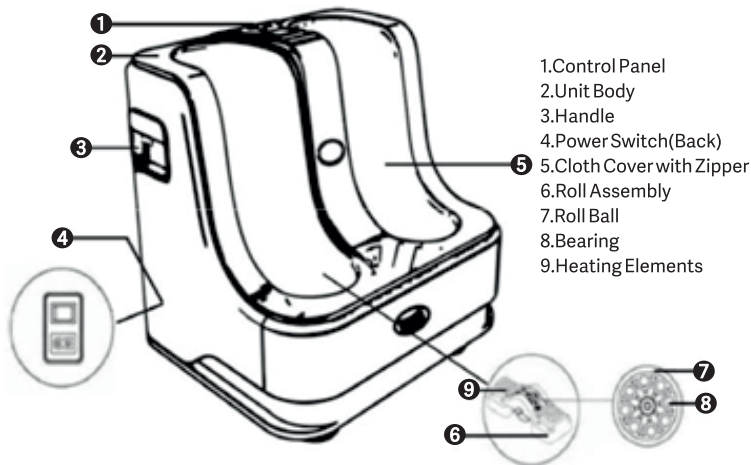

INTRODUCTION

Dr Physio Leg & Foot Massager – 1008 is intended to pamper your feet and legs in the most beneficial way. It is an efficient method to deliver Shiatsu massage on feet, calves, and legs to relieve pain and stress instantly. It has flexible kneading discs that develop a unique massaging experience to offer you a professional spa-like experience at home. It uses vibration and heat together to provide electronic stimulation on the necessary pressure points of feet and legs to unwind stress. The massager has a powerful copper motor to ensure superior performance and durability for a longer time.

NAME OF PARTS AND FUNCTION