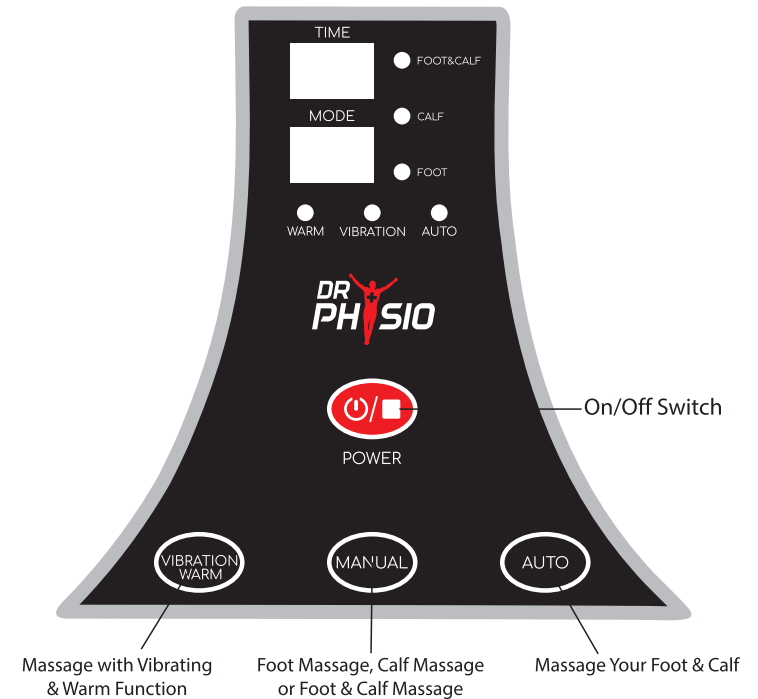

CONTROL PANEL