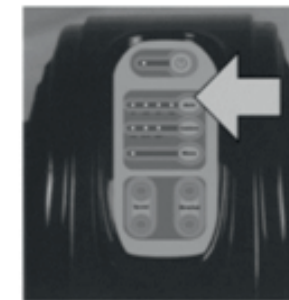

• PROCEDURES AND KEYNOTES •

Power Button

Press to power ON the massager

Automatic Program

Simply click the "Automatic Button" to choose programs, from P1 to P4 (P1, "P II", "P III", "P IV").
Beep sound prompts with every selection.