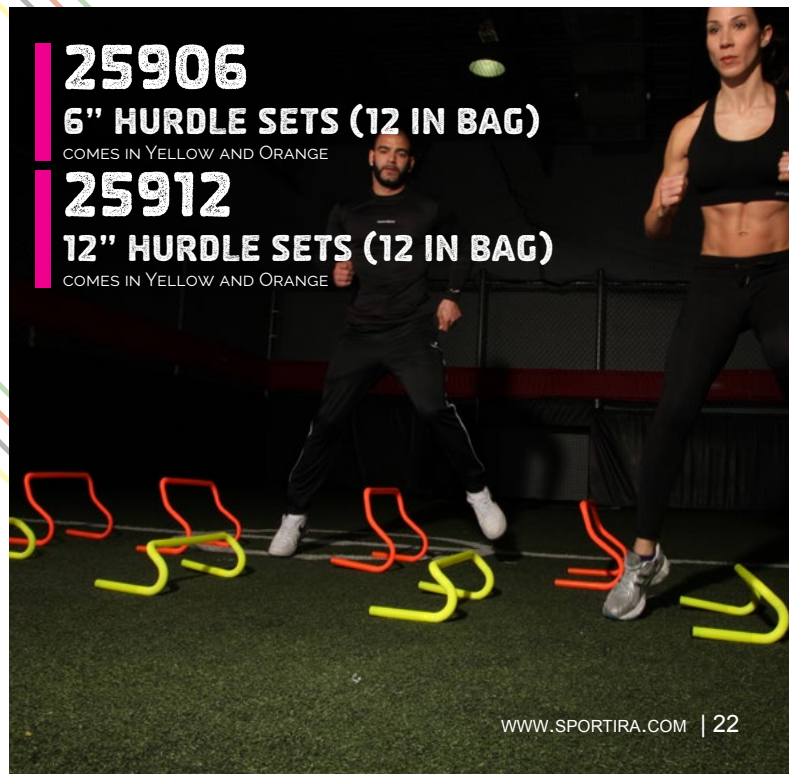

25906

6" HURDLE SETS (12 IN BAG)

COMES IN YELLOW AND ORANGE

25912

12" HURDLE SETS (12 IN BAG)

COMES IN YELLOW AND ORANGE