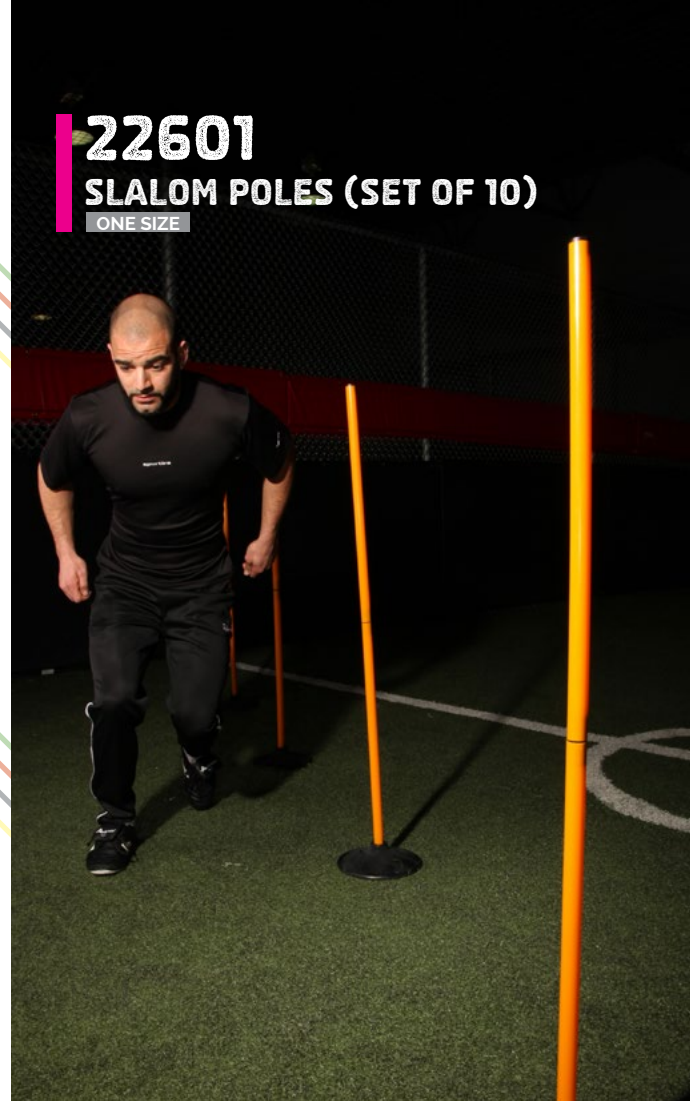

ONE SIZE

ACCESSORIES

EVERYTHING FOR TRAINING
VISIT WWW.SPORTIRA.COM FOR MORE...

26444

POP UP NET

L 72" x 48" x 48"

S 48" x 30" x 30"

25906