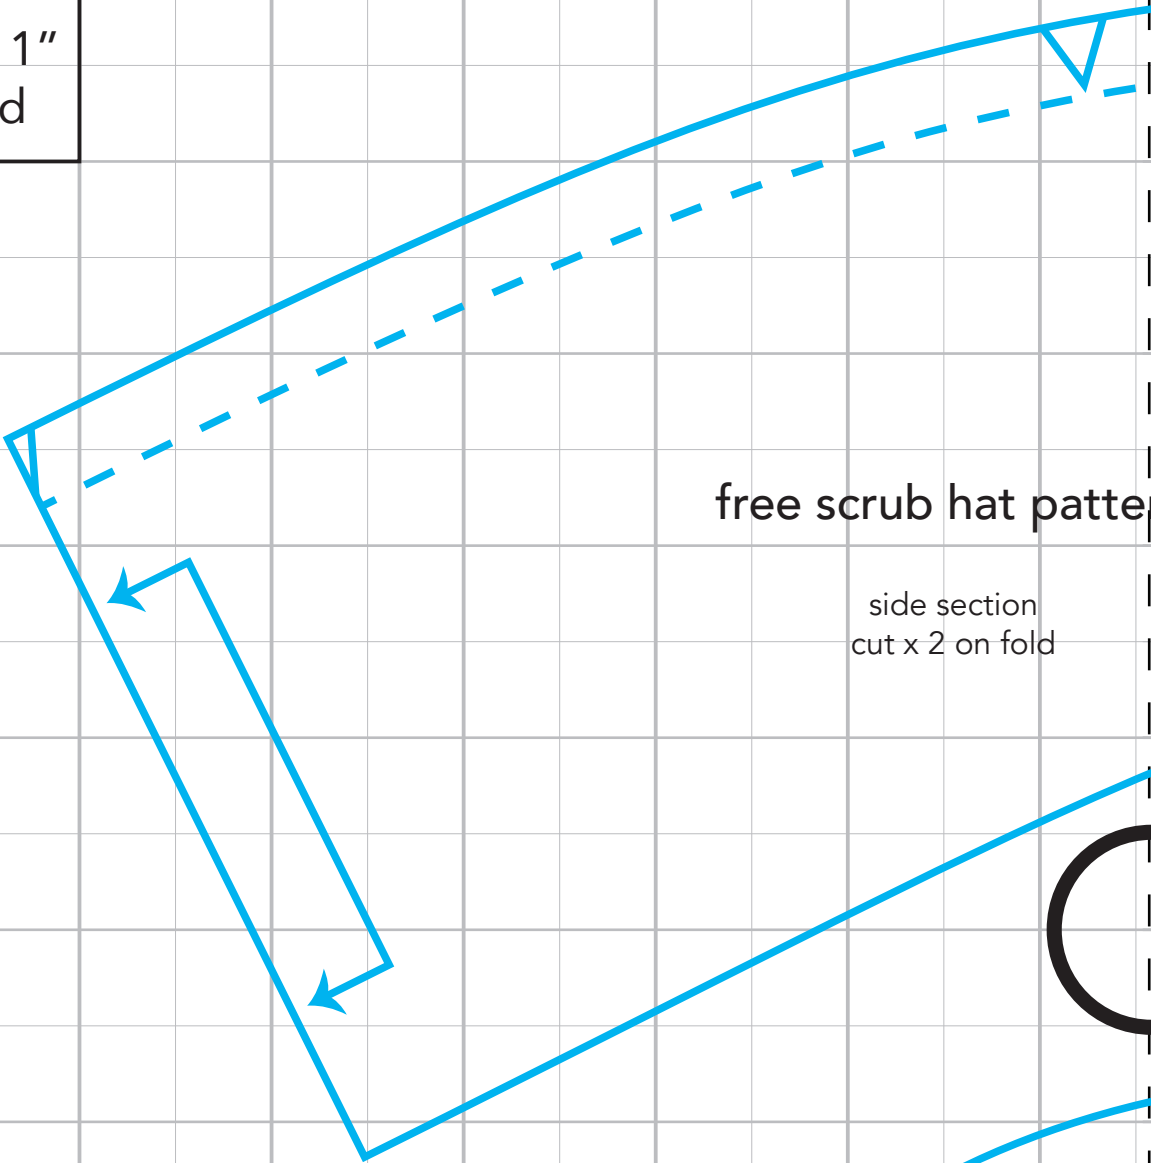

1cm x 1cm  
grid

*Dhurata Davies*  
patterns 

free scrub hat pattern

side section  
cut x 2 on fold

*Dhurata Davies*  
patterns ✂

free scrub hat pattern

top section  
cut x 2 on fold

1" x 1"  
grid

free scrub hat patte

side section  
cut x 2 on fold

rn

*Dhurata Davies*  
patterns

free scrub hat pattern

top section  
cut x 2 on fold