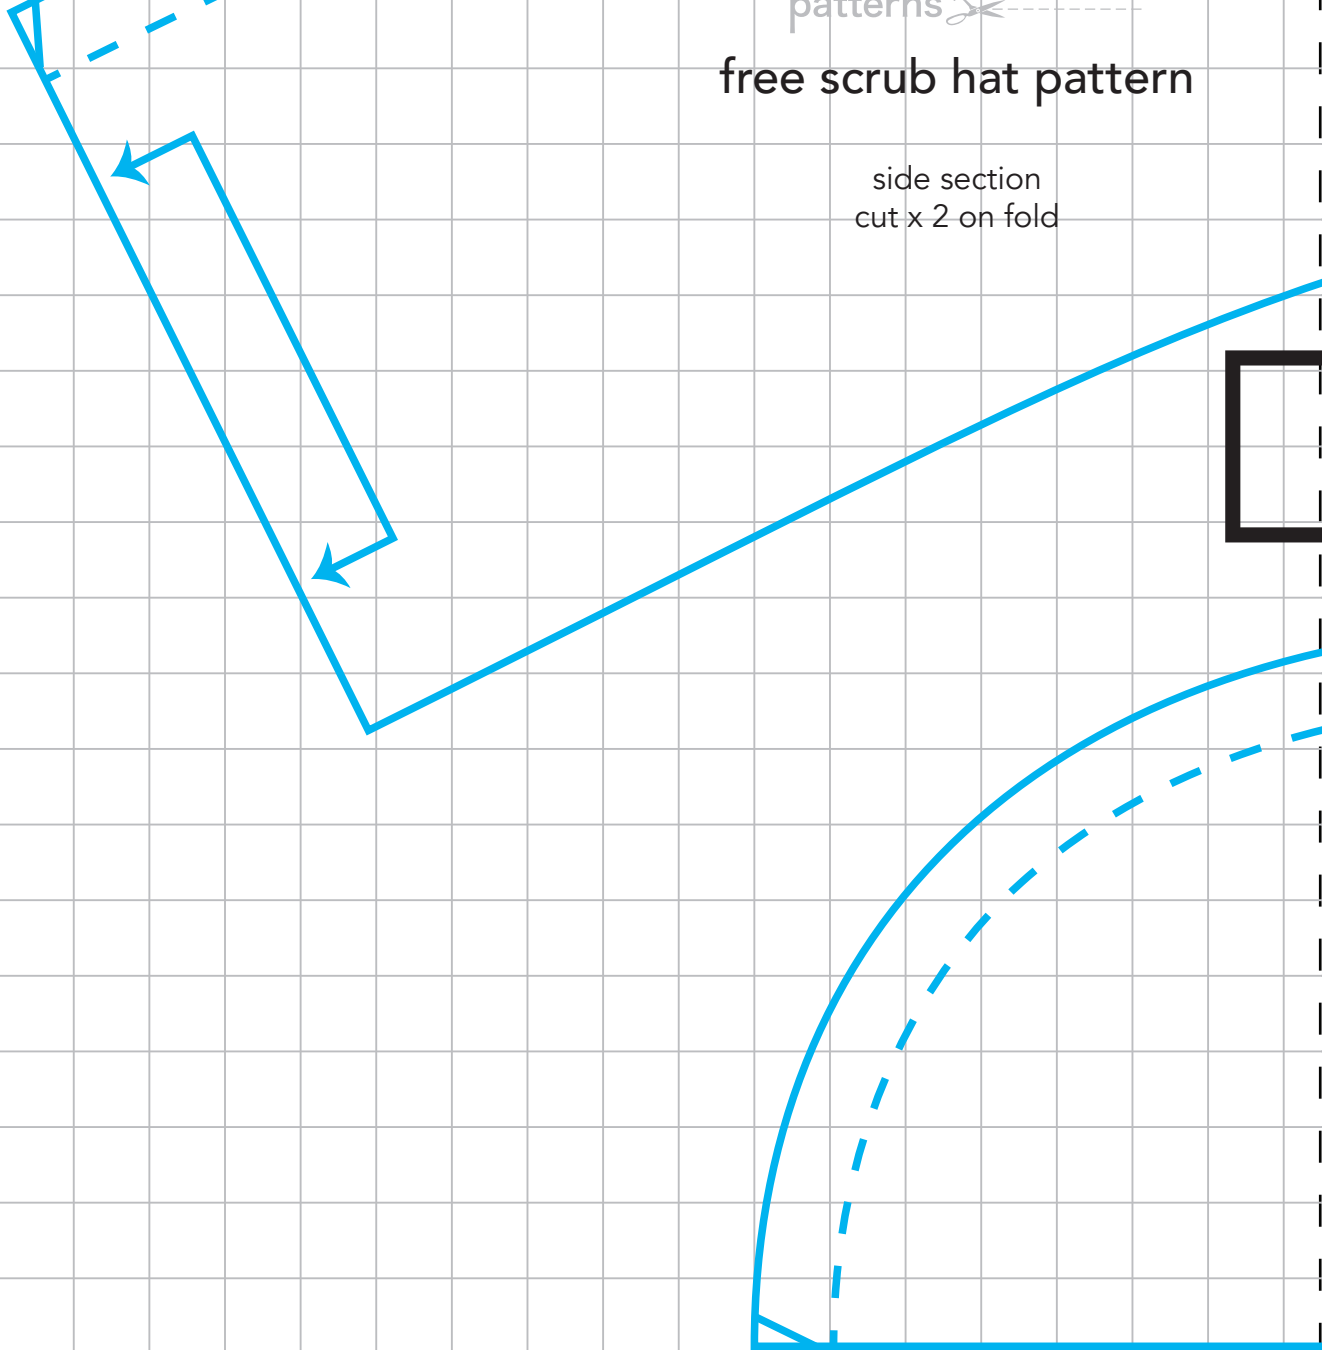

1cm x 1cm  
grid

*Dhurata Davies*  
patterns 

free scrub hat pattern

side section  
cut x 2 on fold

*Dhurata Davies*  
patterns ✂

free scrub hat pattern

top section  
cut x 2 on fold

1" x 1"  
grid

free scrub hat patte

side section  
cut x 2 on fold

rn

*Dhurata Davies*  
patterns

free scrub hat pattern

top section  
cut x 2 on fold