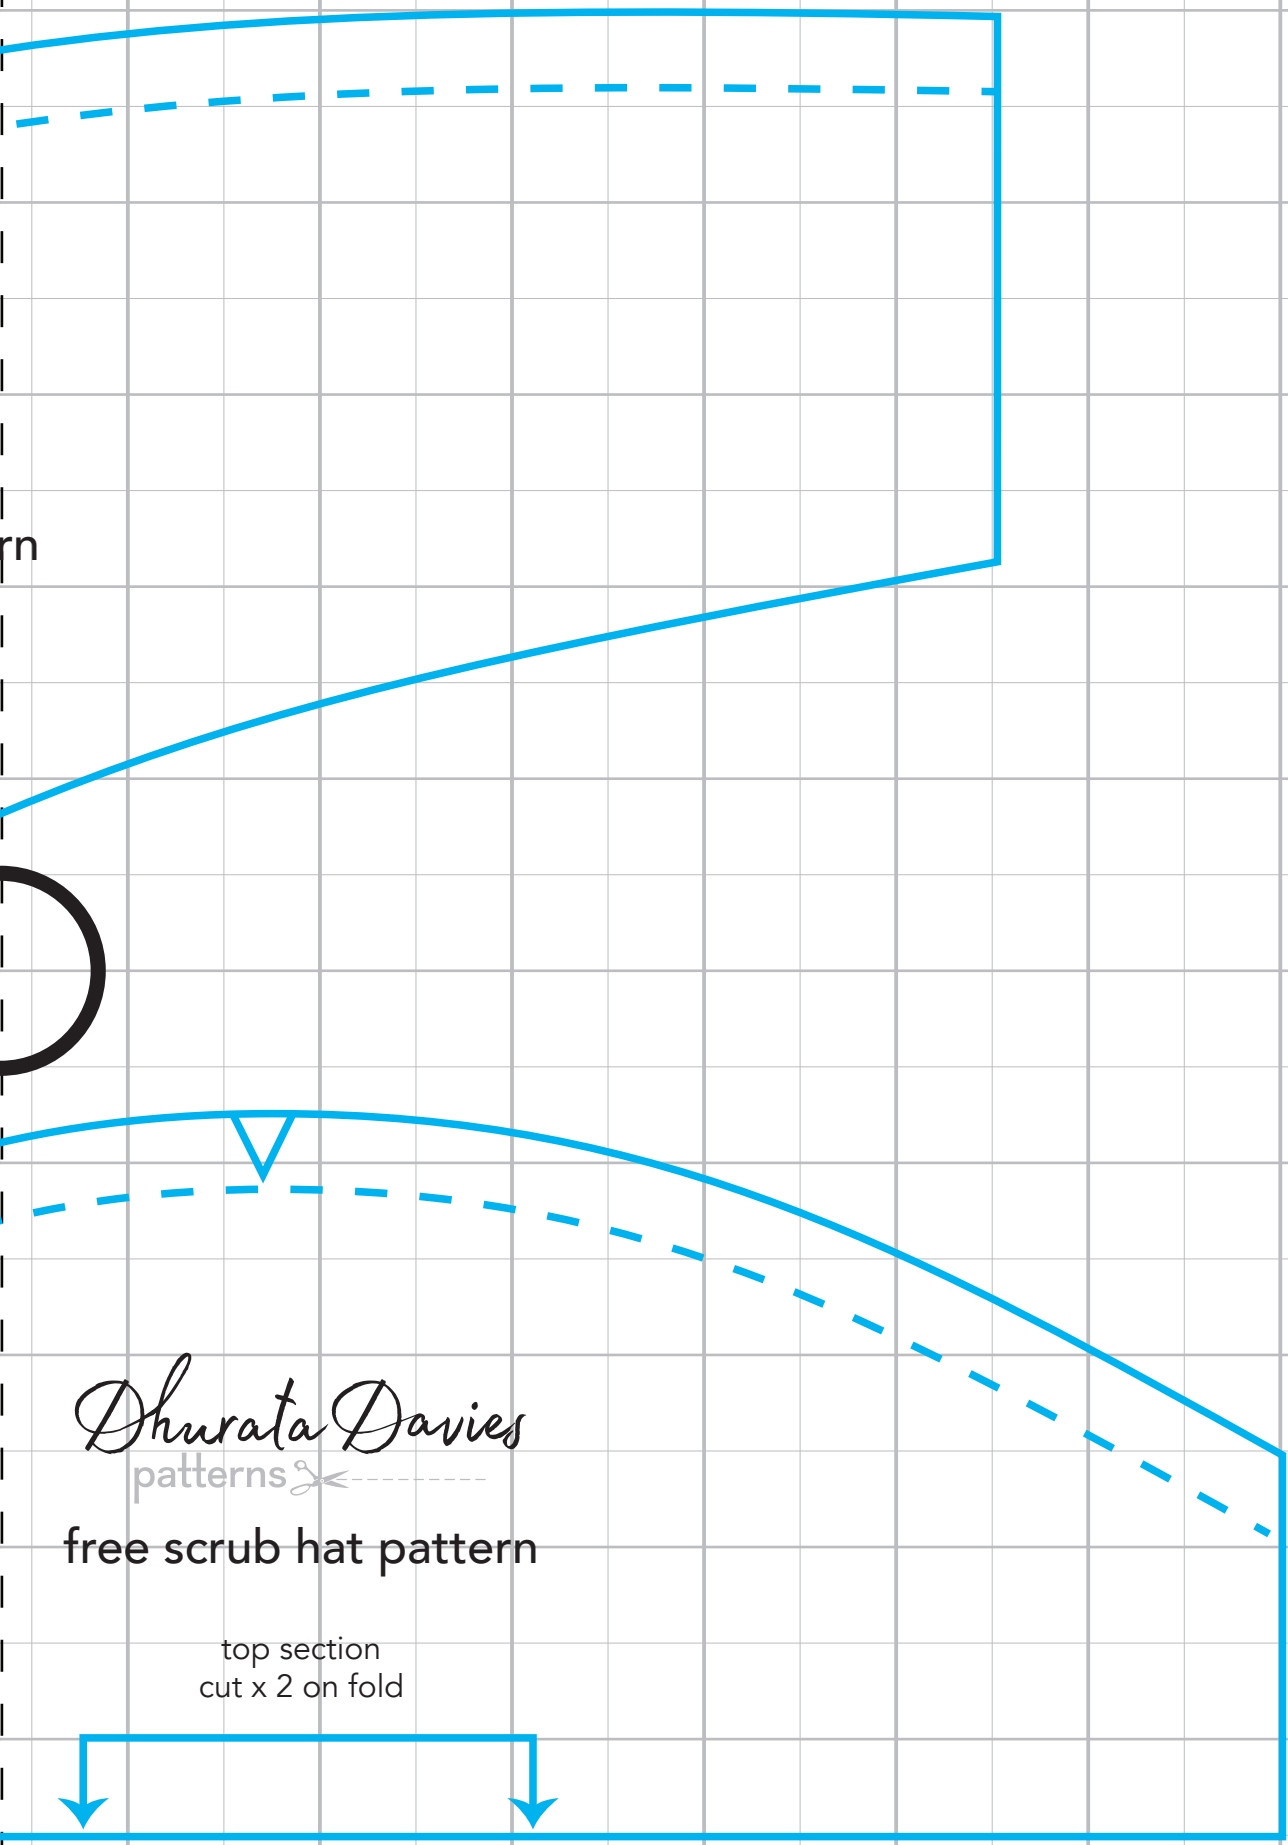

1cm x 1cm  
grid

*Dhurata Davies*  
patterns 

free scrub hat pattern

side section  
cut x 2 on fold

*Dhurata Davies*  
patterns ✂

free scrub hat pattern

top section  
cut x 2 on fold

1" x 1"  
grid

free scrub hat patte

side section  
cut x 2 on fold

rn

*Dhurata Davies*  
patterns

free scrub hat pattern

top section  
cut x 2 on fold