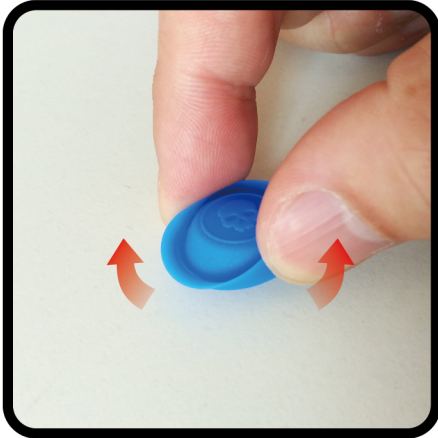

THUMB
GRIP
SET

INSTRUCTIONS

Step 1

Turn up the edge of the grip.

Step 2

Put the grip on the joystick, fall the edge of the grip.

Step 3

Rotate the grip until the edge wrap up the joystick.

Wrong

The grip does not wrap the joystick completely. The grip may go off easily while you playing games.

Correct

The grip wrap up the joystick completely.

Note:

If the grips become slippery, please clean them with medical alcohol or detergent.