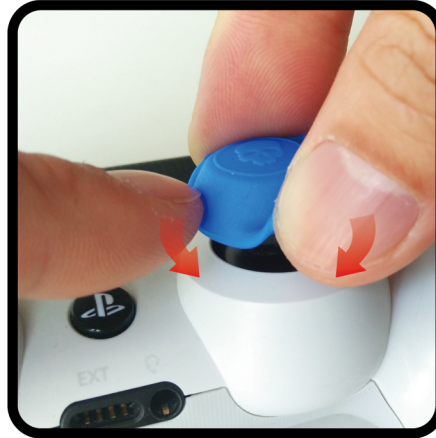

THUMB
GRIP
SET

INSTRUCTIONS

Step 1

Turn up the edge of the grip.

Step 2

Put the grip on the joystick, fall the edge of the grip.

Step 3

Rotate the grip until the edge wrap up the joystick.

Wrong

The grip does not wrap the joystick completely. The grip may go off easily while you playing games.

Correct

The grip wrap up the joystick completely.

Note:

If the grips become slippery, please clean them with medical alcohol or detergent.