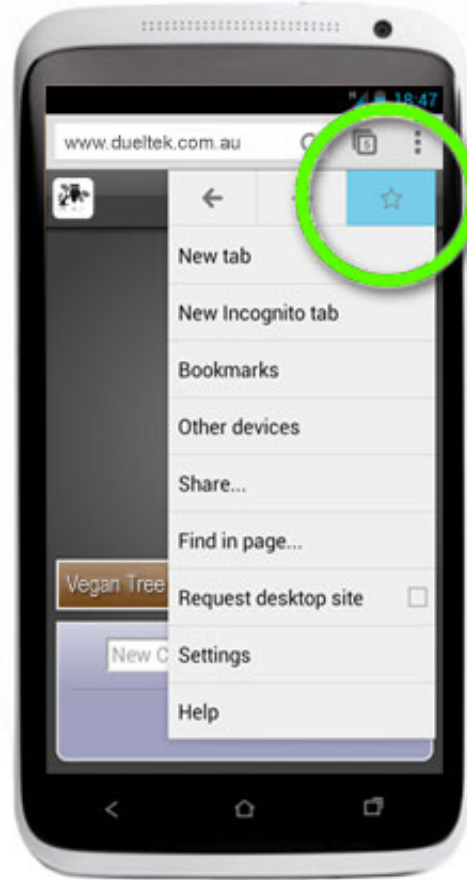

How to add a website icon to your Home screen:

1

Open www.vegantreeowl.com.au in your Android Browser, or Google Chrome.

2

Hit the menu button, and add the page to your bookmarks. In Chrome, just tap on the star & follow the prompt.

3

Open your bookmarks using the menu button & find the new bookmark. Press down and hold on the bookmark until you see an action menu. Select **Add to homescreen**.

4

Launch the website from your home screen by hitting the icon.