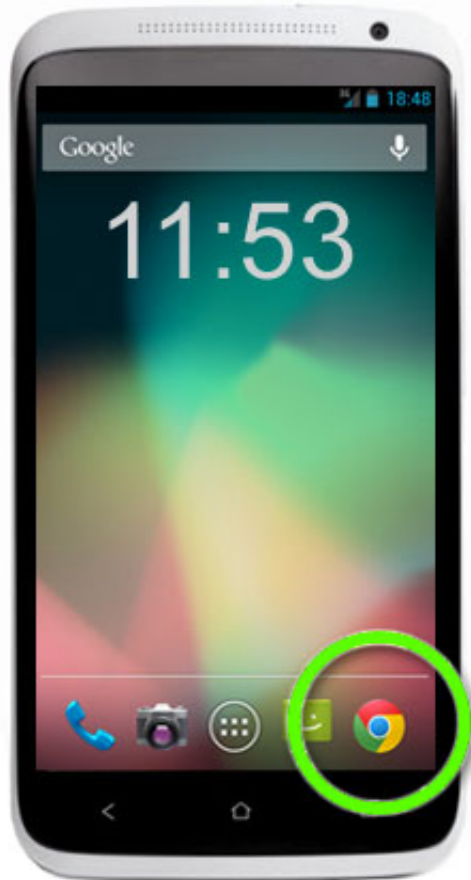

How to add a website icon to your Home screen:

1

Open www.vegantreeowl.com.au in your Android Browser, or Google Chrome.

2

Hit the menu button, and add the page to your bookmarks. In Chrome, just tap on the star & follow the prompt.

3

Open your bookmarks using the menu button & find the new bookmark. Press down and hold on the bookmark until you see an action menu. Select **Add to homescreen**.

4

Launch the website from your home screen by hitting the icon.