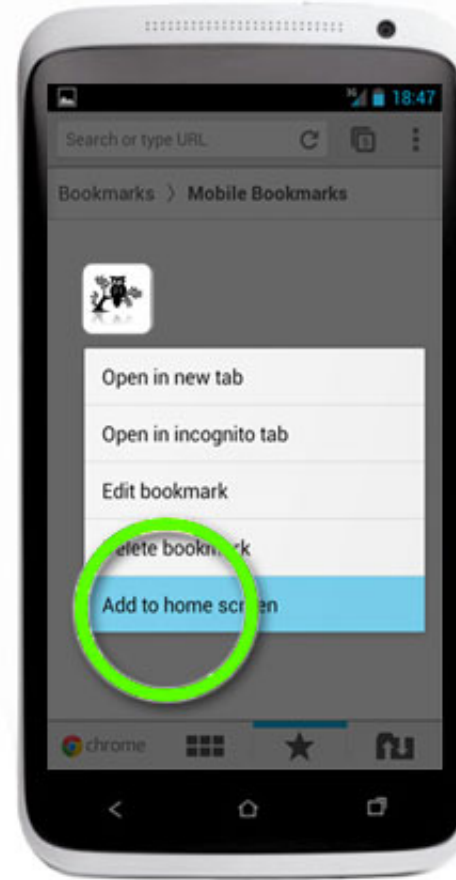

How to add a website icon to your Home screen:

1

Open www.vegantreeowl.com.au in your Android Browser, or Google Chrome.

2

Hit the menu button, and add the page to your bookmarks. In Chrome, just tap on the star & follow the prompt.

3

Open your bookmarks using the menu button & find the new bookmark. Press down and hold on the bookmark until you see an action menu. Select **Add to homescreen**.

4

Launch the website from your home screen by hitting the icon.