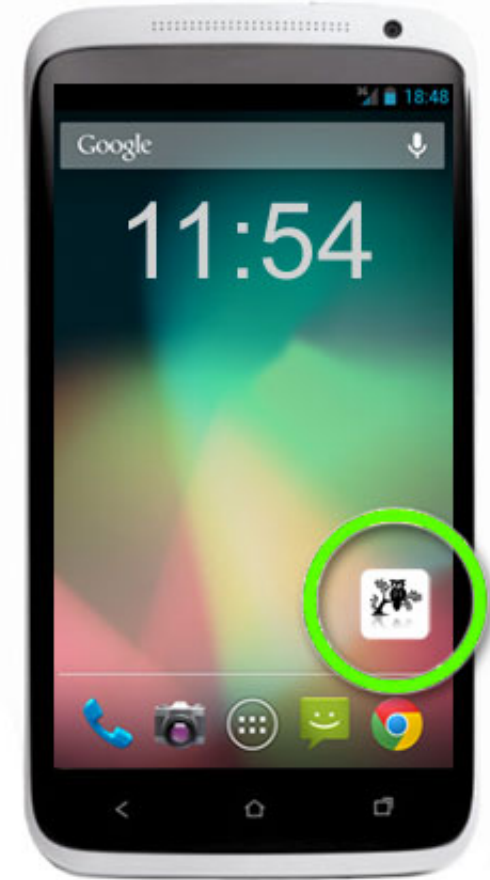

How to add a website icon to your Home screen:

1

Open www.vegantreeowl.com.au in your Android Browser, or Google Chrome.

2

Hit the menu button, and add the page to your bookmarks. In Chrome, just tap on the star & follow the prompt.

3

Open your bookmarks using the menu button & find the new bookmark. Press down and hold on the bookmark until you see an action menu. Select **Add to homescreen**.

4

Launch the website from your home screen by hitting the icon.