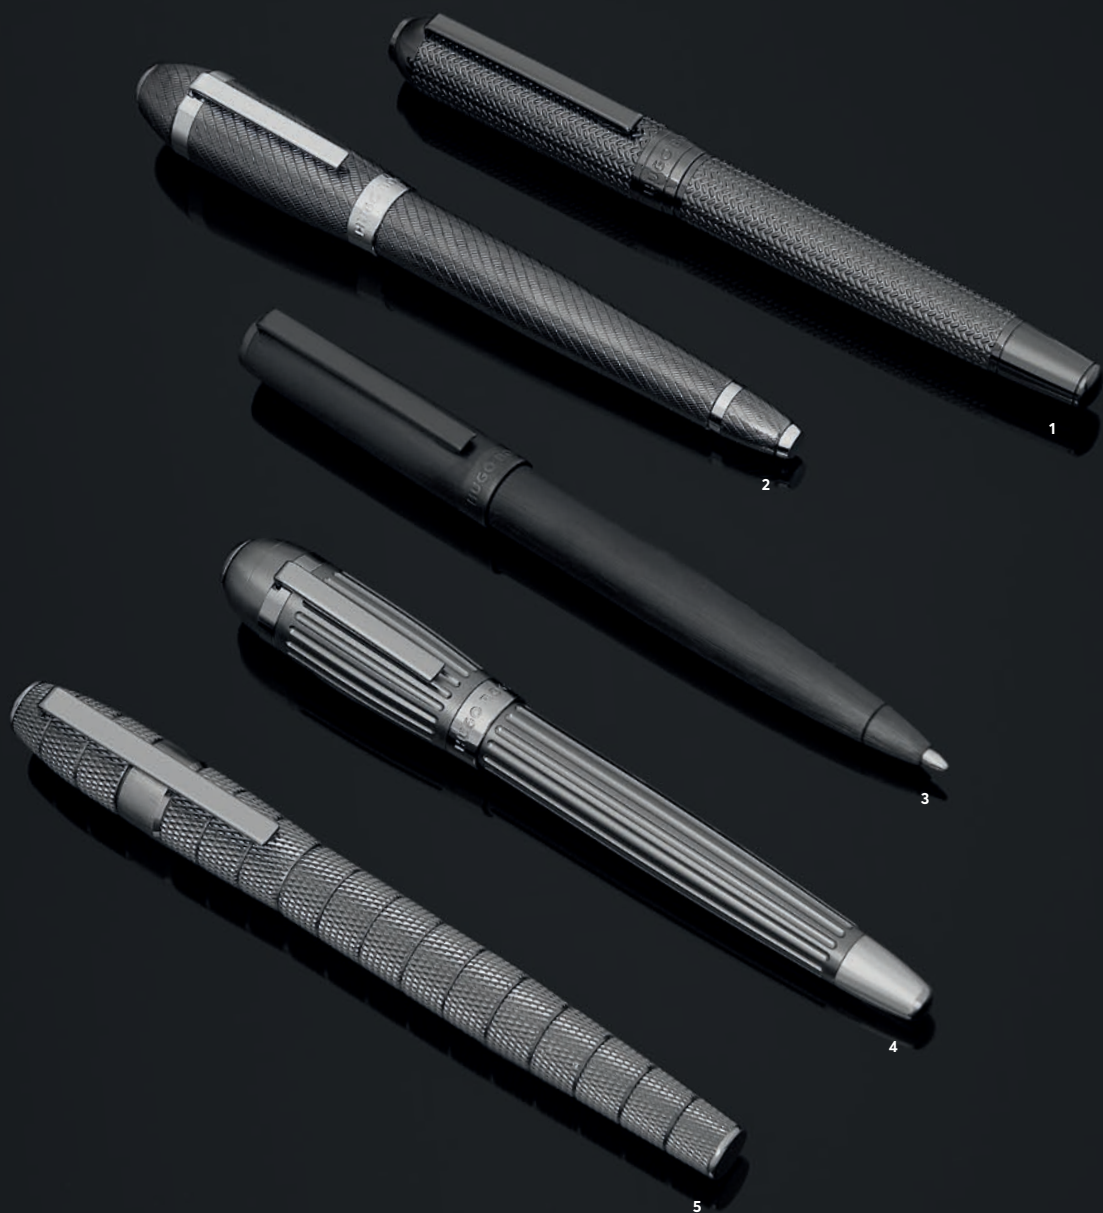

HUGO BOSS

1. Elemental Gun Fountain pen - HSI4652D
2. Arc Futurist Gun Fountain pen - HSW4452D
3. Gear Brushed Black Ballpoint pen - HSK4414A
4. Limited Edition Arc Fountain pen - HSF4782D
5. Quantum Gun Fountain pen - HSH4982D