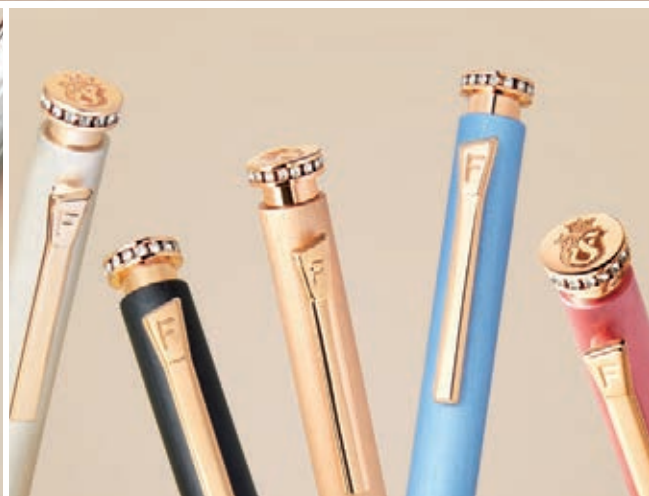

MADMOISELLE

«The 'Mademoiselle' writing instrument line, with its sleek silhouette, reflects an elegant femininity with refined elements, all while adhering to Festina's core design DNA for writing instruments: innovative textures, textured rings, and the iconic F clip. A new edition of this elegant silhouette is now offered, featuring monochromatic metals and beveled surfaces inspired by diamond cuts.»