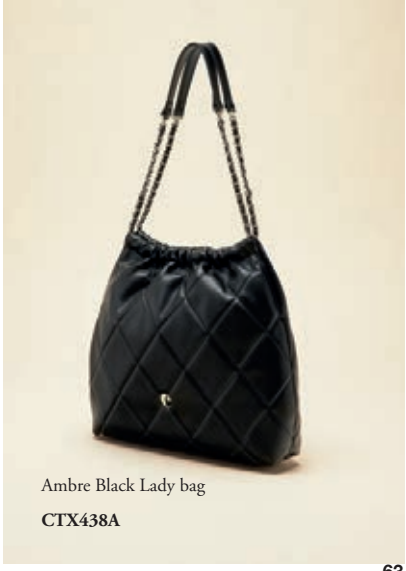

Ambre Black Lady bag
CTX438A