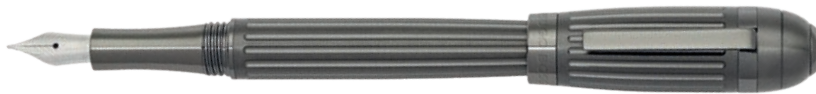

HSF4782D - Arc Post Modern Fountain pen