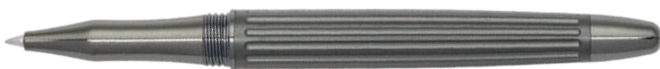

HSH4982D - Quantum Fountain pen gun

HSH4984D - Quantum Ballpoint pen gun

HSH4985D - Quantum Rollerball pen gun

HPPR498D - Set Quantum Fountain pen and Quantum Rollerball pen

The Quantum pen line is made of brass. Ballpoint pens and fountain pens are outfitted with blue ink refills as standard. Rollerball pens are outfitted with black ink refills as standard. Pens are delivered in a gift box.

HSF4782D - Arc Post Modern Fountain pen

HSF4784D - Arc Post Modern Ballpoint pen

HSF4785D - Arc Post Modern Rollerball pen

The Arc pen line is made of brass. Ballpoint pens and fountain pens are outfitted with blue ink refills as standard. Rollerball pens are outfitted with black ink refills as standard. Pens are delivered in a special edition gift box including a leather card holder.