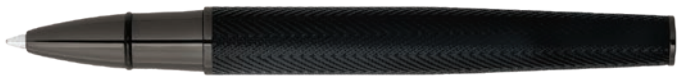

HSI1065D - Formation Herringbone Rollerball pen gun