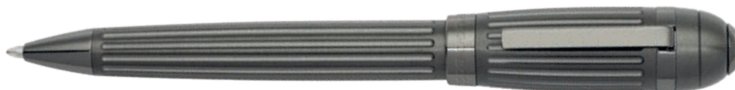

HSF4784D - Arc Post Modern Ballpoint pen