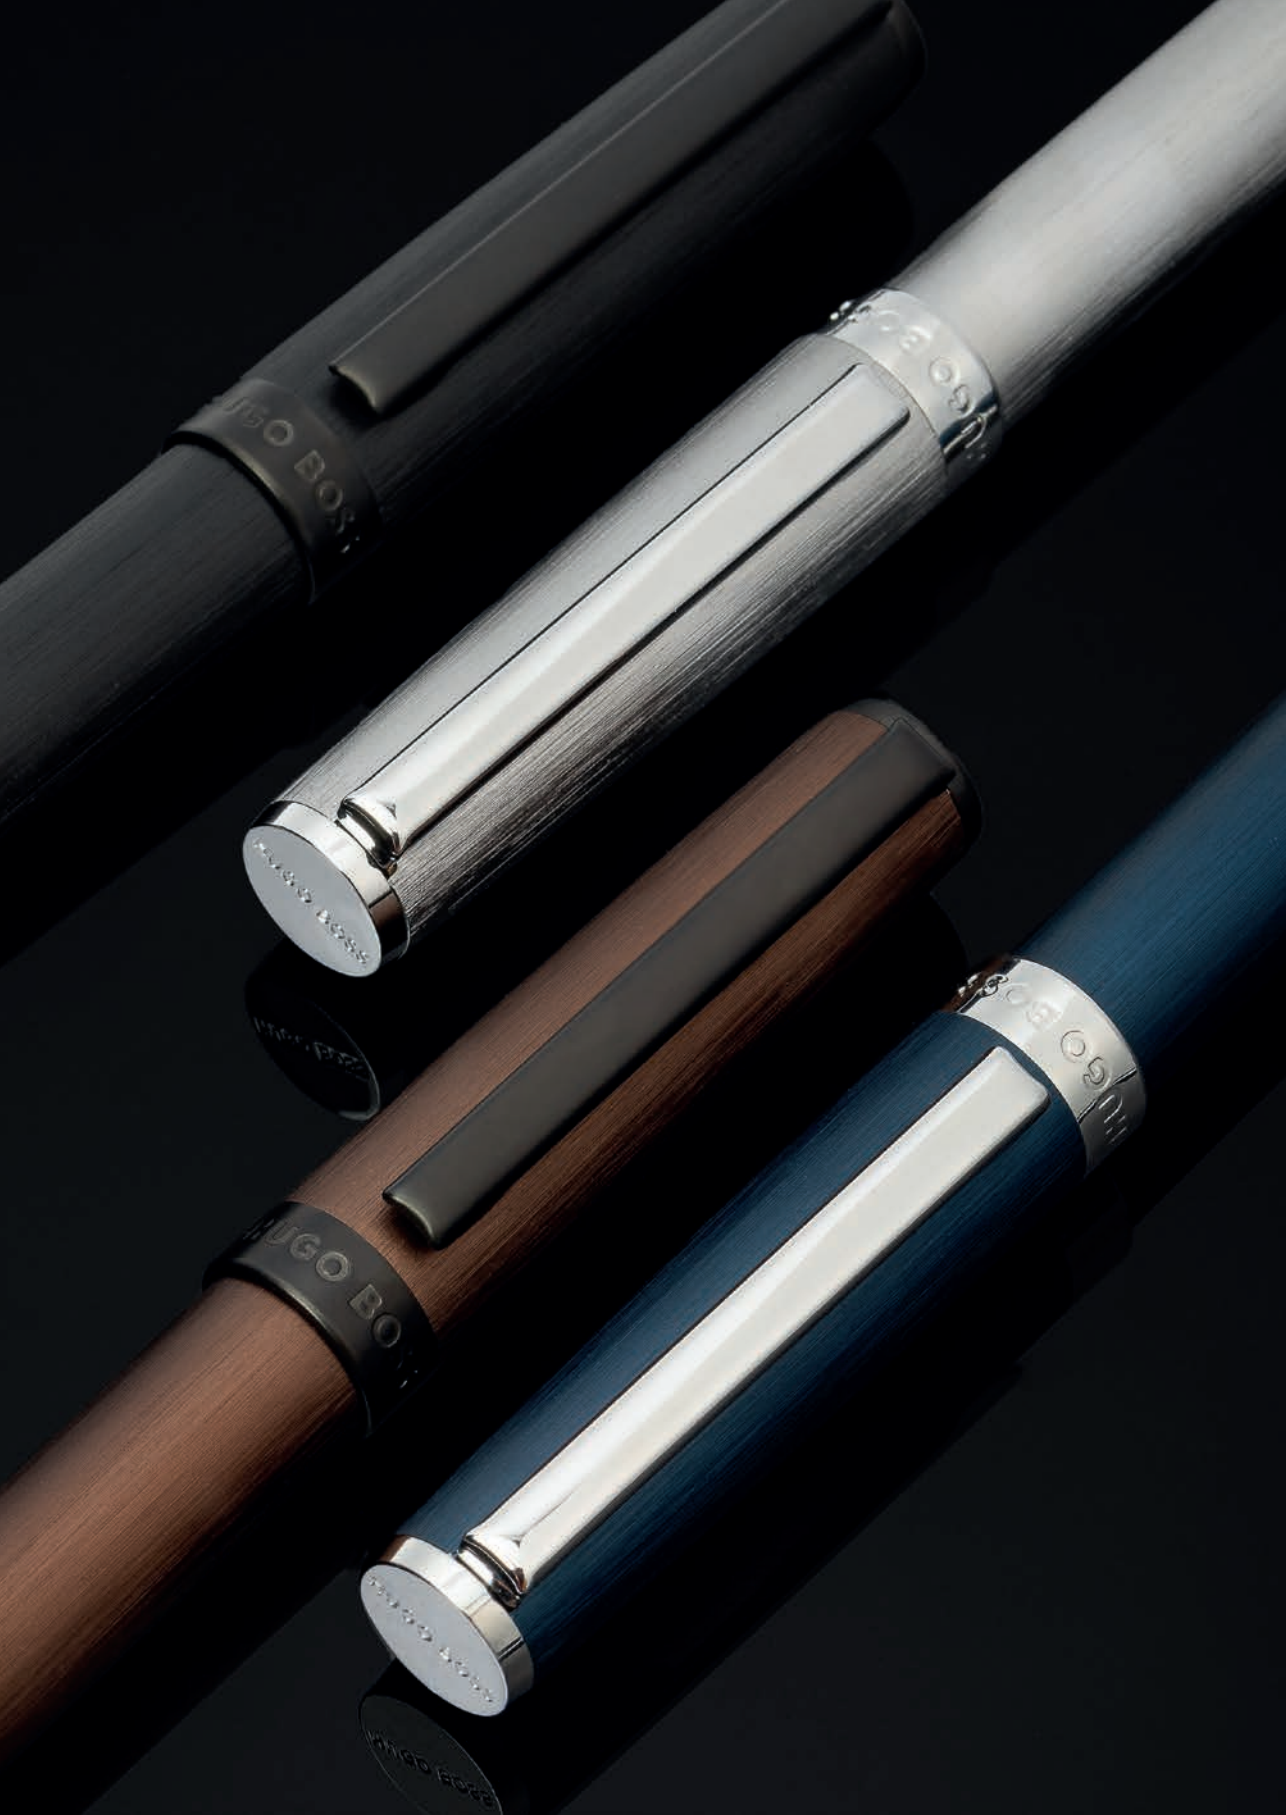

HSU4105X - Pure Iconic Rollerball pen camel

This pen line is made of brass. The lower barrel is wrapped in synthetic coated fabric (PU). Ballpoint pens and fountain pens are outfitted with blue ink refills as standard. Rollerball pens are outfitted with black ink refills as standard. Pens are delivered in a gift box.

HTA410X - Pure Iconic camel Conference Folder A4

HTM410X - Pure Iconic camel Conference Folder A5

HPAP410X - Set Pure Iconic Fountain pen and Pure Iconic Conference Folder A4

The Pure conference folders are made of synthetic coated fabric (PU). The paper refill contains 40 pages. Folders are delivered in a gift box.

# GEAR

Our iconic Gear silhouette returns with a timeless twist, featuring a simplified logo ring and crisp brushed aluminum surfaces. This new version of Gear already feels iconic, and is probably our most commercial offer. A sophisticated take on a minimalist design.

# CONTOUR

The Contour pen, with its dynamic and balanced frame, is adorned with a sophisticated brushed surface. This iconic version features black, white, and camel signature stripes on its midring, subtly mixed with dark chrome undertones.