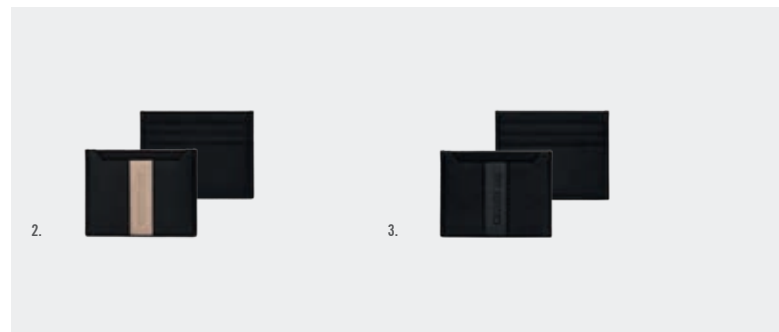

DELANO

SMALL LEATHER GOODS

The Delano small leather goods are made of genuine leather and are delivered in a luxurious CERRUTI 1881 gift box.

1. NPBC328X
SET DELANO CARD HOLDER & BLOCK BALLPOINT PEN
2. NLC406X
DELANO TAUPE & BLACK • CARD HOLDER
3. NLC406A
DELANO BLACK • CARD HOLDER
4. NLE406A
DELANO BLACK • FOLDING CARD HOLDER
5. NLW406A
DELANO BLACK • CARD WALLET
6. NLW406X
DELANO TAUPE & BLACK • CARD WALLET
7. NLP406X
DELANO TAUPE & BLACK • PASSPORT HOLDER