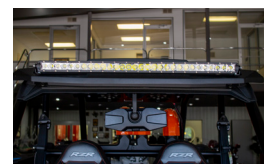

* Will fit as standalone on models equipped with Ride Command but does not integrate with Ride Command at this time.

** Excluding Turbo S, PRO XP, and 2021 Trail models.