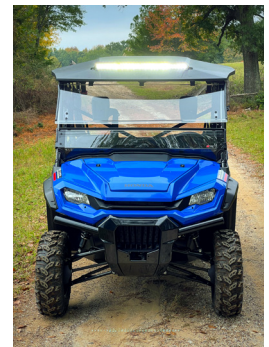

LIGHT FEATURES

Front 31" 150W sleek, high output single row LED spot/floodlight bar
Rear 11" 50W sleek, high output single row LED spot/floodlight bar
(4) RGB LED Interior lights
Phone app-controlled (iPhone® & Android® compatible)
Lights dance to the beat of your music
Backlit switches for light bars & interior lights for control at night