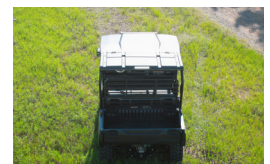

HOPPE

HOPPE AUDIO SHADE

STEREO TOP FOR KAWASAKI®
MULE PRO UTV MODELS

*Fitment: 2015-2022 MULE PRO-FXT, 2016-2021 MULE PRO-FX,
2016-2022 MULE PRO-DX, 2016-2022 MULE PRO-DXT*

KICKER®

MEDIA CONTROL CENTER

Kicker® KMC2 multimedia gauge-style marine receiver with Bluetooth®
AM/FM digital tuner (LED lights may cause signal interference when
activated with AM/FM tuner)
USB input & USB charging
AUX input (headphone jack)

SPEAKERS

Kicker® 6.5" PS-Series speakers (4- or 8-count)
Titanium tweeters
Neodymium magnets for high power with low weight
Lightweight, weather resistant polymer baskets
Waterproof suspension system
Tuned to sound great while driving/riding

SUBWOOFER (on applicable models)

Kicker® CompRT 10" 400 W, Dual voice coils (1- or 2-count, optional)
Ultra-thin design
Extra-large surround roll for deeper, smoother bass
Signature stitching on surround

AMPS

Kicker® PX-Series amplifiers
300 watt – 4 x 75 watt full-range amplifier standard
500 watt – mono subwoofer amplifier
Extremely small footprint
Minimal power draw
Weather resistant (IP66 rating)
Active crossover

AUDIO & BUILD FEATURES

DESIGN FEATURES

Fiberglass composite shell styled to match MULE PRO body lines
Infused resin process layered with directional fiber orientation
for ultimate rigidity and strength
Rigid design improves sound quality for the cleanest bass
and crystal-clear highs
Strengthened edges to protect from tree branch strikes
All cage clamp fasteners hidden on top side for smooth
yet aggressive design
Zipper pockets safely secure your phone on the most rugged trails
Hoppe liner coating for durable, all-weather protection

LIGHT FEATURES