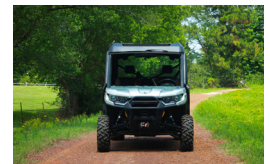

HOPPE

HOPPE AUDIO SHADE

STEREO TOP FOR CAN-AM® DEFENDER
& DEFENDER MAX UTV MODELS

*Fitment: 2016-2022 Single Row Defender and
2017-2022 Defender MAX (all versions)*

KICKER®

MEDIA CONTROL CENTER

Kicker® KMC2 multimedia gauge-style marine receiver with Bluetooth® AM/FM digital tuner (LED lights may cause signal interference when activated with AM/FM tuner)
USB input & USB charging
AUX input (headphone jack)

SPEAKERS

Kicker® 6.5" PS-Series speakers (4- or 8-count)
Titanium tweeters
Neodymium magnets for high power with low weight
Lightweight, weather resistant polymer baskets
Waterproof suspension system
Tuned to sound great while driving/riding

SUBWOOFER (on applicable models)

Kicker® CompRT 10" 400 W (1- or 2-count, optional)
Ultra-thin design
Extra-large surround roll for deeper, smoother bass
Signature stitching on surround

AMPS

Kicker® PX-Series amplifiers
300 watt – 4 x 75 watt full-range amplifier standard
500 watt – mono subwoofer amplifier
Extremely small footprint
Minimal power draw
Weather resistant (IP66 rating)
Active crossover

AUDIO & BUILD FEATURES

DESIGN FEATURES

Fiberglass composite shell styled to match Defender body lines
Infused resin process layered with directional fiber orientation for ultimate rigidity and strength
Rigid design improves sound quality for the cleanest bass and crystal-clear highs
Strengthened edges to protect from tree branch strikes
All cage clamp fasteners hidden on top side for smooth yet aggressive design
Zipper pockets safely secure your phone on the most rugged trails
Hoppe liner coating for durable, all-weather protection

LIGHT FEATURES