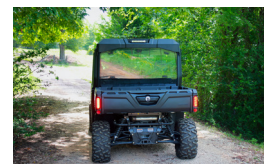

HOPPE

HOPPE AUDIO SHADE

STEREO TOP FOR CAN-AM® DEFENDER
& DEFENDER MAX UTV MODELS

*Fitment: 2016-2022 Single Row Defender and
2017-2022 Defender MAX (all versions)*

KICKER®

MEDIA CONTROL CENTER

Kicker® KMC2 multimedia gauge-style marine receiver with Bluetooth® AM/FM digital tuner (LED lights may cause signal interference when activated with AM/FM tuner)
USB input & USB charging
AUX input (headphone jack)

SPEAKERS

Kicker® 6.5" PS-Series speakers (4- or 8-count)
Titanium tweeters
Neodymium magnets for high power with low weight
Lightweight, weather resistant polymer baskets
Waterproof suspension system
Tuned to sound great while driving/riding

SUBWOOFER (on applicable models)

Kicker® CompRT 10" 400 W (1- or 2-count, optional)
Ultra-thin design
Extra-large surround roll for deeper, smoother bass
Signature stitching on surround

AMPS

Kicker® PX-Series amplifiers
300 watt – 4 x 75 watt full-range amplifier standard
500 watt – mono subwoofer amplifier
Extremely small footprint
Minimal power draw
Weather resistant (IP66 rating)
Active crossover

AUDIO & BUILD FEATURES

DESIGN FEATURES

Fiberglass composite shell styled to match Defender body lines
Infused resin process layered with directional fiber orientation for ultimate rigidity and strength
Rigid design improves sound quality for the cleanest bass and crystal-clear highs
Strengthened edges to protect from tree branch strikes
All cage clamp fasteners hidden on top side for smooth yet aggressive design
Zipper pockets safely secure your phone on the most rugged trails
Hoppe liner coating for durable, all-weather protection

LIGHT FEATURES