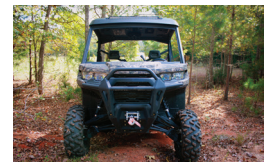

HOPPE

HOPPE AUDIO SHADE

STEREO TOP FOR CAN-AM® DEFENDER
& DEFENDER MAX UTV MODELS

*Fitment: 2016-2022 Single Row Defender and
2017-2022 Defender MAX (all versions)*

KICKER®

MEDIA CONTROL CENTER

Kicker® KMC2 multimedia gauge-style marine receiver with Bluetooth® AM/FM digital tuner (LED lights may cause signal interference when activated with AM/FM tuner)
USB input & USB charging
AUX input (headphone jack)

SPEAKERS

Kicker® 6.5" PS-Series speakers (4- or 8-count)
Titanium tweeters
Neodymium magnets for high power with low weight
Lightweight, weather resistant polymer baskets
Waterproof suspension system
Tuned to sound great while driving/riding

SUBWOOFER (on applicable models)

Kicker® CompRT 10" 400 W (1- or 2-count, optional)
Ultra-thin design
Extra-large surround roll for deeper, smoother bass
Signature stitching on surround

AMPS

Kicker® PX-Series amplifiers
300 watt – 4 x 75 watt full-range amplifier standard
500 watt – mono subwoofer amplifier
Extremely small footprint
Minimal power draw
Weather resistant (IP66 rating)
Active crossover

AUDIO & BUILD FEATURES

DESIGN FEATURES

Fiberglass composite shell styled to match Defender body lines
Infused resin process layered with directional fiber orientation for ultimate rigidity and strength
Rigid design improves sound quality for the cleanest bass and crystal-clear highs
Strengthened edges to protect from tree branch strikes
All cage clamp fasteners hidden on top side for smooth yet aggressive design
Zipper pockets safely secure your phone on the most rugged trails
Hoppe liner coating for durable, all-weather protection

LIGHT FEATURES