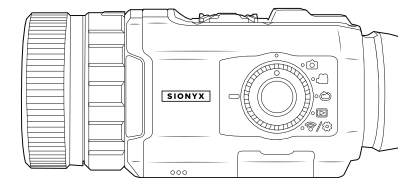

AURORA PRO EXPLORER KIT

- Aurora PRO color digital night vision camera
- Hardshell waterproof case
- 940nm IR Illuminator
- 2 camera batteries and external battery charger for Aurora
- Rechargeable batteries and external battery charge for illuminator
- 32 GB microSD card
- USB charge/data cable
- Illuminator rail mount

RAM® CAMERA MOUNT SYSTEM

- Tough-Ball™ with 1/4"-20 x .25" threaded stud
- 3" double socket arm
- Strap hose clamp ball base

RAM® TABLET MOUNT SYSTEM

- Round screw base with ball
- 3" double socket arm
- X-Grip® universal holder for 7"-8" tablets with ball