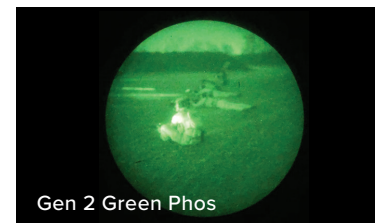

This IR torch is tuned specifically for SIONYX sensors to provide the perfect balance of color and brightness through our cameras while remaining invisible to the human eye. In the darkest conditions, the IR torch brightly illuminates your view so can identify targets out to 150 meters and recognize those well beyond. Mount the torch in multiple ways (including directly to Aurora cameras) for the flexibility you need in the field.

VERSATILE

IP67 rated, submersible to 3 ft for 30 minutes. You can safely use the Aurora Black in inclement weather conditions.

CAPABLE

2 MLX NEAR-MOONLESS STARLIGHT allows you to see well beyond human eyesight & pick up a man-sized target at 150 meters.

OPERATION

WI-FI ENABLED	YES
BATTERY LIFE	2 HOURS
LENS	16 MM F/1.4
FRAME RATE	60 HZ
VIDEO	720P .MOV

GREEN PHOS VS AURORA BLACK

SIONYX.COM | info@sionyx.com | (978) 922-0684
100 Cummings Center | Suite 303B | Beverly, MA 01915 | USA