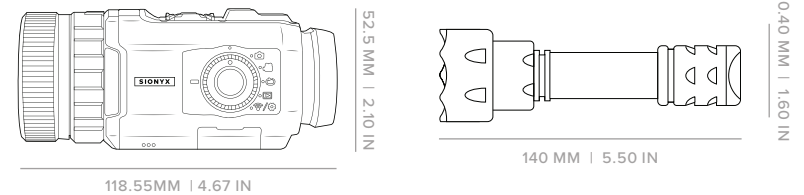

SYSTEM

MAN-SIZED TARGET (AT 1/4 MOON)	150 M
NIGHT VISION CAPABILITIES	<2 MLX NEAR-MOONLESS STARLIGHT
DIGITAL MAGNIFICATION	1X - 3X
DIOPTER ADJUSTMENT	-4 TO +4
FOCUS RANGE	.3M TO INFINITY
MICRO OLED	1024 X 768
EYE RELIEF	7.5 MM - 20 MM
WEIGHT	274 G
VISIBLE SPECTRUM	400 - 1100 NM

FEATURES

ACCELEROMETER
940 NM IR ILLUMINATOR + RAIL MOUNT
USB CHARGER

OTHER

STORAGE CAPACITY	32 GB
MICRO SD INCLUDED	32 GB
CAMERA BATTERIES INCLUDED	2
USB CABLE INCLUDED	1
WARRANTY	2 YEARS
HARDSHELL CASE	1
ILLUMINATOR BATTERIES INCLUDED	2

All product, product specification, and data are subject to change without notice to improve reliability, function, design, or otherwise. Visit SIONYX.COM for up-to-date documentation.

ENVIRONMENTAL

INGRESS PROTECTION	IP67 WATER/DUST RESISTANT
IMPACT RESISTANCE	1 M ON CONCRETE
TEMPERATURE RANGE	-20°C TO +50°C

OPERATION

WI-FI ENABLED	YES
BATTERY LIFE	2 HOURS
LENS	16 MM F/1.4
FRAME RATE	60 HZ
VIDEO	720P .MOV