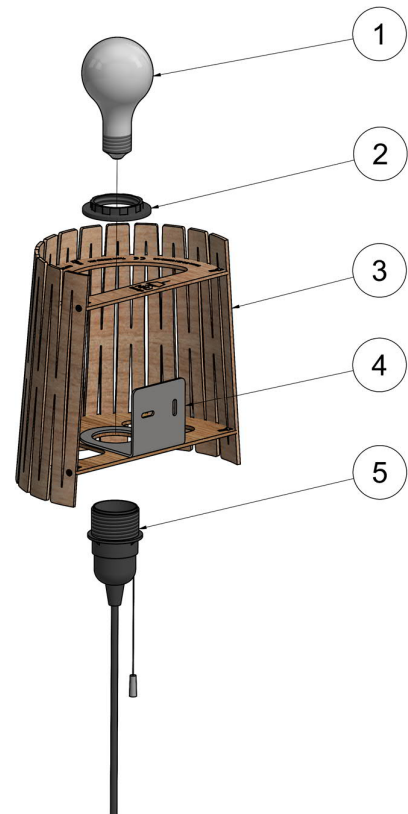

Assembly instructions:

- Screw the bracket (4) on the wall with the screws provided.
- Mount the socket 5 together with the lamp shade (3) into the bracket (4).
- Twist the nut (2) on the socket down against the bracket. The nut should be tightened manually.
- Twist the light bulb (1) into the socket (6).

General safety instructions

a) This product must only be used for the specified purpose. b) This product must not be covered by objects. c) If this product is passed on to third parties, these operating instructions must also be given. d) In case of damage to this product, particularly in case of damage to the cable or the fitting, this product must immediately be turned off. e) Safety class II ☐ This product is double insulated and does not have to be connected to an earthed socket. h) Do not connect this product to a power supply when it is still in the package. k) Never use this product in a room in which there is a danger of explosion or near flammable substances or gasses. n) This product is flexible; you must not pull on the cable or allow the cable to become kinked. o) Keep this product away from sharp edges, oils and heat. p) Keep this product out of the reach of children. q) IP 20. This product is intended for use in dry spaces indoors; r) If the external flexible cable or cord of this luminaire is damaged, it shall exclusively be replaced by the manufacturer or his service agent or a similar qualified person in order to avoid a hazard.

6 mm	6 mm	4.0 x 30	
	2 x	2 x