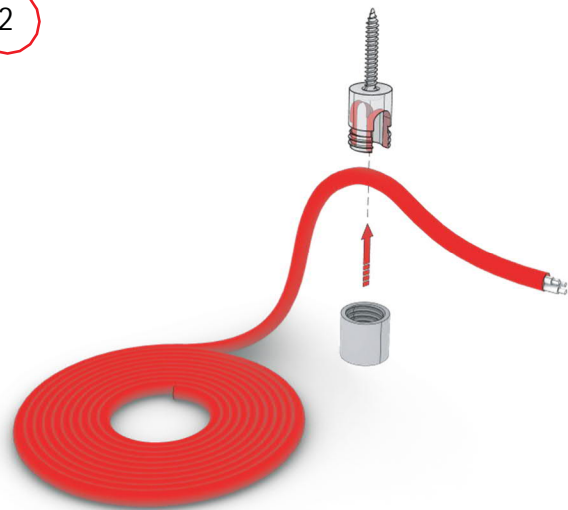

## Size and weight

Material: Aluminum  
Net weight: 49 gram  
Diameter: 15 mm  
Height: 25 mm

## Mounting

1

2

3

4