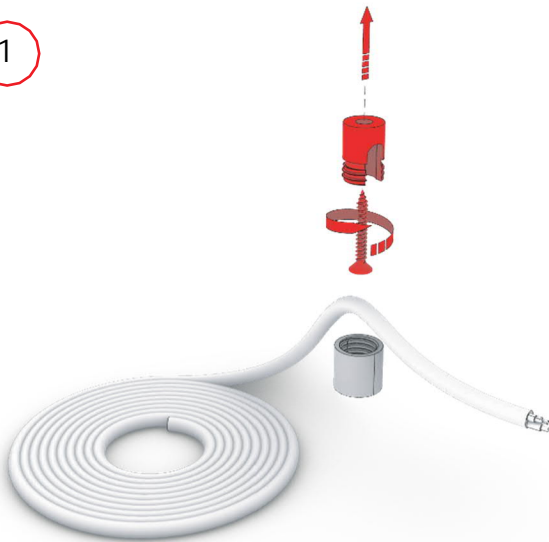

Calex Cable holder

Product-id

Black: 940090
White: 940092

Size and weight

Material: Aluminum
Net weight: 49 gram
Diameter: 15 mm
Height: 25 mm

Mounting

1

2

3

4