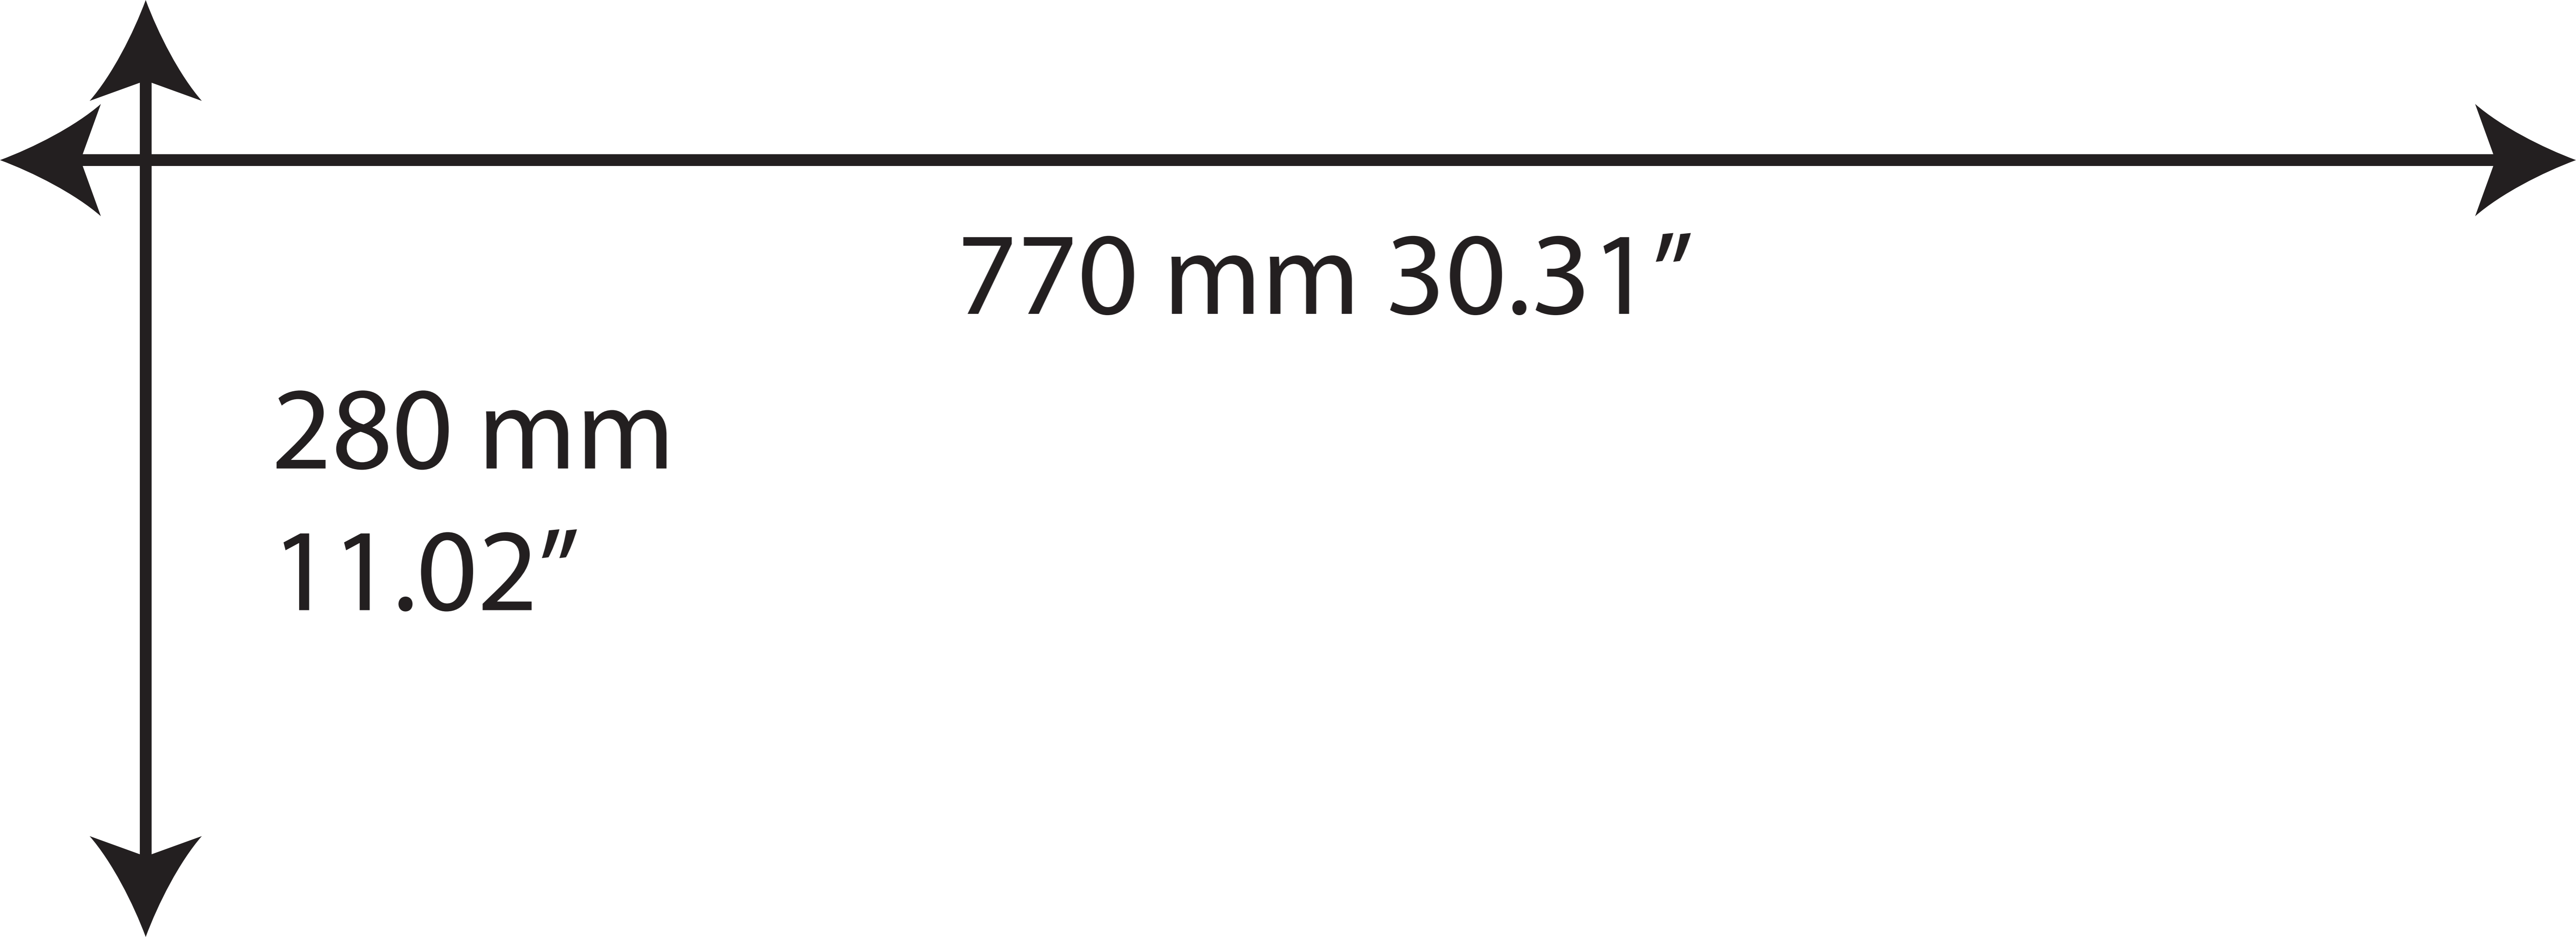

850 mm
33.46"

Side Panel

408 mm 16.06"

Safe Area: 770mm x 780 mm
30.31" x 30.71"

830 mm 32.68"

Side Panel

408 mm 16.06"

770 mm 30.31"

All files should be **high resolution**. Files should have a minimum resolution of 150dpi when at **FULL** size.

Please keep all important elements(logos, text, pictures) within the grey area.

Have the background colour or image run the full length of file. DO NOT leave white space inside margins-It may show when poster is upright into stand.