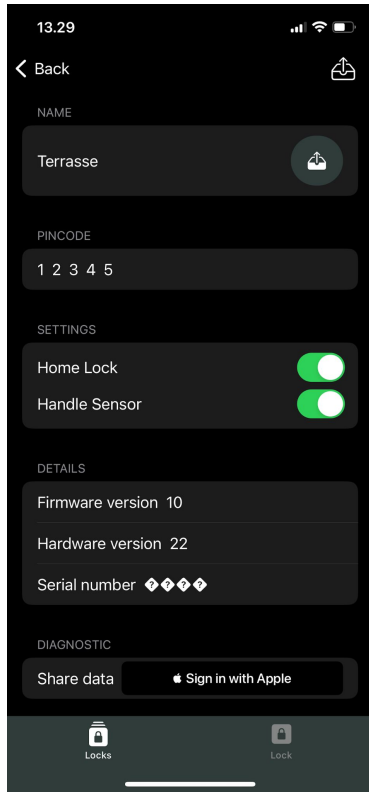

Quick guide Secuyou Smart Lock App

firmware update

change name /
press safe

If Home Lock is off
the lock will stay in
the selected
position when the
smartphone is
disconnected (no
autolock)

send data here

Admin lock