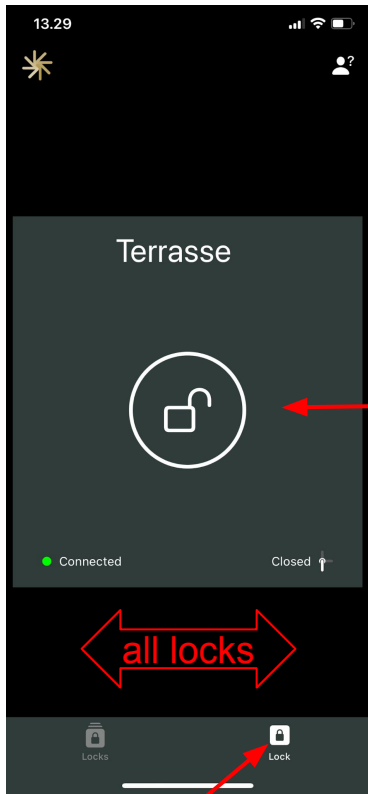

# Quick guide Secuyou Smart Lock App

support →

lock and unlock →

all locks

if more locks you can  
swipe here →

Frontpage (Lock)

shop →

add lock →

press anywhere for  
admin →

swipe left to delete

Overview (Locks)