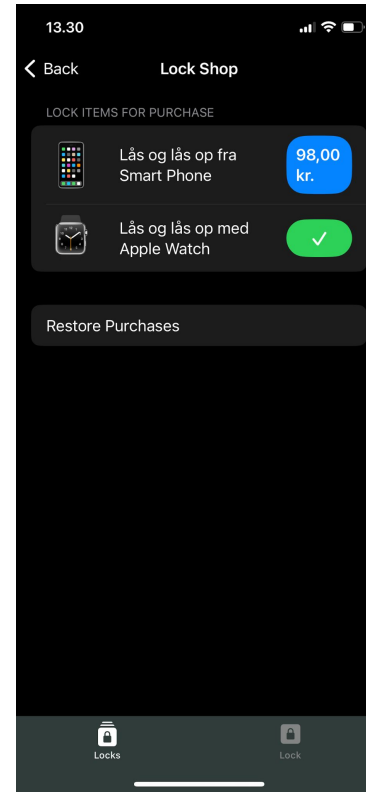

purchase / for
security locks and
iPhone watch

Shop