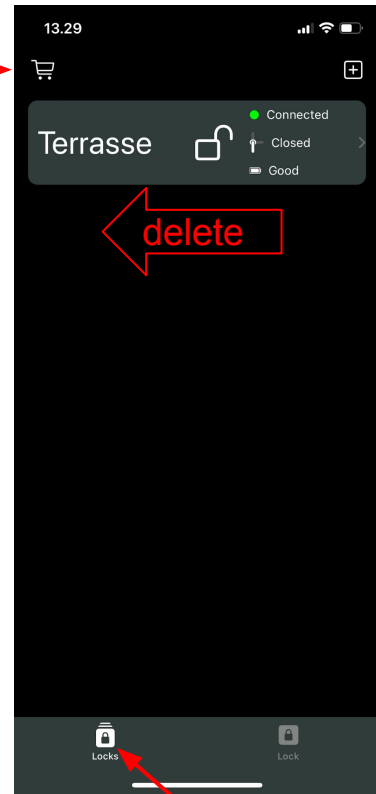

# Quick guide Secuyou Smart Lock App

support →

lock and unlock →

all locks

if more locks you can  
swipe here →

Frontpage (Lock)

shop →

add lock →

press anywhere for  
admin →

swipe left to delete

Overview (Locks)