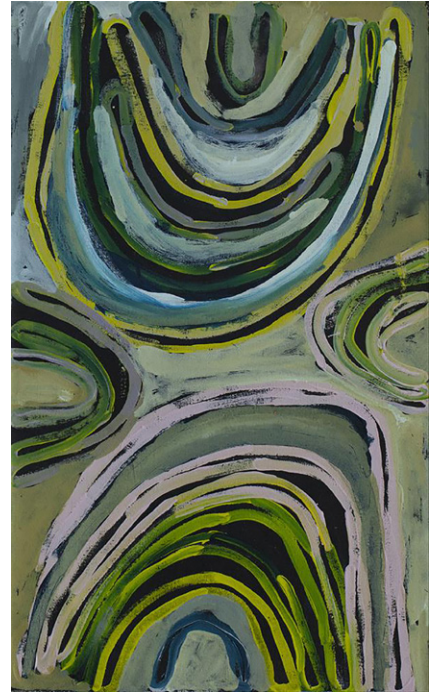

Size: 91cm x 61cm

Medium: Acrylic on canvas

Price: \$1,710.00

Corban Clause Williams

Kaalpa

Cat No: MART21-362

Size: 91cm x 61cm

Medium: Acrylic on canvas

Price: \$2,020.00

Judith Anya Samson

Rabbit Proof Fence

Cat No: MART21-200

Size: 91cm x 61cm

Medium: Acrylic on canvas

Price: \$1,710.00

Judith Anya Samson

Tuwa in Puntawarri

Cat No: MART21-177

Size: 76cm x 46cm

Medium: Acrylic on canvas

Price: \$1,080.00

Corban Clause Williams

Kaalpa

Cat No: MART21-154