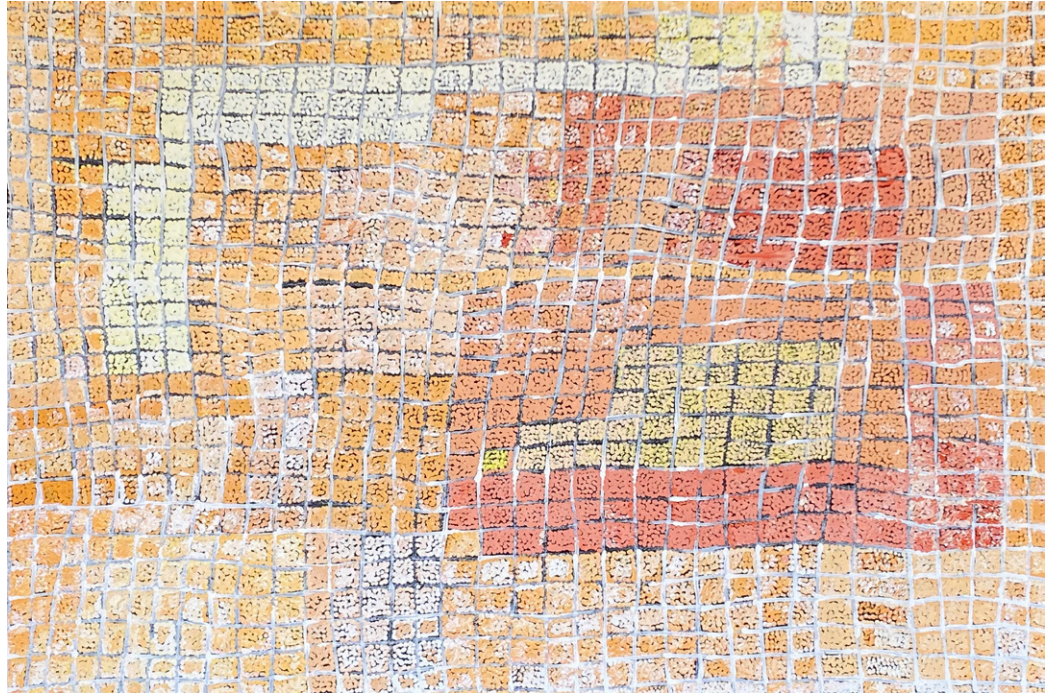

Nancy Jackson

Tali

Cat No: WARA131-22

Acrylic on canvas

101.6cm x 152.4cm

$3,500.00