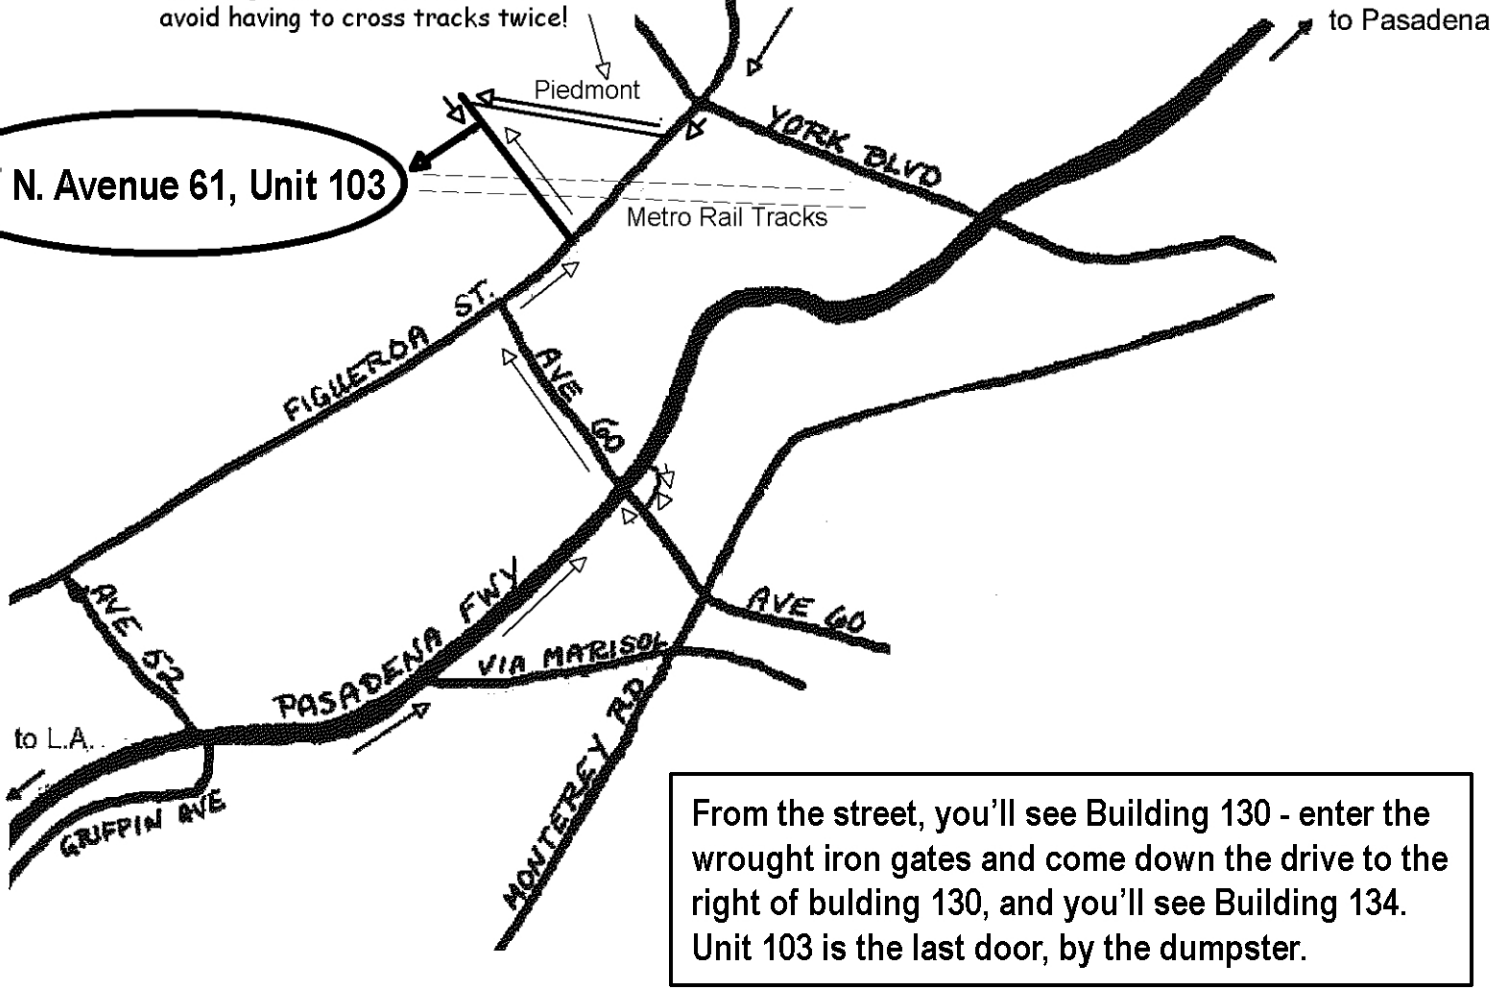

Will Call Location

From Hollywood, take the 170 / Hollywood Freeway south toward Dodger Stadium. At the Downtown interchange, take the 110 / Pasadena Freeway north toward Pasadena.

From the Valley
to 210 / 134 Foothill Freeway
Figueroa St. exit (2 miles north)

If you're In a truck this is the best route - exit the 134 Freeway on Figueroa and go south past York to Avenue 61. Turn right on Avenue 61, cross the railroad tracks and turn left into the industrial park. Go to the middle building. **Unit 103 is the 4th door on your right.**

Use diagonal street Piedmont to avoid having to cross tracks twice!

134 N. Avenue 61, Unit 103

Please call ahead - Kay's cell: 323-243-8999 - to arrange pick-up or drop-off.

134 N. Avenue 61, #103, Los Angeles, CA 90042 · (323) 257-1163 Fax: (323) 257-0604