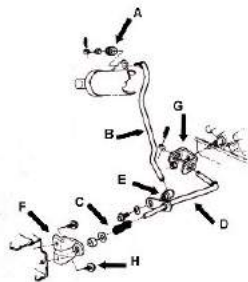

69-72 Chevelle / El Camino Automatic Park Lock or Gear Select Mechanism

Used to lock the column on all column shift auto and all console shift auto.

Also used on column shift auto to operate the backup lights.

A BKL500 GM $6.00 Kit

69-72 Lower Steering Column to Shift Lever BUSHING KIT All Auto and Manual

B UGR600 CALL

69-72 Upper Gearshift ROD Column Shift and Floor Shift - Auto

C TCB500K GM $14.00 Kit

69-72 Lock or Gear Select Lever to Frame BUSHING & SPRING Column Shift and Floor Shift - Auto Kit includes LBFN69H Frame Bracket Hdwr

D GSS600 CALL

69-72 Lock or Gear Select SHAFT ASSEMBLY Column Shift and Floor Shift - Auto

E LRS600 CALL

69-72 Lock Rod or Gear Shift Rod SWIVEL Kit All Auto and Manual

F GSS600B $24.00 Ea

69-72 Lock or Gear Select Shaft to Frame BRACKET Column Shift and Floor Shift - Auto

G TCB600 CALL

Auto Transmission Shifter Cable BRACKET Column shift (not correct, but will work) And floor shift with console - Auto

H LBFN69H $3.00 Kit

Lock or Gear Select Shaft to Frame Bracket HARDWARE - 2pc Hardware attaches bracket to frame.

UNIVERSAL COLUMN SHIFT ROD KIT

KK02 64-72 TH350-400 and Overdrive $62.00 Kit
Connects column shift to transmission

MUNCIE 4 speed REVERSE LOCK OUT ASSEMBLY

RLO600 69-72 Reverse Lock Out** 4sp $99.00 Kit
Attaches from lower steering column to transmission. This is used to lock your steering column and operate your backup light switch.

ZFBC70H 69-72 Reverse Lockout Hardware Kit 3pc $4.00 Kit

Remember, our manufacturers reproduce parts off original parts or original tooling.

They do not make copies of reproductions.

If you want the "Cheap stuff", you'll have to go elsewhere.

STEERING COLUMN COVERS at DASH
Also available used. CALL

LCS400 67 GM Licensed $38.00 Ea

LCS500 LCS600

LCS500 68 $38.00 Ea

LCS600 69 $32.00 Ea

LCS700 LSS750

LCS700 70-72 Malibu $38.00 Ea

LCS700S 70-72 SS $25.00 Ea

STEERING COLUMN COVER at DASH MOUNTING HARDWARE KITS

LCS100H 64-65 2pc $3.00 Kit

LCS300H 66 2pc $3.00 Kit

67 CALL

LCS500H 68-69 8pc $6.00 Kit

LCS700H 70-72 8pc $5.00 Kit

STEERING COLUMN COVERS AT FIREWALL

SCC100 SCC500

SCC100 64-67 $27.00 Ea

SCC500 68-72 $27.00 Ea

STEERING COLUMN COVERS at FIREWALL MOUNTING HARDWARE

FIR100 64-67 Retainer $2.00 Ea
Need 2 per car.

SCC500H 68-72 2pc $3.00 Kit

STEERING COLUMN SEALS and CLAMP PLATE

SCS100

SCS500

SCS100 64-67 Column Seal $8.00 Ea

SCS500 68-72 Column Seal $11.00 Ea

SCP500 68-72 Lower Clamp Plate at Firewall** $46.00 Ea

**Auto only - must modify for 4 speed.

STEERING COLUMN CLAMP PLATE MOUNTING HARDWARE KITS

SCS100PH 64 8pc $5.00 Kit

SCS200PH 65-66 8pc $5.00 Kit

SCS400PH 67 6pc $5.00 Kit

SCS600PH 68-72 7pc $6.00 Kit