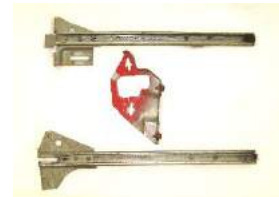

FRONT DOOR WINDOW GUIDE CHANNEL

- ___ 69 Front Guide CALL
- ___ 69 Rear Guide CALL
- ___ 69 Rear Guide Support CALL

FRONT DOOR WINDOW GLASS ROLLER

- **WRL600** 69-72 Chvl ROLLER** CALL

**Will work for 68, but shaft must be modified.

FRONT DOOR WINDOW REGULATOR ROLLER

- **DWRC67** 64-72 Chvl/Elco ROLLER 5/8" $7.00 Ea
- ___ 64-72 Chvl/Elco ROLLER 7/8" CALL