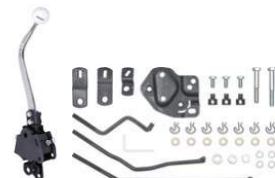

COMPLETE HURST COMPETITION/PLUS SHIFTER KITS

HUR622 64-67 with or without console
with Muncie transmission
with stud mounted levers $549.00

HUR822 64-67 with or without console
with Saginaw transmission **DISC**

HUR722 68 with or without console
with Muncie transmission
with stud mounted levers $549.00

HUR723 69-72 with or without console
with Muncie transmission
with bolt on type levers $549.00

HURST SHIFTER ROD BUSHING / CLIP KITS

HUR02 64-72 Steel bushings $14.00 Kit