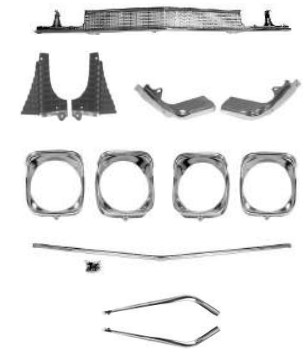

68 GRILLE KIT

*No further discounts apply on kits.

GRK500 68 Chv/ El Camino
SS and Non SS
A $567.00 value. $528.00 Kit

KIT Includes the following:

- Grille
- Outer grille extensions
- Outer grille ext. moldings
- Headlight Bezels (4)
- Header panel molding
- Eyebrow Moldings