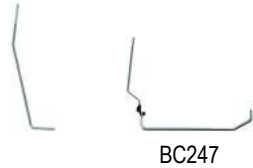

INNER LOCK RODS and BELL CRANKS

BC247

- ___ 64-65 Inner LOCK ROD to Knob CALL
- ___ 66-67 Inner LOCK ROD to Knob CALL
- ___ 68 Chvl Bell Crank Assembly CALL
- **BC247** 69-72 Chvl 2dr $14.00 Ea
  Lock Rod and Bell Crank Assembly
  LH or RH - Need one per door.
- ___ 68-72 El Cam Bell Crank Assembly CALL

INNER LOCK ROD BELLCRANK RETAINER

- **DLBC69B** 68-72 RETAINER $5.00 Ea
  Need 2 retainers per door

INNER LOCK ROD to KNOB CLIP

- **LRCC67** 64-72 CLIP GM $3.00 Ea