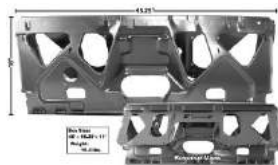

**REAR PACKAGE TRAY AREA METAL FOUNDATION and SEAT DIVIDERS**

RSD500 68-72 Coupe \$439.00 Ea  
Divider & Package Tray Assembly

PTM300 66-67 Coupe Package Tray  
Metal Foundation \$296.00 Ea

PTM500 68-72 Coupe Package Tray  
Metal Foundation \$250.00 Ea  
Not as wide as RSD500, above.  
\*Please refer to picture to see if  
this gives you enough coverage  
before you order.