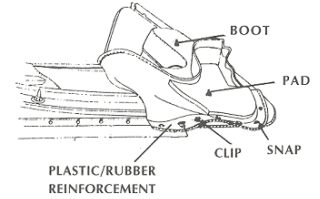

CONVERTIBLE TOP BOOTS

The following part numbers are for black boots. Also available in colors

CTB100 64 $153.00 Ea
CTB200 65 $153.00 Ea
CTB300 66-67 with clips $205.00 Ea
CTB500 68-72 with snaps $153.00 Ea