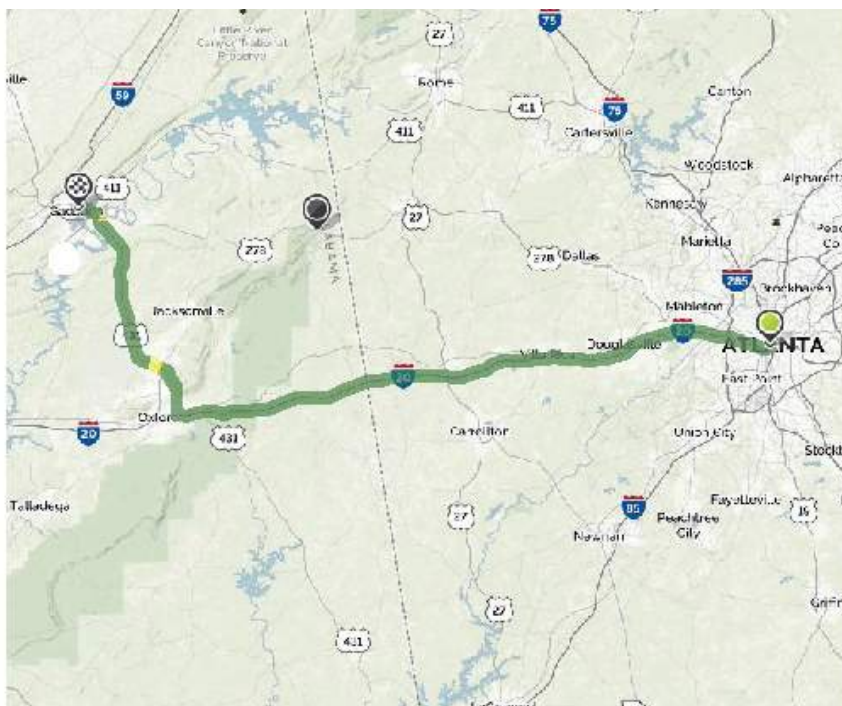

From Atlanta, GA