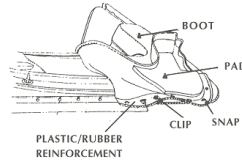

CONVERTIBLE TOP BOOTS

Also available in colors

CTB100 64 $153.00 Ea
CTB200 65 $153.00 Ea
CTB300 66-67 with clips $205.00 Ea
CTB500 68-72 with snaps $153.00 Ea