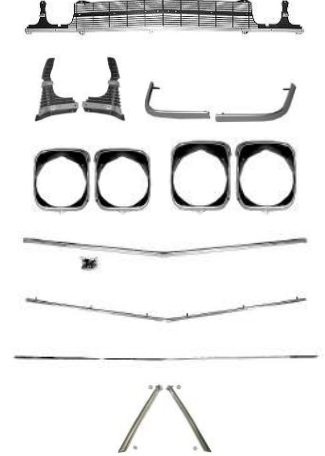

69 SS GRILLE KIT

*No further discounts apply on kits.

GRK600 69 Chv/ El Camino SS
A $508.00 value. $451.00 Kit

KIT Includes the following:

- SS Grille
- Outer grille extensions
- Outer grille ext. moldings
- Headlight Bezels (4)
- Header panel molding
- Center grille molding
- Lower grille molding
- Eyebrow moldings (SS)