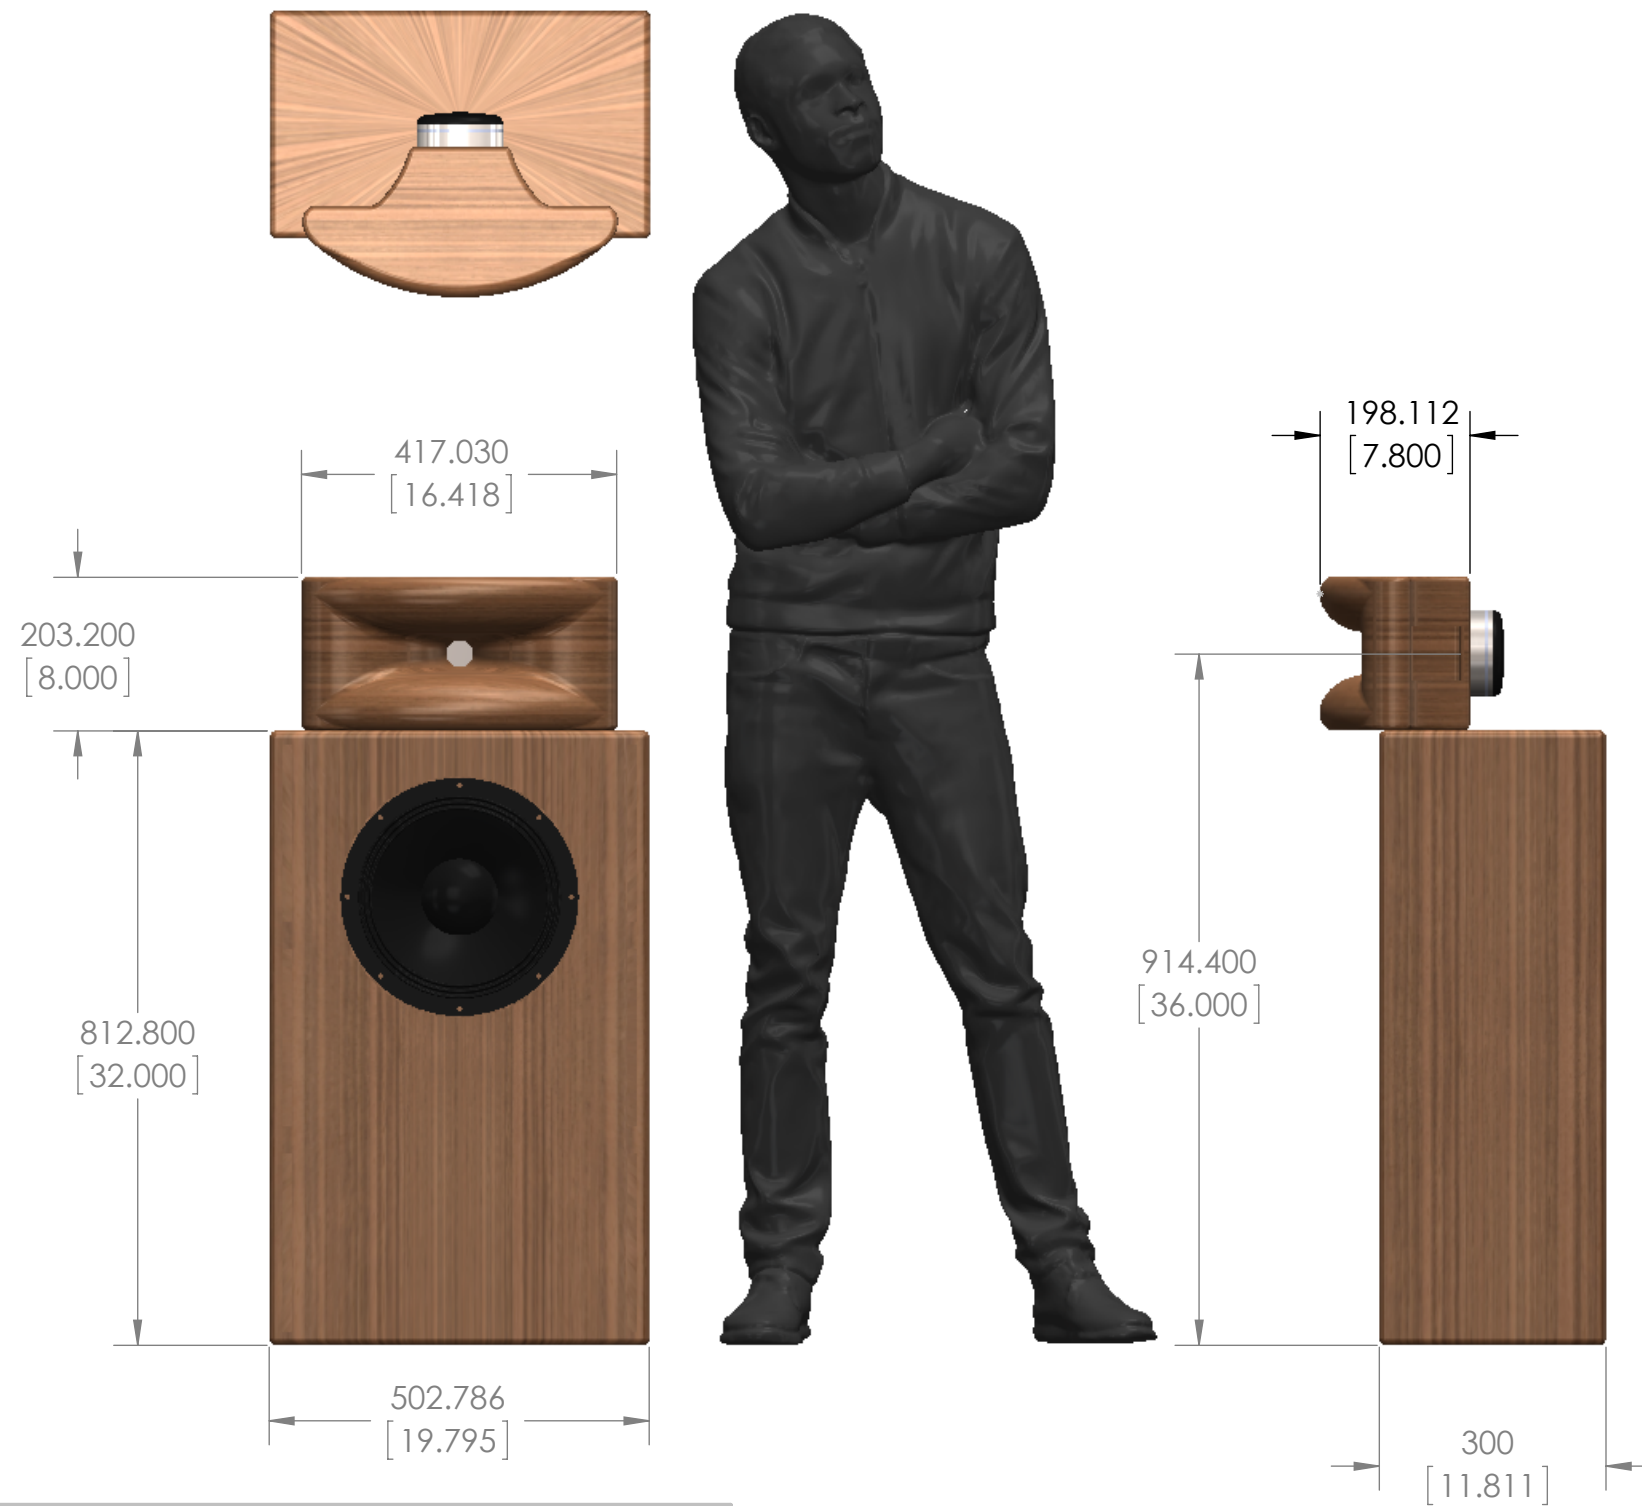

ITEM NO.	PART NUMBER	DESCRIPTION	QTY.
1	1076-01-001	ES-600 BiRadial Wood Horn	1
2	RCF ND-650	1.4" Compression Driver	1

1076 ES-600 BiRadial Horn			
SHEET 1 OF 1	DWG. NO.	1076 with 1062 Bass Cabinet	
	MATERIAL	18mm Baltic Birch Plywood	
<small>PROPRIETARY</small> <small>THESE DRAWINGS ARE FOR THE DIY ENTHUSIAST ONLY (PERSONAL USE). DUPLICATION FOR COMMERCIAL PURPOSES IS STRICTLY PROHIBITED.</small>	FINISH	Satin Clear	
	DRAWN	DATE	REV.
	Joseph Crowe	2019-09-20	01
SCALE:1:10 DRAWING SIZE ANSI B			