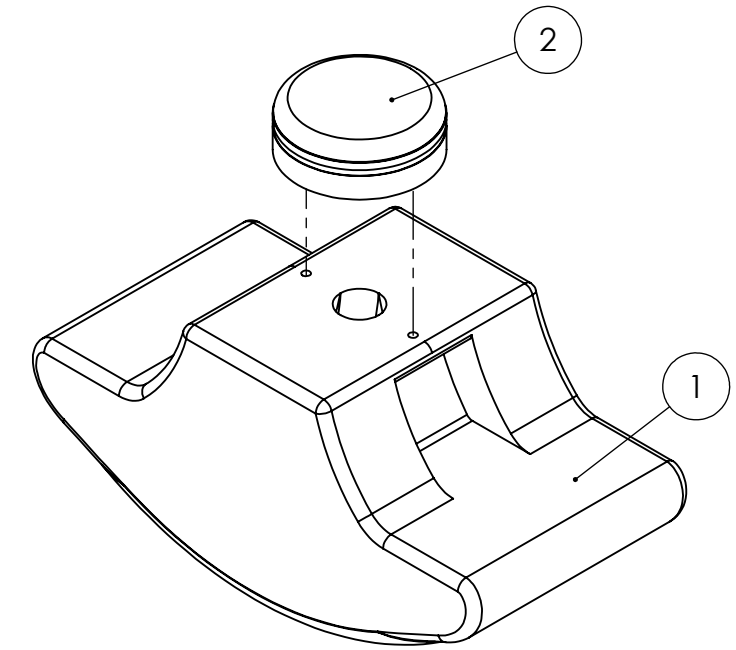

ITEM NO.	PART NUMBER	DESCRIPTION	QTY.
1	1076-01-001	ES-600 BiRadial Wood Horn	1
2	RCF ND-650	1.4" Compression Driver	1

1076 ES-600 BiRadial Horn			
SHEET 1 OF 1	DWG. NO.	1076 with 1062 Bass Cabinet	
	MATERIAL	18mm Baltic Birch Plywood	
<small>PROPRIETARY</small> <small>THESE DRAWINGS ARE FOR THE DIY ENTHUSIAST ONLY (PERSONAL USE). DUPLICATION FOR COMMERCIAL PURPOSES IS STRICTLY PROHIBITED.</small>	FINISH	Satin Clear	
	DRAWN	DATE	REV.
	Joseph Crowe	2019-09-20	01
SCALE:1:10 DRAWING SIZE ANSI B			