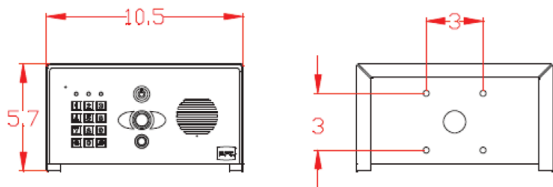

WIFI-BFT-KPADII

WiFi Video Intercom

PHYSICAL MEASUREMENTS

WIFI-BFT-KPADII