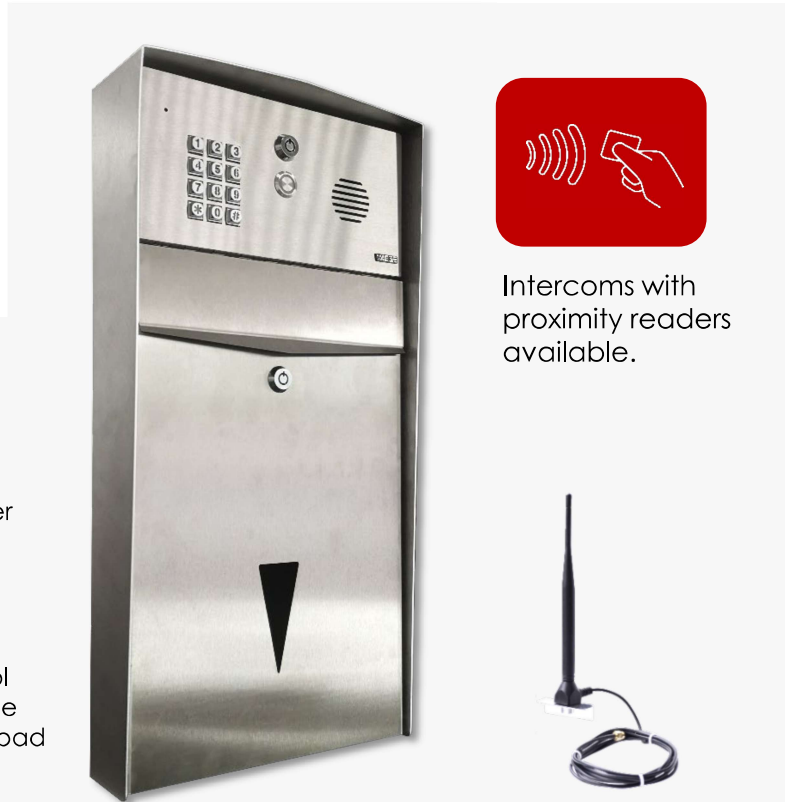

**2x Relays. Ability to check Automatic Relay Times.**

**NEW AES PRO APP, user friendly. With Installer and homeowner capabilities.**

Technical Details			
<b>Dial Out Numbers</b>	4	<b>Relays</b>	2
<b>Permanent Codes/cards</b>	250	<b>Relay Type</b>	N/C and N/O
<b>Time Restricted Codes/cards</b>	250	<b>Relay Load</b>	2 amps, 24v ac max
<b>Temporary Codes/cards</b>	50	<b>Power Consumption</b>	300mA on dial out, 2amp peak demand
<b>Automatic Trigger Events per Week</b>	50	<b>Modem Models</b>	4G Europe, 4G USA, 4G AUS/NZ
<b>Caller ID Numbers</b>	250	<b>Power Supply</b>	24v dc (24v dc 2A adaptor included)
<b>Time Restricted Caller ID Numbers</b>	250	<b>IP Rating (Intercom only)</b>	IP55

## PRIME7-LBK-US

### PRIME7-LB-US (NON KP)

- Calls your home phone and mobiles on roll-over when visitor presses call button.
- Never miss a visitor with mobile calling.
- Works with any standard contract or Pre-Pay Cellular Nano SIM card.
- Ultra-stylish Letterbox with built in access control technology (PRIME7), textured powder coated aluminium hood, gloss black acrylic faceplate & white illuminated keypad & button.