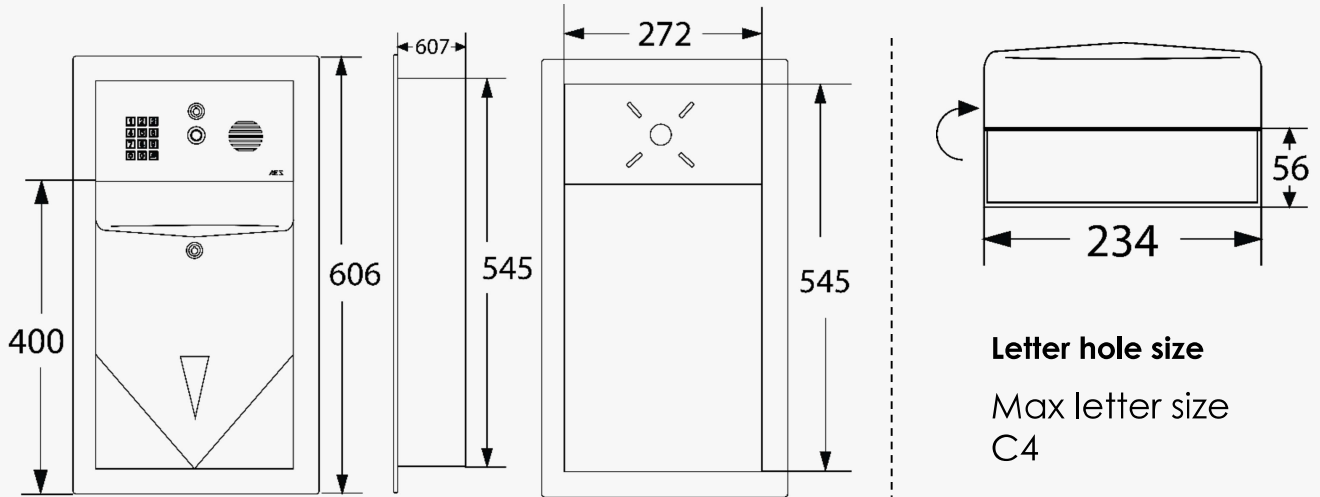

### LBX FLUSH PANEL

Letter hole size  
Max letter size  
C4