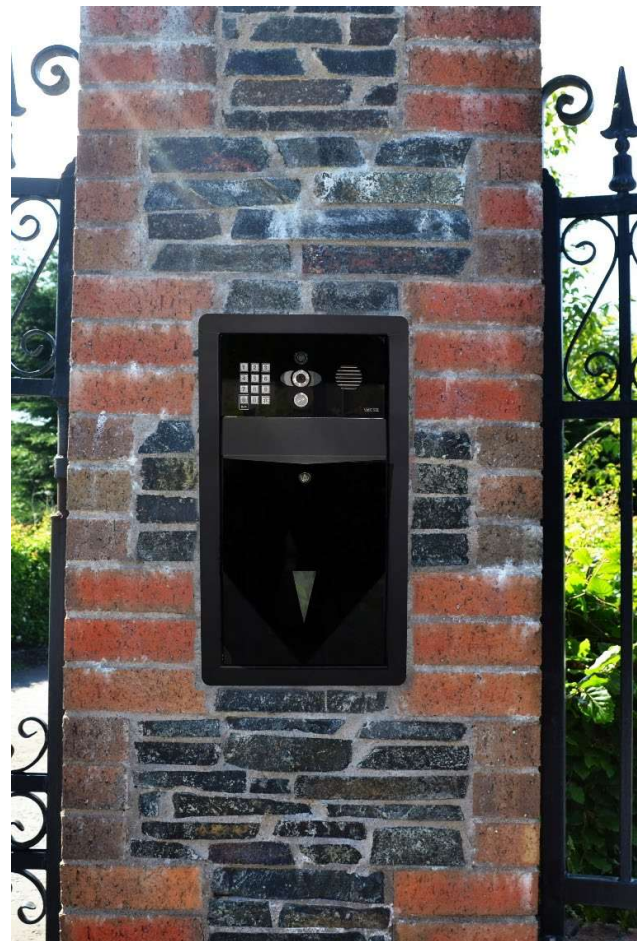

PRAE-4G-LFSK-US

PRAE-4G-LFS-US (NON KP)

- Speak to your visitors from anywhere in the world.
- Grant access remotely - Send a command to the gate motor via the app to open your gates etc.
- Sleek **flush** Letterbox with built in video access control technology (PRAETORIAN) in all brushed BS316 marine grade stainless steel with white illumination keypad & buttons.