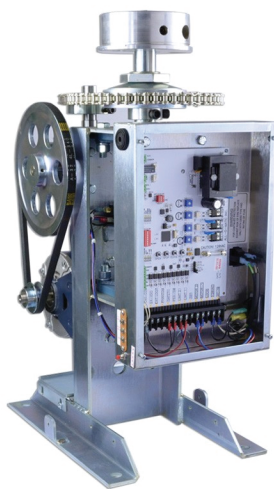

ALL-O-MATIC®

UL325
COMPLIANT

UL991
COMPLIANT

SW-300 AC

SWING GATE OPERATOR

TORQUE LIMITER

HEAVY DUTY FRAME

COMMERCIAL/INDUSTRIAL
APPLICATIONS

SLIDERS | SWINGERS | OVERHEADS

The standard by which all other **automatic gate operators** are measured

SW-300 AC SWING GATE OPERATOR

SPECS

2016 UL 325 & UL 991 Compliant

Warranty	Full 7 Year Residential, 5 Year Commercial
Motor	1/2 HP
Duty Cycle	Continuous Cycle
Power Options	120 VAC
Gear Box Ratio	60:1 Ratio
Cover	Rotationally Molded – Indestructible
Dimensions	W: 12" L: 17" H: 25.5"
Maximum Gate Length	20 Feet
Maximum Gate Weight	800 lbs
Gate Travel Speed	17 Seconds per 90 Opening
Operator Weight	110 lbs
Emergency Release Options	Power off Quick Release Arm