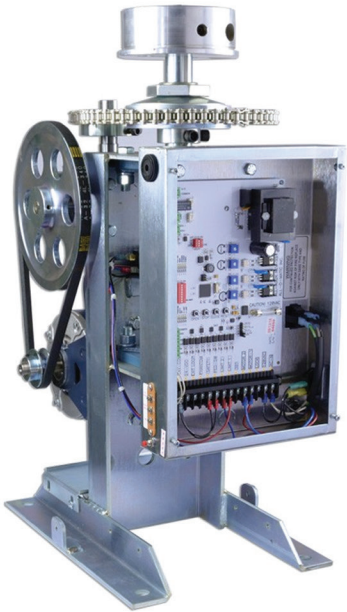

ALL-O-MATIC®

UL325
COMPLIANT

UL991
COMPLIANT

SW-300 AC

SWING GATE OPERATOR

TORQUE LIMITER

HEAVY DUTY FRAME

COMMERCIAL/INDUSTRIAL
APPLICATIONS

SLIDERS | SWINGERS | OVERHEADS

The standard by which all other **automatic gate operators** are measured

SW-300 AC SWING GATE OPERATOR

SPECS

2016 UL 325 & UL 991 Compliant

Warranty	Full 7 Year Residential, 5 Year Commercial
Motor	1/2 HP
Duty Cycle	Continuous Cycle
Power Options	120 VAC
Gear Box Ratio	60:1 Ratio
Cover	Rotationally Molded – Indestructible
Dimensions	W: 12" L: 17" H: 25.5"
Maximum Gate Length	20 Feet
Maximum Gate Weight	800 lbs
Gate Travel Speed	17 Seconds per 90 Opening
Operator Weight	110 lbs
Emergency Release Options	Power off Quick Release Arm