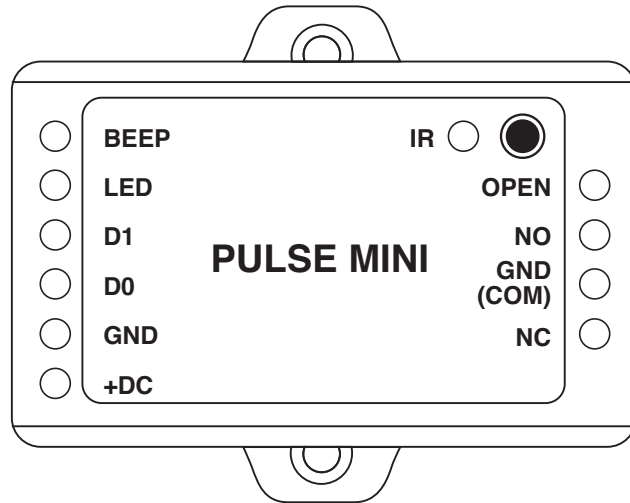

PUSHING FOR BETTER SOLUTIONS

HIVE™

**PULSE MINI
RECEIVER**

FEATURES:

SPECIFICATIONS:

User Capacity	1,000
Operating Voltage	9~24V DC
Idle Current	<20mA
Relay	
Adjustable Relay Output Time	1~99 Seconds (5 seconds default)
Lock Output Load	2 Amp Maximum
Wiegand Interface	
Input	Wiegand 26~37 bits
Output	Wiegand 26~37 bits (for user transfer)
Environment	
Operating Temperature	-40° ~140°F
Operating Humidity	0~90%RH
Physical	ABS Shell
Color	Black
Dimensions	L2½ x W1¼ x D½ inch
Unit Weight	40g
Shipping Weight	100g

FUNCTIONS & FEATURES:

- 1000 Users
- Multiple Access Modes: Card, Card or PIN, Card with PIN and Multi-Cards/PINS
- Connect to any Wiegand 26 Bit Reader
- Support Master Card Function
- Low Temperature Resistance (-40°F)