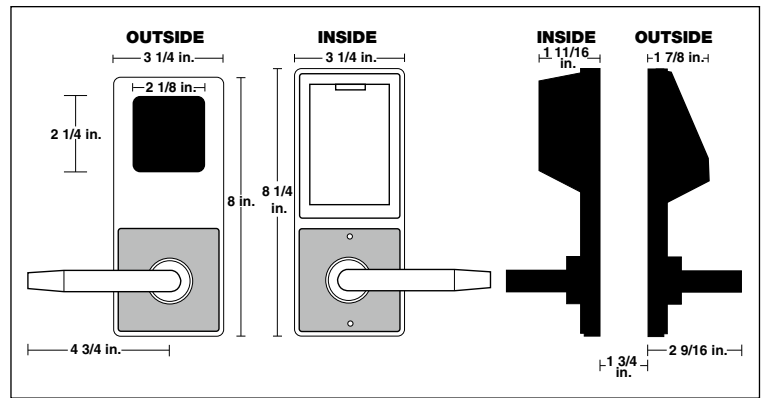

LATCHBOLT: UL Listed, fire rated, 3 hours, 1/2" throw, solid brass, deadlocking. Reversible. Adjustable front for flat or beveled doors

STRIKE: 1 1/8" x 2 3/4" T strike & 1 1/4" x 4 7/8" ASA strike included. With screws for wood or metal jambs

LATCH FRONT: 1 1/8" x 2 1/4" wrought brass or stainless steel

HANDING: Non-handed

FINISHES: US3 polished brass, US26D satin chrome, 10B Duronodic

POWER: 5 AA alkaline batteries are now rated at 200,000 cycles, supplied. Audible low battery alert, visual and audible entry indicators, unique Flex Drive® motor

DOOR PREP: Standard ANSI 161 Series Prep, modified by adding additional through-bolt holes

COMPLIANCES: Grade 1, heavy duty cylindrical lockset, UL listed and FCC certified. ADA compliant leversets

Trilogy is available in many additional models, including those for outdoors, and/or Mortise, exit trim panic devices, plus with Prox ID card reader, dual-sided keypads, wireless lock networks and more.

Some other Trilogy Options:

DL2700LD With LocDown™ Indicator Light Bar & Keyfob

DL2700CR T2 Mortise, Classroom version

DL2700DB T2 Mortise, Deadbolt version

DL2800 Economical Audit Trail Security Lock provides keyless entry for up to 200 users

DL1200/1300 Models for Narrow Stile Glass Doors

DL1200ET T2 Narrow Stile Exit Trim for use with Panic Devices (generic rim cyl. supplied)

ETDL27 T2 Exit Trim for use with Panic Devices (generic rim cyl. supplied)

DL/PDL5300 Dual-Sided PIN/Prox Lock with audit/trail

DL3000, DL3200 Advanced digital electronic door lock with audit trail

RR-TRILOGYKIT Optional Remote Release Kit

See Trilogy Network™ Locks for wireless network capabilities

Alarm Lock Systems, LLC (A Division of NAPCO Security Technologies, Inc.)

333 Bayview Ave, Amityville, New York 11701

1-800-ALA-LOCK • www.alarmlock.com • salesinfo@alarmlock.com