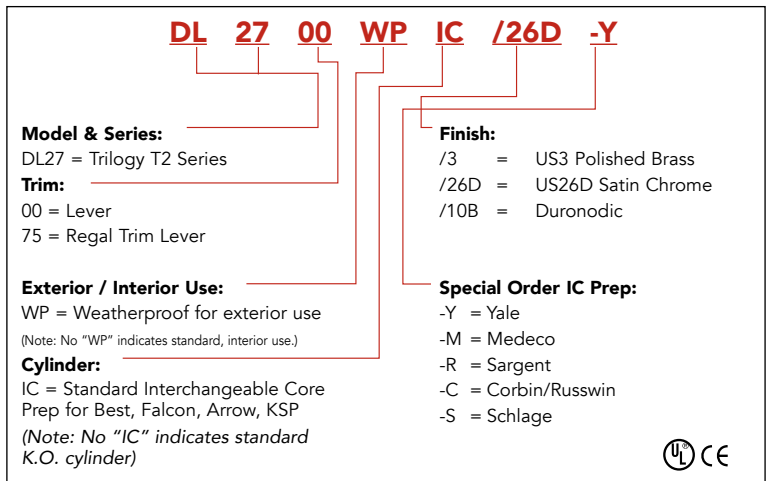

DOOR PREP: Standard ANSI 161 Series Prep, modified by adding additional through-bolt holes

COMPLIANCES: Grade 1, heavy duty cylindrical lockset, UL listed and FCC certified. ADA compliant leversets

Trilogy is available in many additional models, including those for outdoors, and/or Mortise, exit trim panic devices, plus with Prox ID card reader, dual-sided keypads, wireless lock networks and more.

Some other Trilogy Options:

DL2700LD With LocDown™ Indicator Light Bar & Keyfob

DL2700CR T2 Mortise, Classroom version

DL2700DB T2 Mortise, Deadbolt version

DL2800 Economical Audit Trail Security Lock provides keyless entry for up to 200 users