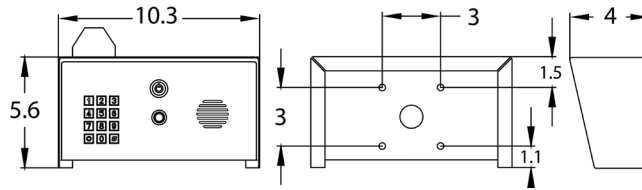

Non-Keypad panel: PRIME7-PB-US

NON-Keypad panel: PRIME7-PS-US

A r c h i t e c t u r a l   p a n e l s