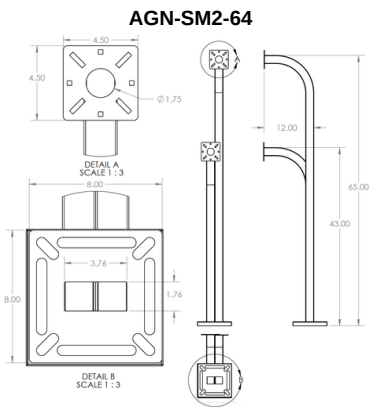

## GATE OPERATOR HARDWARE & ACCESORIES

Our gooseneck posts are designed to mount keypads, card readers, and telephone entry systems for vehicle access. They are constructed of 2" x 2" powder-coated steel and come with a 4" x 4" plate for easy accessory mounting (surface mount models only). Posts are available in surface mount (part: AGN-SM1) and in-ground (part: AGN-GN1) styles. A dual-height gooseneck post is also available (part: AGN-SM2-64). Posts

### Parts & Drawing

**SLIDERS | SWINGERS | OVERHEADS**  
The standard by which all other automatic gate operators are measured.

818-787-1988

allomatic.net