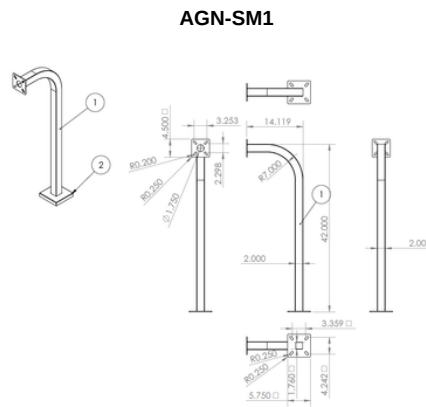

## GATE OPERATOR HARDWARE & ACCESORIES

Our gooseneck posts are designed to mount keypads, card readers, and telephone entry systems for vehicle access. They are constructed of 2" x 2" powder-coated steel and come with a 4" x 4" plate for easy accessory mounting (surface mount models only). Posts are available in surface mount (part: AGN-SM1) and in-ground (part: AGN-GN1) styles. A dual-height gooseneck post is also available (part: AGN-SM2-64). Posts

### Parts & Drawing

**SLIDERS | SWINGERS | OVERHEADS**  
The standard by which all other automatic gate operators are measured.

818-787-1988

allomatic.net