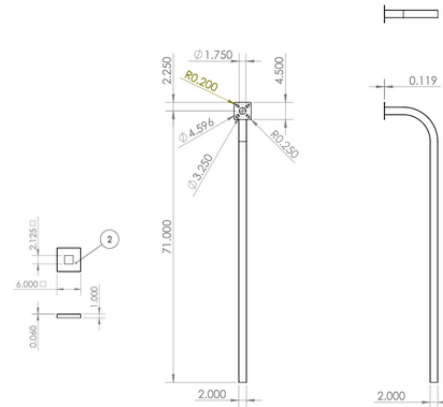

## GATE OPERATOR HARDWARE & ACCESORIES

Our gooseneck posts are designed to mount keypads, card readers, and telephone entry systems for vehicle access. They are constructed of 2" x 2" powder-coated steel and come with a 4" x 4" plate for easy accessory mounting (surface mount models only). Posts are available in surface mount (part: AGN-SM1) and in-ground (part: AGN-GN1) styles. A dual-height gooseneck post is also available (part: AGN-SM2-64). Posts

### Parts & Drawing

**SLIDERS | SWINGERS | OVERHEADS**  
The standard by which all other automatic gate operators are measured.

818-787-1988

allomatic.net