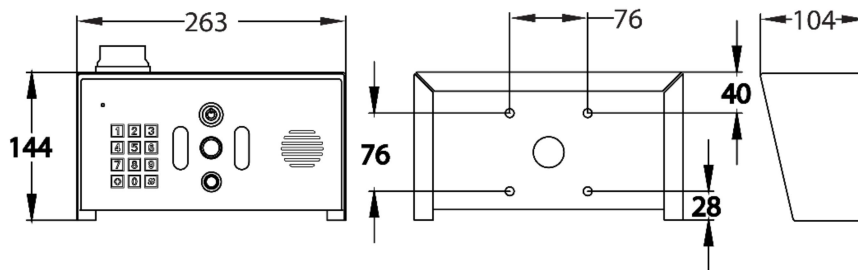

Pedestal panel with keypad, constructed from marine grade stainless steel, powder coated aluminium hood and gloss black toughened acrylic faceplate.