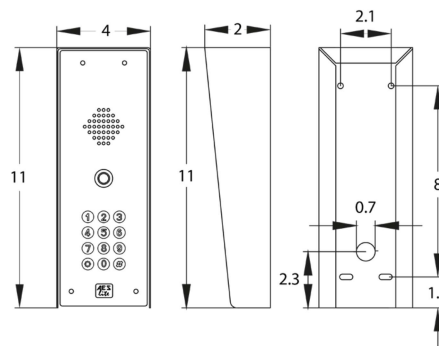

LITE-IBK-US

Imperial style version with keypad for wall mount. BS316 marine grade stainless steel construction with gloss black face trim. Complete with blue illuminated keypad.

LITE-ARC-RSK-US

Modern stainless-steel faceplate with an aluminium body, stainless-steel faceplate. Complete with blue illuminated buttons and surrounded by our silicon blue lit Arc.