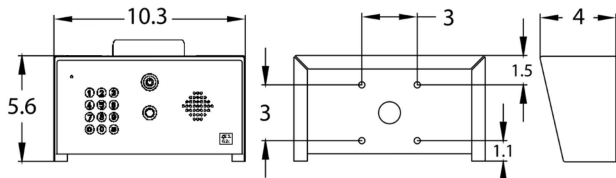

LITE-PSK-US

All stainless, marine grade steel pedestal mount cellular intercom. Complete with blue illuminated keypad.