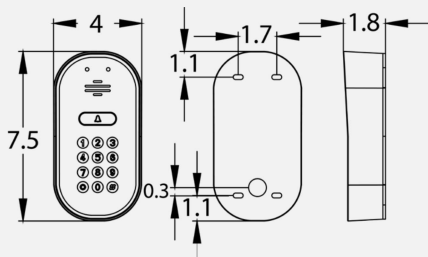

LITE-ARC-RSK-US

Modern stainless-steel faceplate with an aluminium body, stainless-steel faceplate. Complete with blue illuminated buttons and surrounded by our silicon blue lit Arc.

LITE-ARC-RBK-US

Stylish all black panel. Aluminium body and gloss black acrylic fascia. Complete with blue illuminated buttons and surrounded by our silicon blue lit Arc.