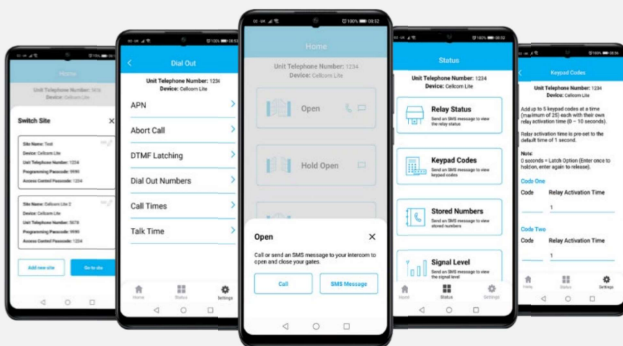

CELLCOM *lite*

Simple, Effective Cellular Intercom

Add keypad codes by App/SMS.

Illuminated call button and keypad option.

High gain built in antenna as standard!

1x Relays

- Calls your home phone and cell phone on roll-over when visitor presses call button.
- Never miss a visitor with cell phone calling.
- Works with any standard contract or Pre-Pay GSM Nano SIM card.
- Please check out www.aesglobaltelecom.com for sim information.
- **NEW free** AES Lite app for installer programming.
- Homeowner can use app to trigger gates.

Installer / User App

User friendly new app. To help homeowners control their cellular intercom and gates/doors. Simple cell phone access!

- Switch site function for programming and navigating multiple sites.
- Program dial out numbers and other related features.
- Speed dial or send SMS to control gates.
- Check stored information and current status of intercom.
- Program multiple keypad codes in one SMS.