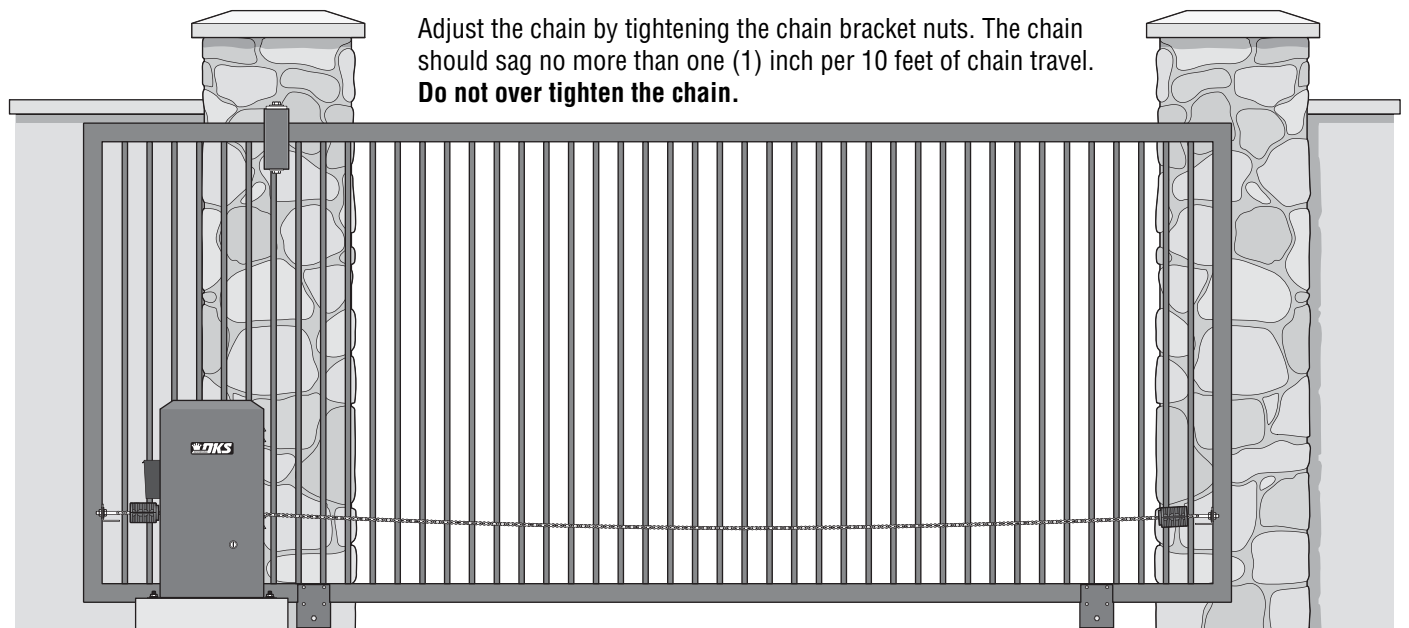

Chain and Gate Connection Accessory Kit

DoorKing Part Numbers

2600-849, 2600-852

20 ft. #41 Chain 20 ft. #40 Chain

Accessories to connect a slide gate operator to a sliding gate with #40 or #41 chain.

To order extra chain:

10 ft. #41 chain. - P/N 2600-443

10 ft. #40 chain. - P/N 2600-444

2840-065-B-12-08

Copyright 2008 DoorKing, Inc. All rights reserved.

DKS[™]
DOOR KING, INC.
120 Glasgow Avenue
Inglewood, California 90301 U.S.A.