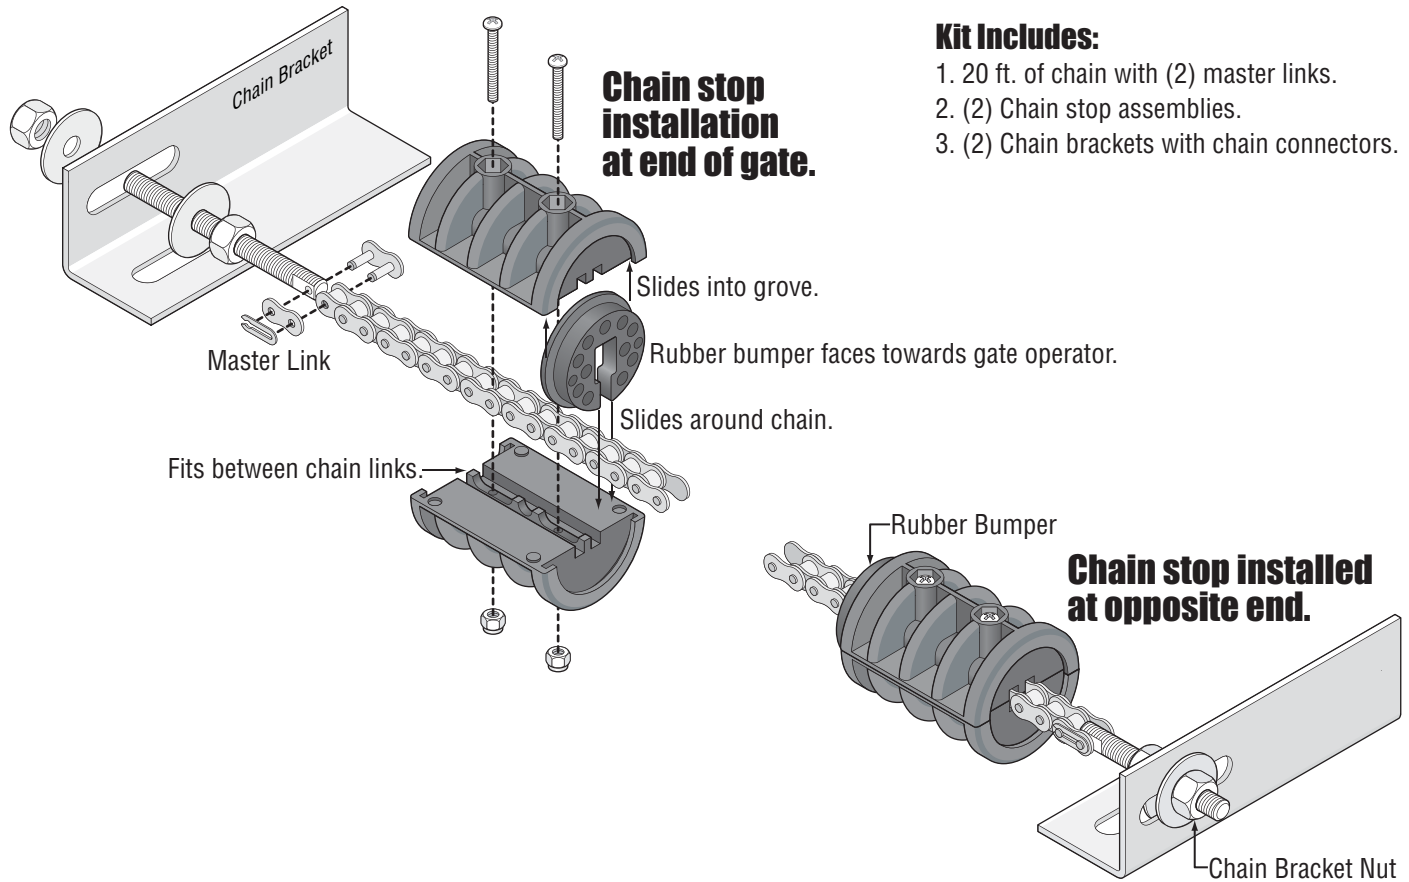

Chain and Gate Connection Accessory Kit

DoorKing Part Numbers

2600-849, 2600-852

20 ft. #41 Chain 20 ft. #40 Chain

Accessories to connect a slide gate operator to a sliding gate with #40 or #41 chain.

To order extra chain:

10 ft. #41 chain. - P/N 2600-443

10 ft. #40 chain. - P/N 2600-444

2840-065-B-12-08

Copyright 2008 DoorKing, Inc. All rights reserved.

DKS[™]
DOOR KING, INC.
120 Glasgow Avenue
Inglewood, California 90301 U.S.A.