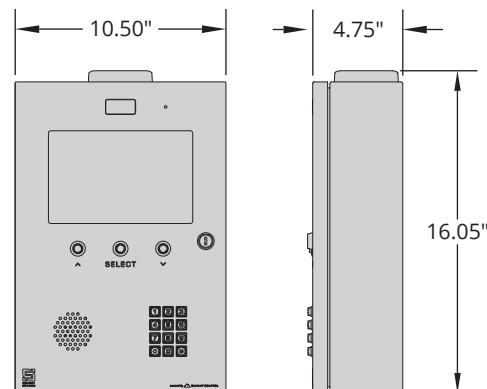

NO-NONSENSE INTERFACE

Navigating the on-screen directory couldn't be any easier for guests—quickly filter, find, and tap your party on the screen to call.

SPECIFICATIONS

PHYSICAL	
Dimensions	16.05"(H) x 10.50"(W) x 4.75"(D)
Shipping Weight	18 lbs.
ELECTRICAL	
Input	12-24 VAC/DC 12-VDC power supply included (PS-12DC2)
Current Draw	dependent on user settings Unit requires constant power source and is not recommended for solar applications
RELAY	
Contact Rating	10 A @ 120 VAC / 24 VDC
Max Switching Voltage	250 VAC / 30 VDC
Max Switching Current	15 A
Max Switching Power	240 W / 2,770 VA
COMMUNICATION	
Cellular Network	4G LTE
ENVIRONMENTAL	
Operating Temperature	-15 to 158 °F

CONTROL IT YOUR WAY

4
DOOR

-  APP
-  TEXT
-  VOICE
-  KEYPAD*
-  DIRECTORY
-  WIEGAND DEVICES
-  QR CODE

⚠ Actual voltage should be no more than 10% beyond specified range. Use of the included 12-VDC power supply is recommended.