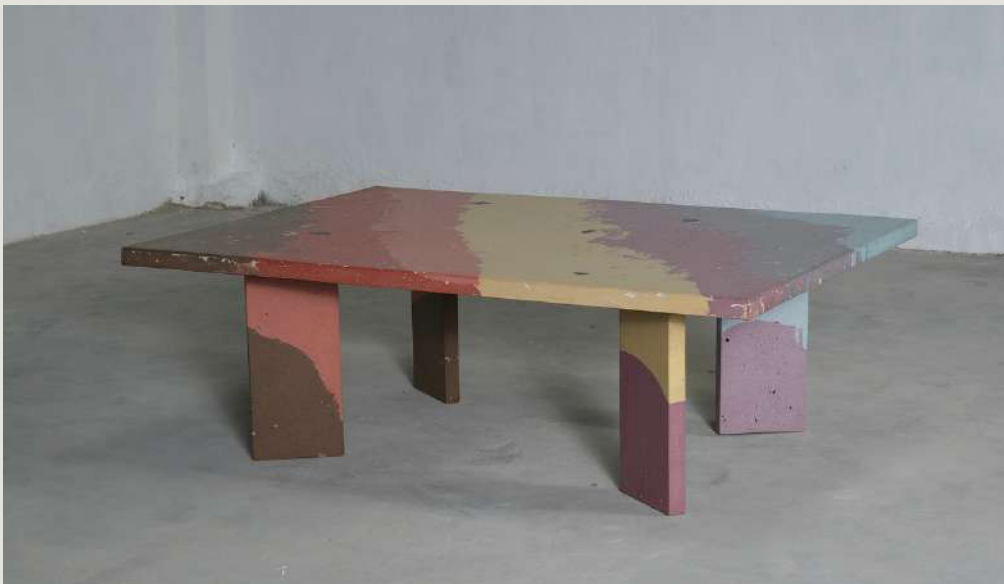

# TERRAZZO

Crio specializes in creating stunning custom designer terrazzo slabs that redefine elegance and sophistication. With meticulous craftsmanship and attention to detail, Crio blends traditional techniques with modern design concepts to produce unique and visually captivating terrazzo slabs. From color selection to aggregate choices, each element is carefully considered to create a cohesive and striking design. The quality of Crio's slabs is unmatched, as skilled artisans hand-pour each piece using premium materials, ensuring durability and longevity. With their versatility and commitment to sustainability, Crio's custom terrazzo slabs are the perfect choice for those seeking timeless beauty in their spaces.

# MARMOREAL

Marmoreal Slabs are handcrafted, custom-made artistic concrete surfaces that possess unique characteristics. Each slab is meticulously created by skilled artisans, resulting in one-of-a-kind pieces that showcase individuality and creativity. These surfaces offer endless design possibilities, serving as stunning countertops, flooring, or wall panels that become focal points in any space. With their durability and longevity, Marmoreal Slabs are not only visually captivating but also practical. Clients have the opportunity to collaborate with artisans, ensuring a personalized and tailored result. Marmoreal Slabs redefine the boundaries of design, merging artistry and functionality to create extraordinary concrete surfaces that leave a lasting impression.