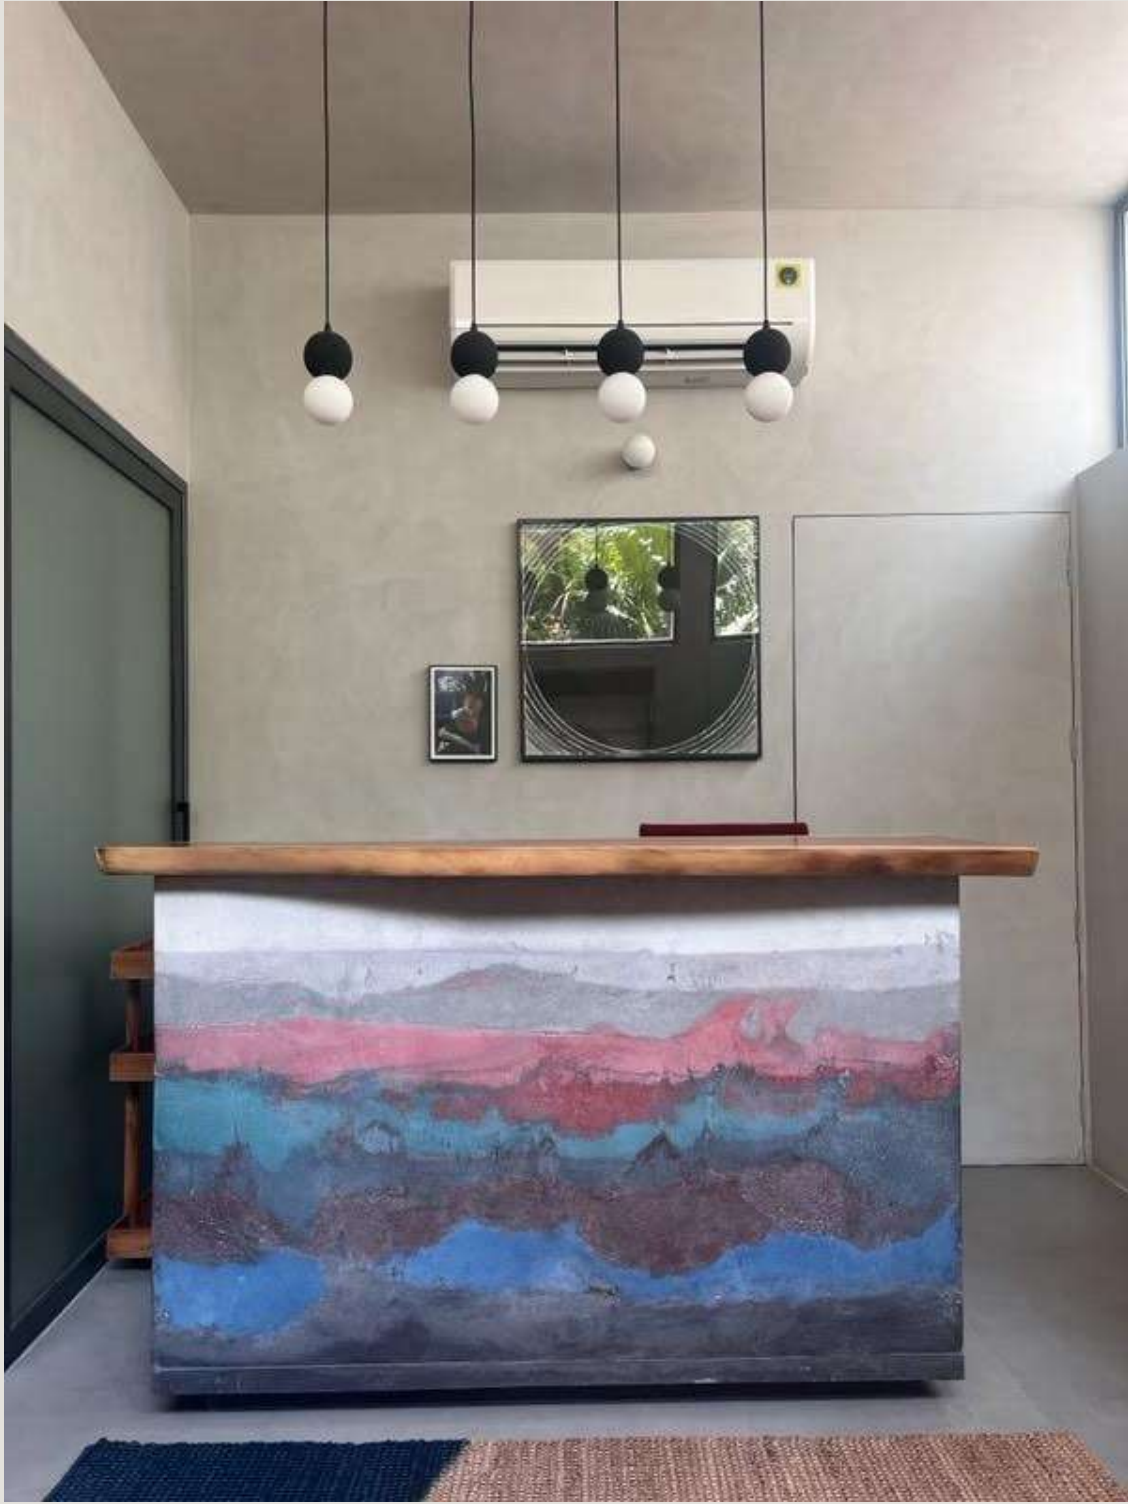

# TERRAZZO

Crio specializes in creating stunning custom designer terrazzo slabs that redefine elegance and sophistication. With meticulous craftsmanship and attention to detail, Crio blends traditional techniques with modern design concepts to produce unique and visually captivating terrazzo slabs. From color selection to aggregate choices, each element is carefully considered to create a cohesive and striking design. The quality of Crio's slabs is unmatched, as skilled artisans hand-pour each piece using premium materials, ensuring durability and longevity. With their versatility and commitment to sustainability, Crio's custom terrazzo slabs are the perfect choice for those seeking timeless beauty in their spaces.

Lego Stool

# MARMOREAL

Marmoreal Slabs are handcrafted, custom-made artistic concrete surfaces that possess unique characteristics. Each slab is meticulously created by skilled artisans, resulting in one-of-a-kind pieces that showcase individuality and creativity. These surfaces offer endless design possibilities, serving as stunning countertops, flooring, or wall panels that become focal points in any space. With their durability and longevity, Marmoreal Slabs are not only visually captivating but also practical. Clients have the opportunity to collaborate with artisans, ensuring a personalized and tailored result. Marmoreal Slabs redefine the boundaries of design, merging artistry and functionality to create extraordinary concrete surfaces that leave a lasting impression.

Helix Side Table

Serenity Coffee Table

Marmoreal Dining Table

Terrazzo Bench  
₹ 80500